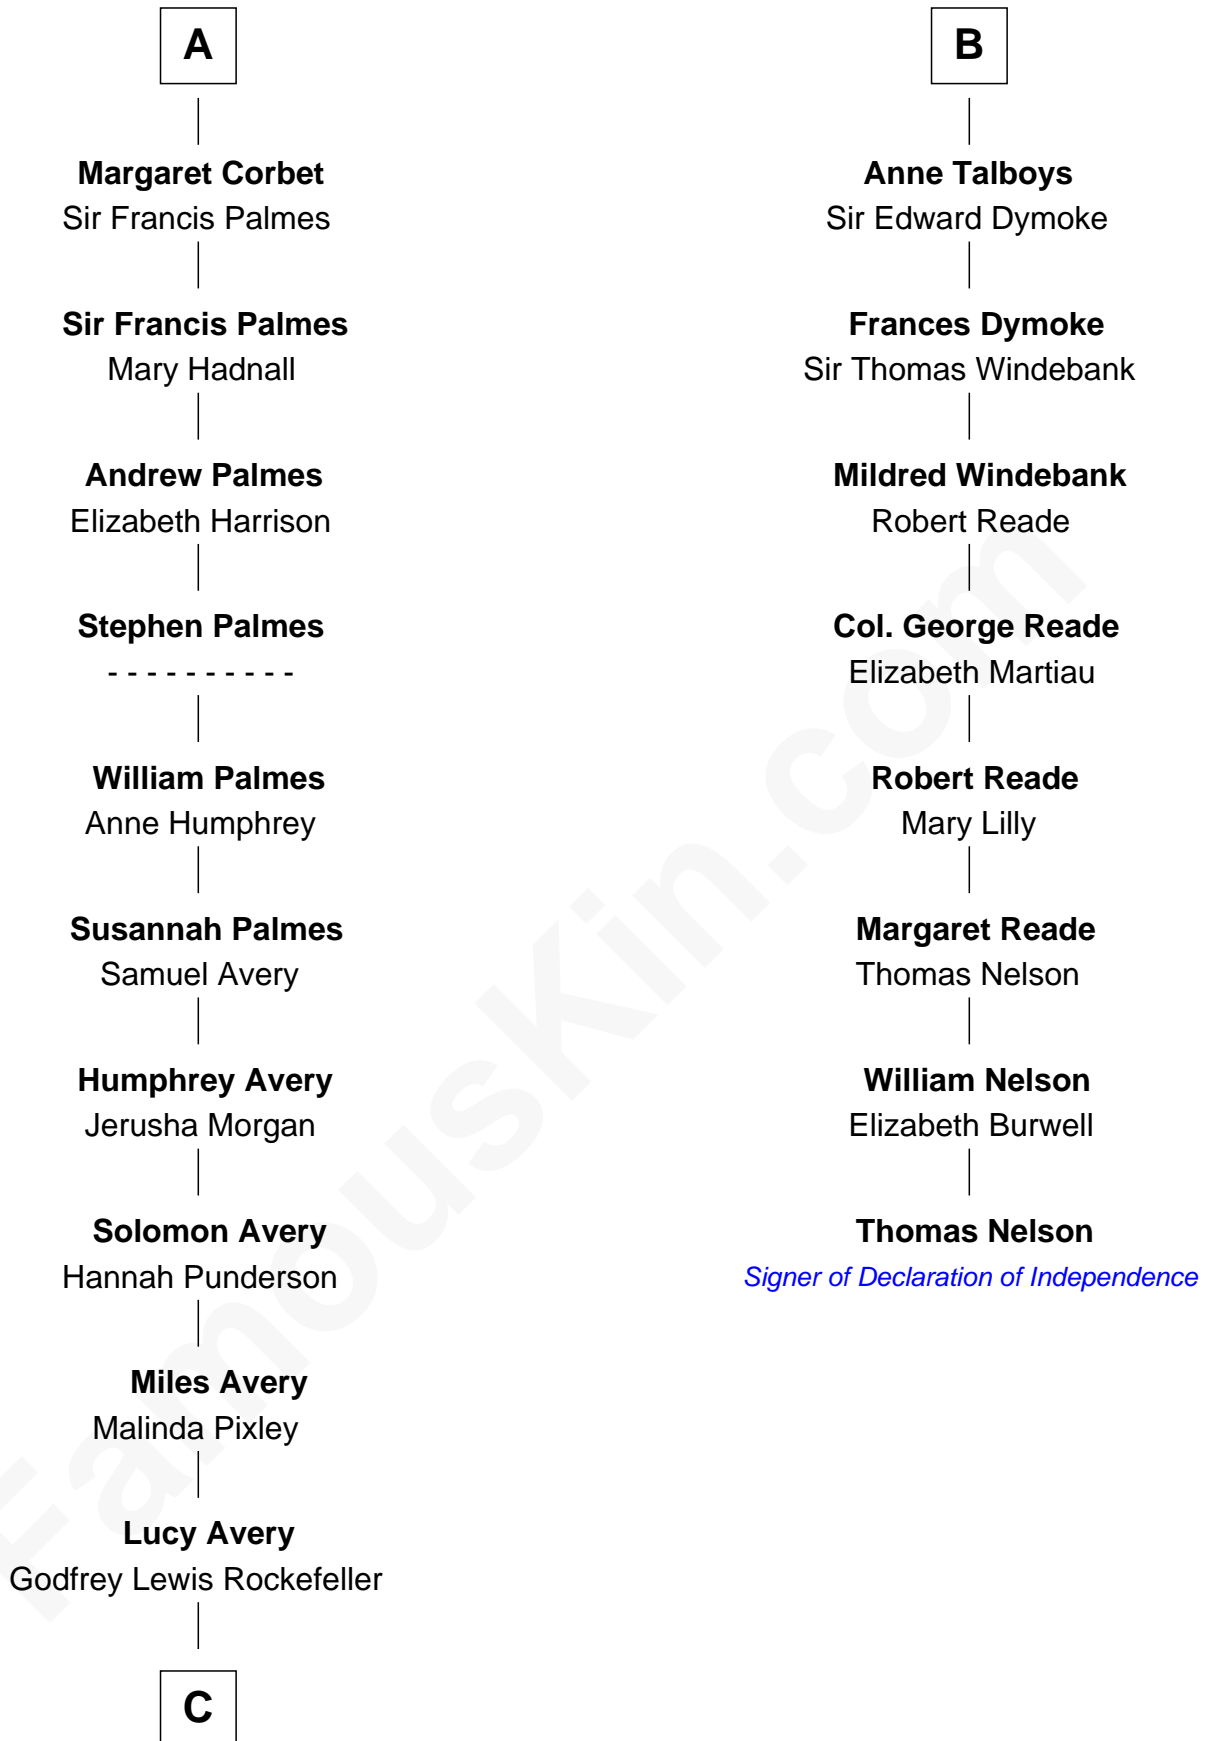

FamousKin.com
Relationship Chart of

Nelson Rockefeller
41st U.S. Vice-President

14th cousin 6 times removed of

Thomas Nelson
Signer of the Declaration of Independence

C

William Avery Rockefeller

Eliza Davison

John Davison Rockefeller

Laura Celestia Spelman

John Davison Rockefeller

Abby Greene Aldrich

Nelson Rockefeller

41st U.S. Vice-President

FamousKin.com