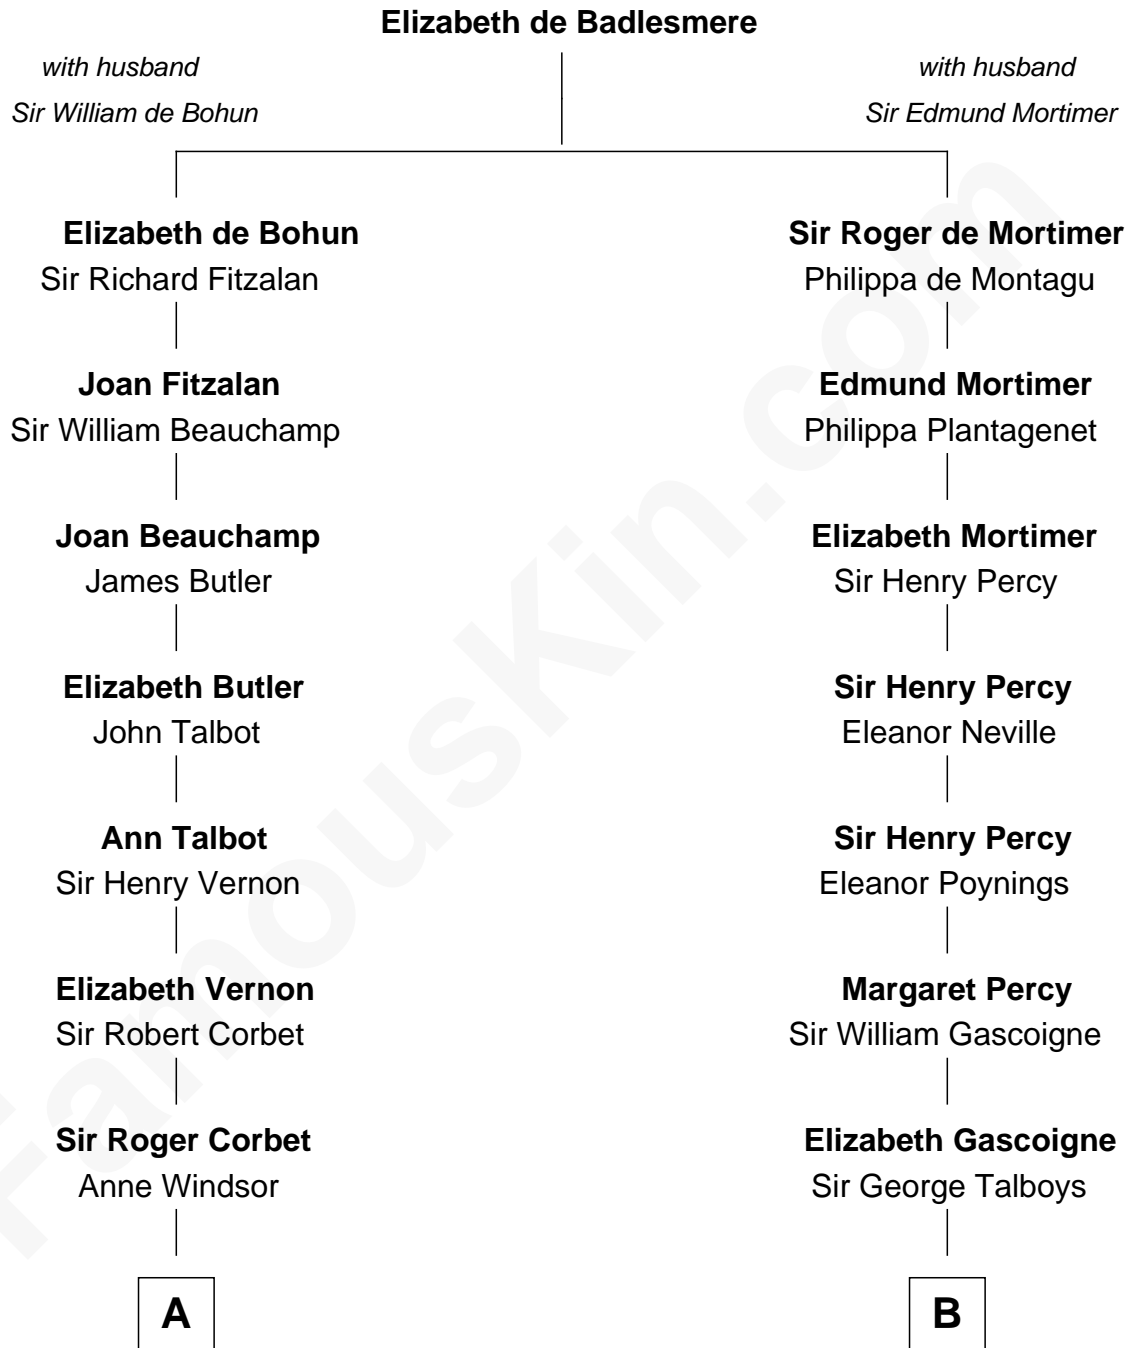

FamousKin.com
Relationship Chart of

Nelson Rockefeller
41st U.S. Vice-President

14th cousin 6 times removed of

Thomas Nelson
Signer of the Declaration of Independence

C

William Avery Rockefeller

Eliza Davison

John Davison Rockefeller

Laura Celestia Spelman

John Davison Rockefeller

Abby Greene Aldrich

Nelson Rockefeller

41st U.S. Vice-President

FamousKin.com