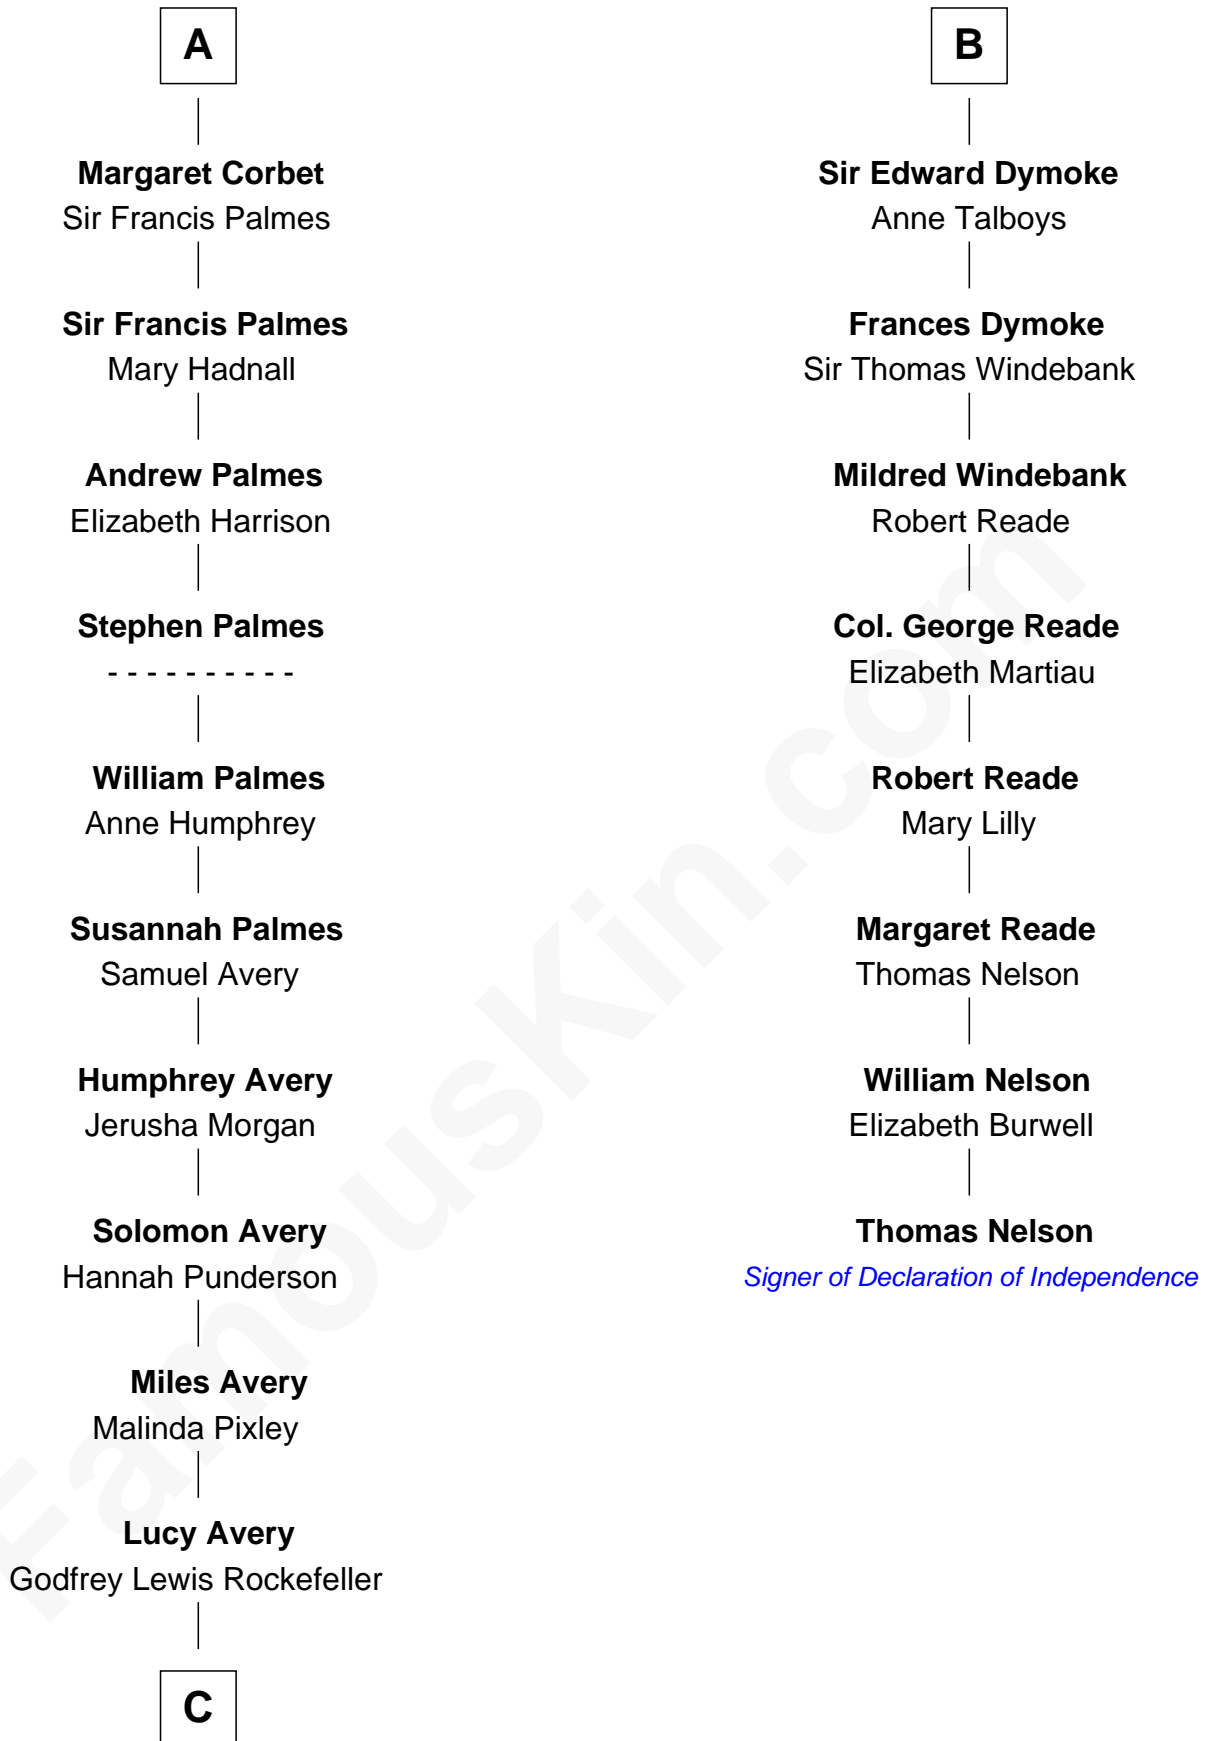

**FamousKin.com**  
**Relationship Chart of**  
**Nelson Rockefeller**  
*41st U.S. Vice-President*

**14th cousin 6 times removed of**

**Thomas Nelson**  
*Signer of the Declaration of Independence*

**C**

William Avery Rockefeller

Eliza Davison

John Davison Rockefeller

Laura Celestia Spelman

John Davison Rockefeller

Abby Greene Aldrich

Nelson Rockefeller

*41st U.S. Vice-President*