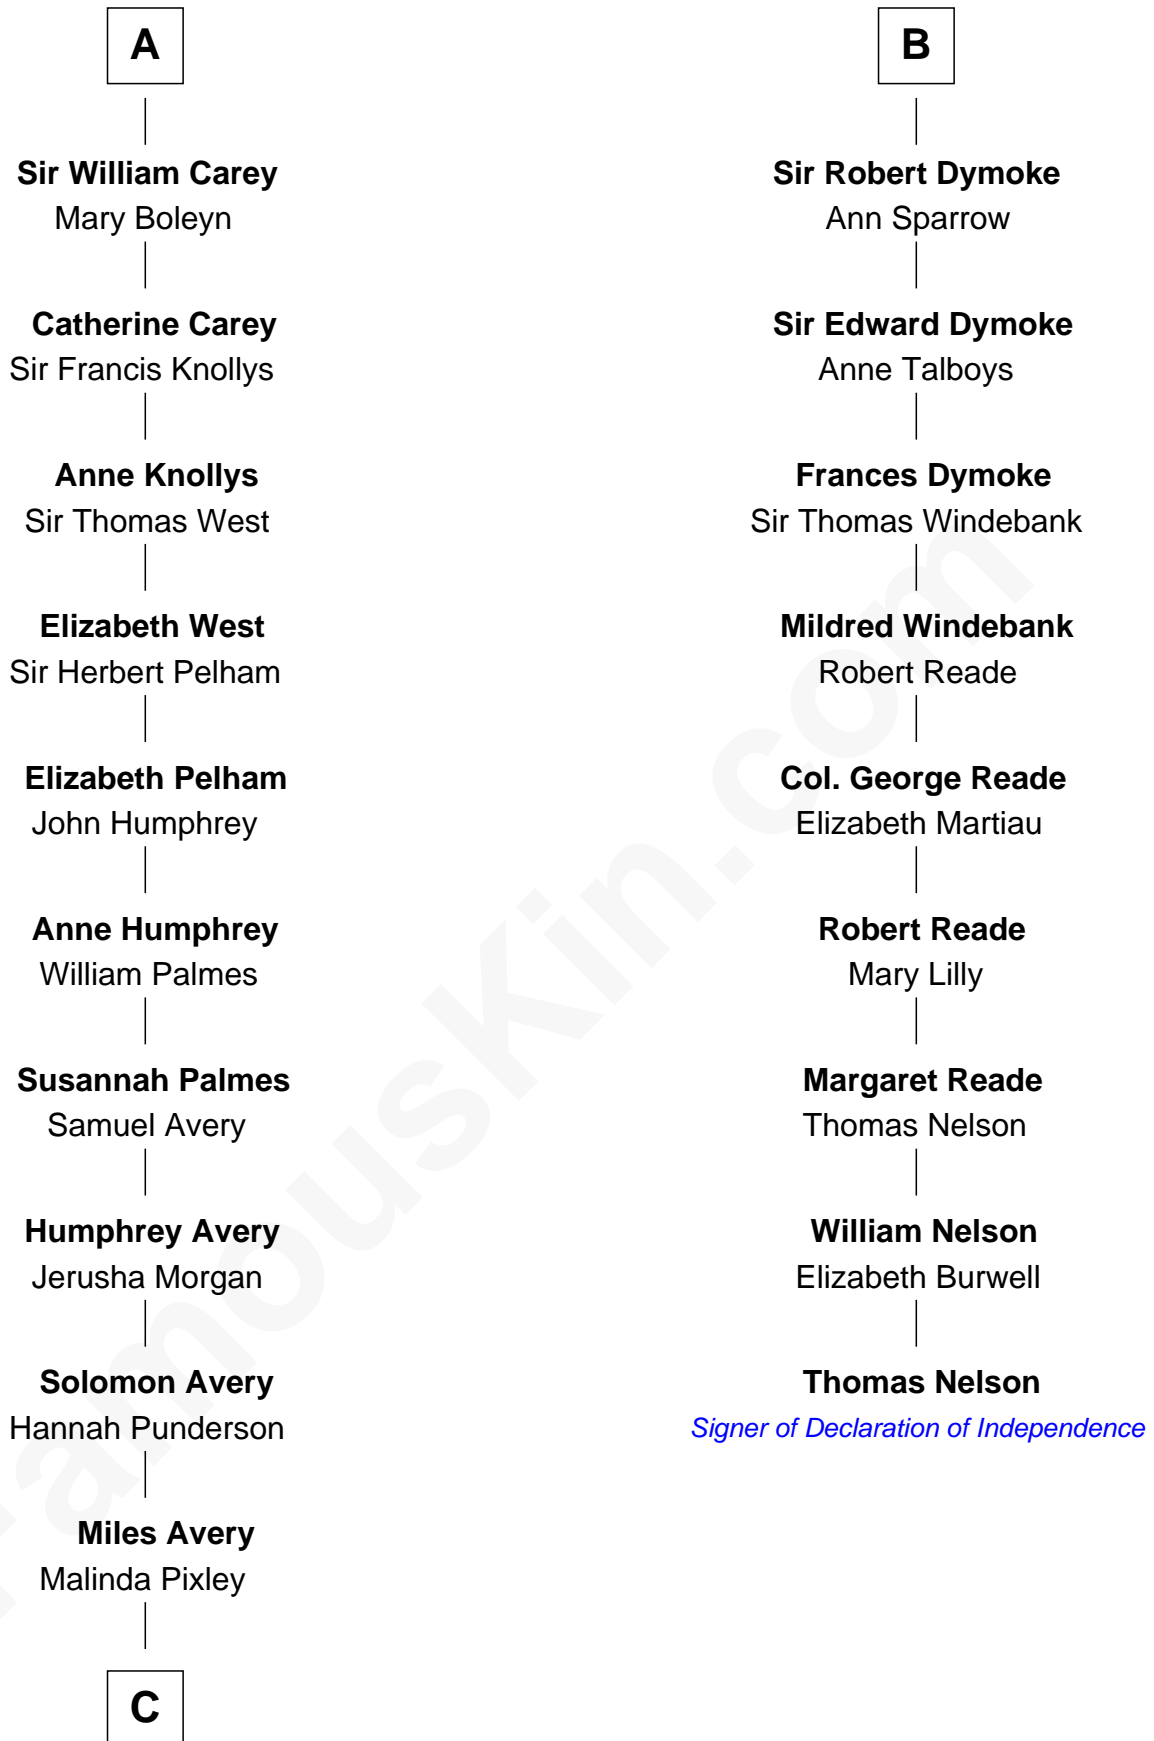

FamousKin.com Relationship Chart of

Nelson Rockefeller

41st U.S. Vice-President

15th cousin 6 times removed of

Thomas Nelson

Signer of the Declaration of Independence

C

—
Lucy Avery

Godfrey Lewis Rockefeller

—
William Avery Rockefeller

Eliza Davison

—
John Davison Rockefeller

Laura Celestia Spelman

—
John Davison Rockefeller

Abby Greene Aldrich

—
Nelson Rockefeller

41st U.S. Vice-President

FamousKin.com