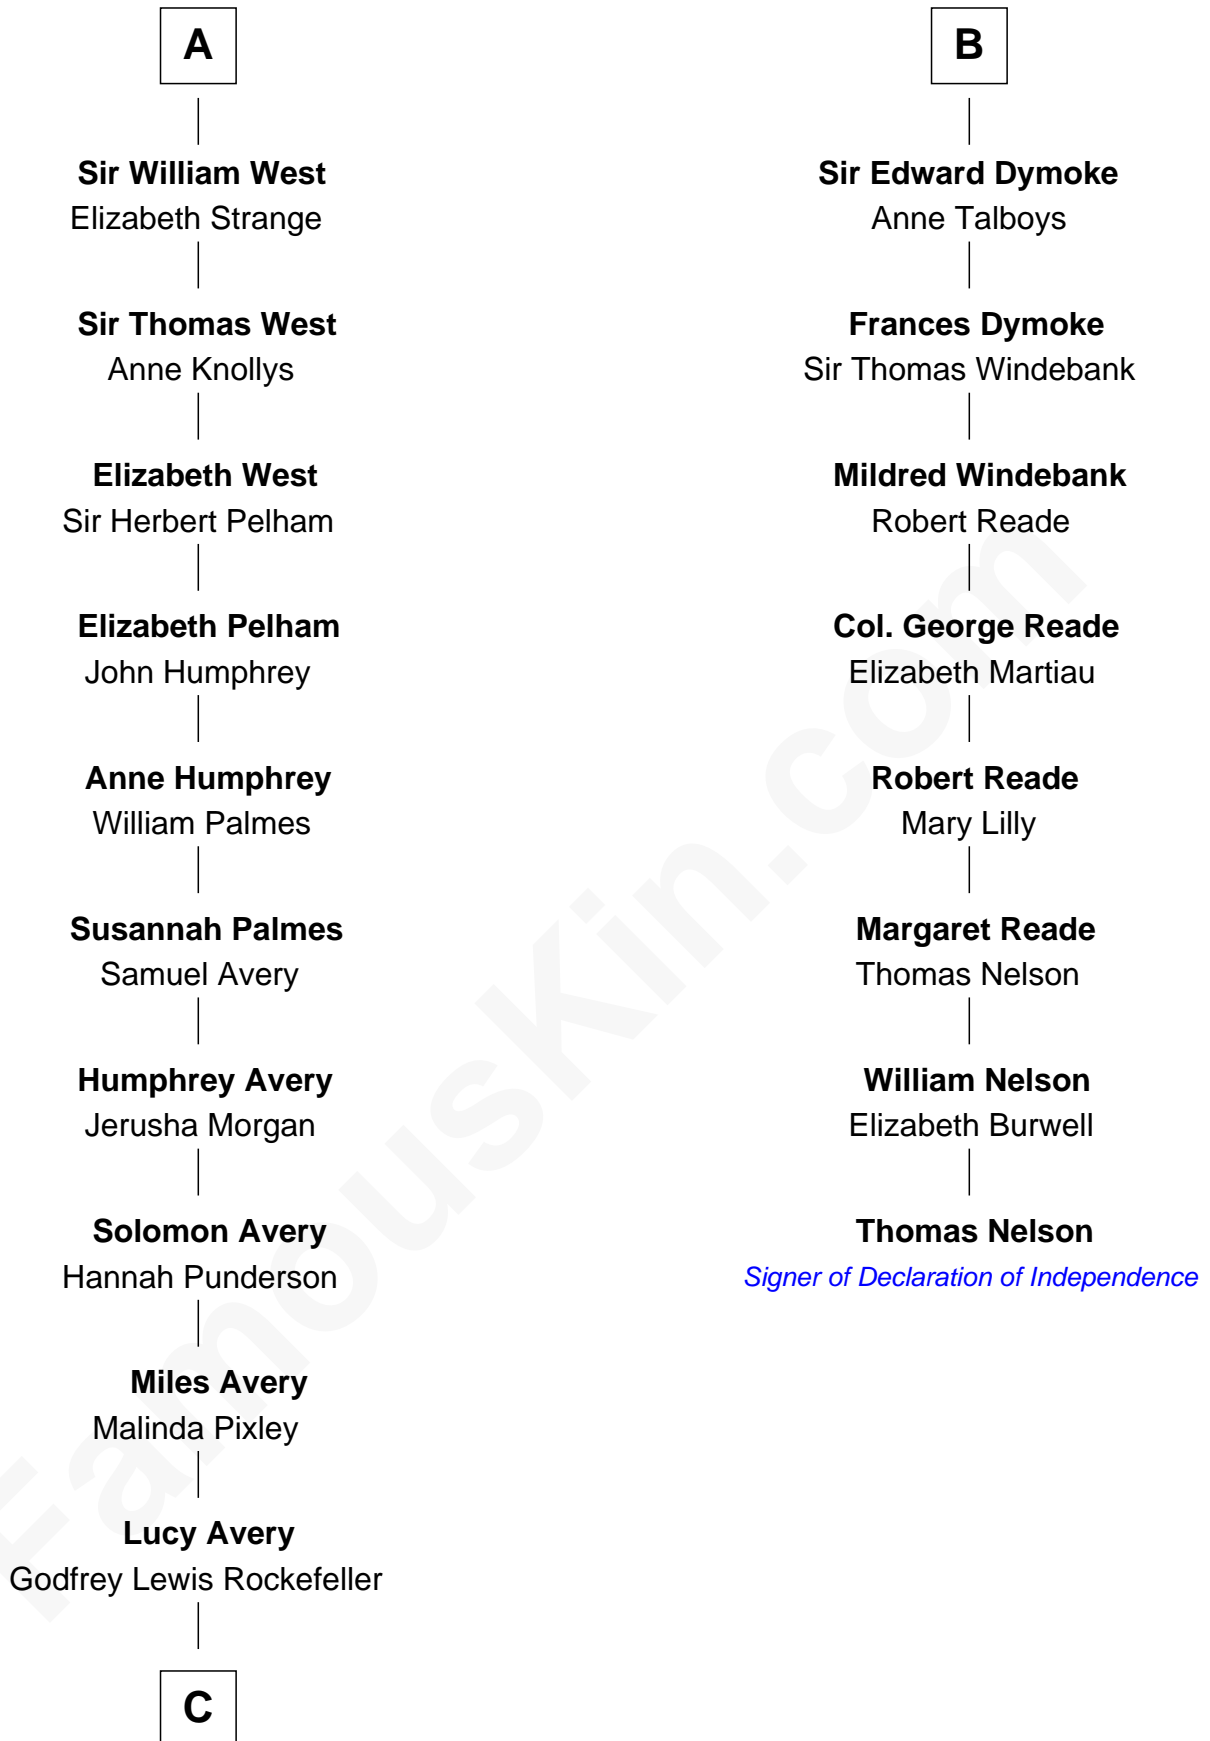

FamousKin.com Relationship Chart of

Nelson Rockefeller

41st U.S. Vice-President

14th cousin 6 times removed of

Thomas Nelson

Signer of the Declaration of Independence

Sir John de Mowbray

Aline de Braiose

John de Mowbray

Joan of Lancaster

Eleanor Mowbray

Roger de la Warre

Joan de la Warre

Sir Thomas West

Sir Reynold West

Margaret Thorley

Sir Richard West

Katherine Hungerford

Sir Thomas West

Eleanor Copley

Sir George West

Elizabeth Morton

A

John de Mowbray

Joan de Waterton

Margaret de Welles

Sir Thomas Dymoke

Sir Robert Dymoke

Ann Sparrow

B

C

—
William Avery Rockefeller