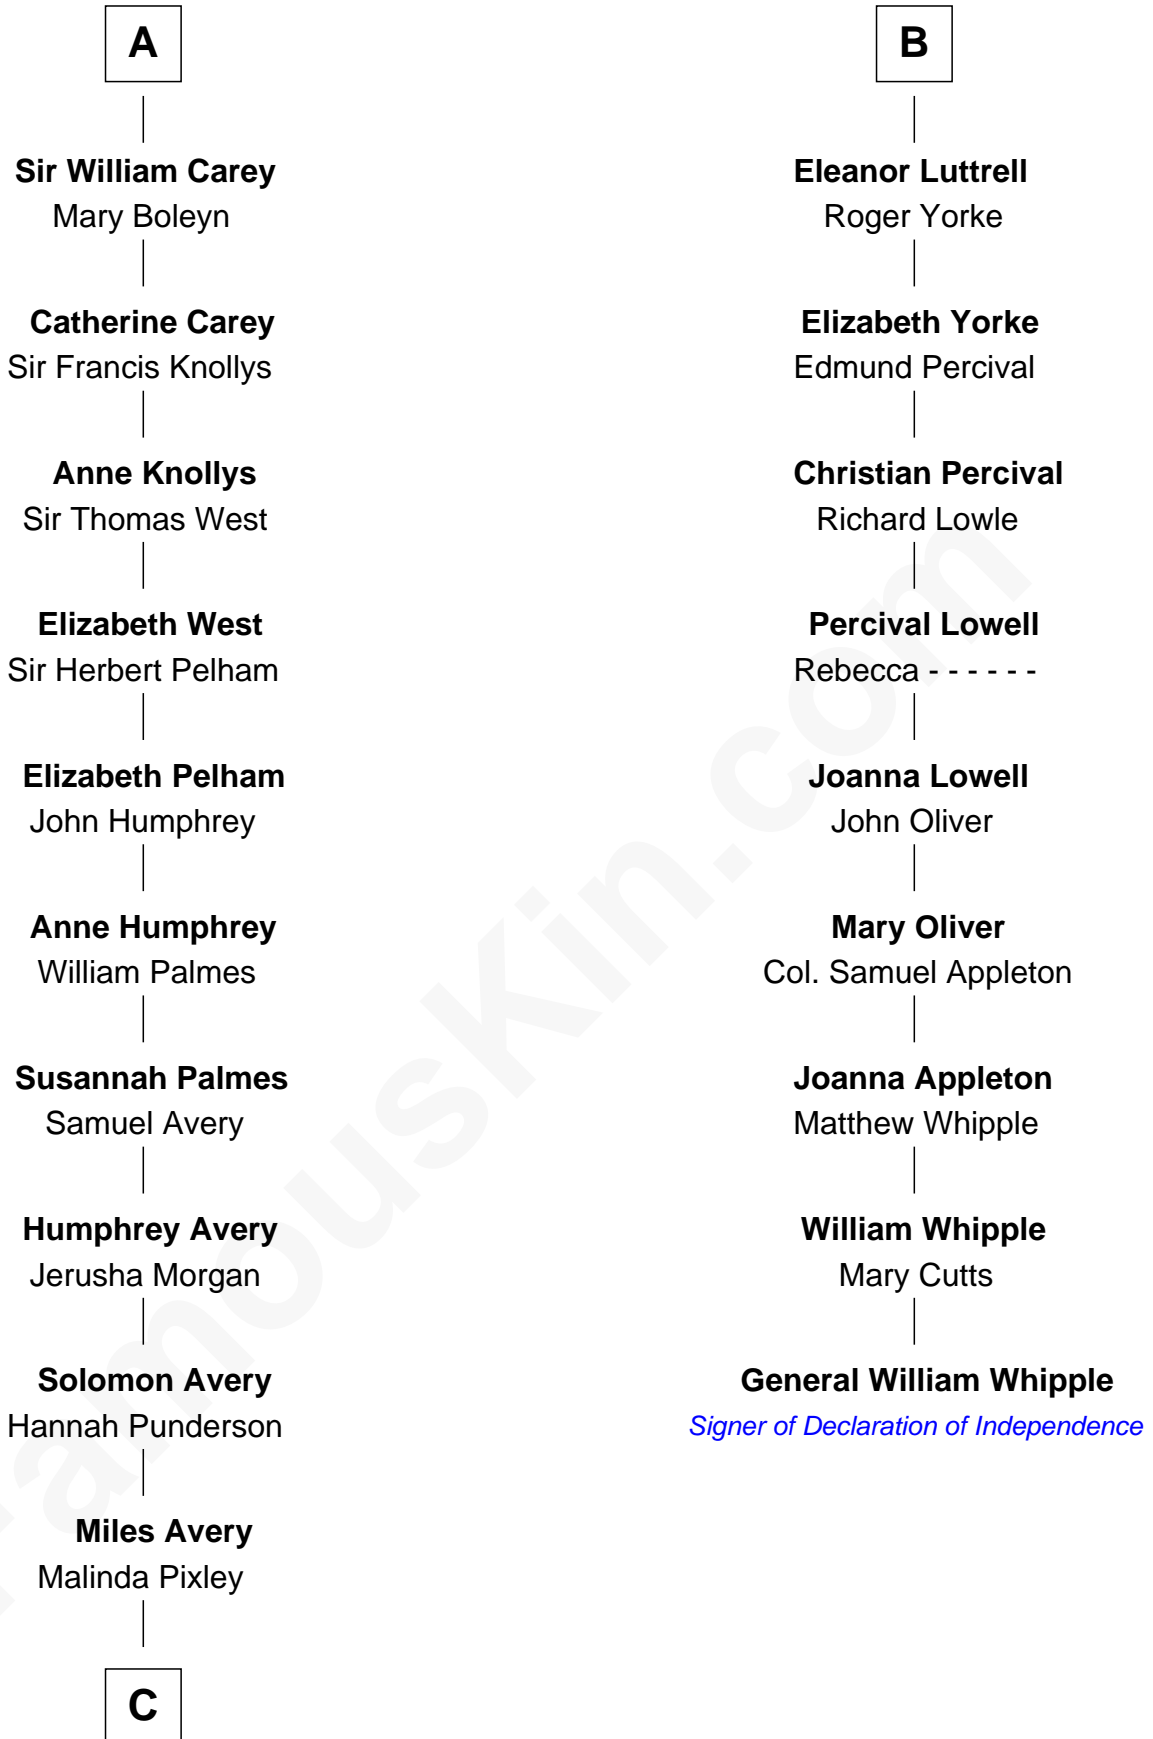

FamousKin.com

Relationship Chart of

Nelson Rockefeller

41st U.S. Vice-President

15th cousin 6 times removed of

General William Whipple

Signer of the Declaration of Independence

C

—
Lucy Avery

Godfrey Lewis Rockefeller

—
William Avery Rockefeller

Eliza Davison

—
John Davison Rockefeller

Laura Celestia Spelman

—
John Davison Rockefeller

Abby Greene Aldrich

—
Nelson Rockefeller

41st U.S. Vice-President

FamousKin.com