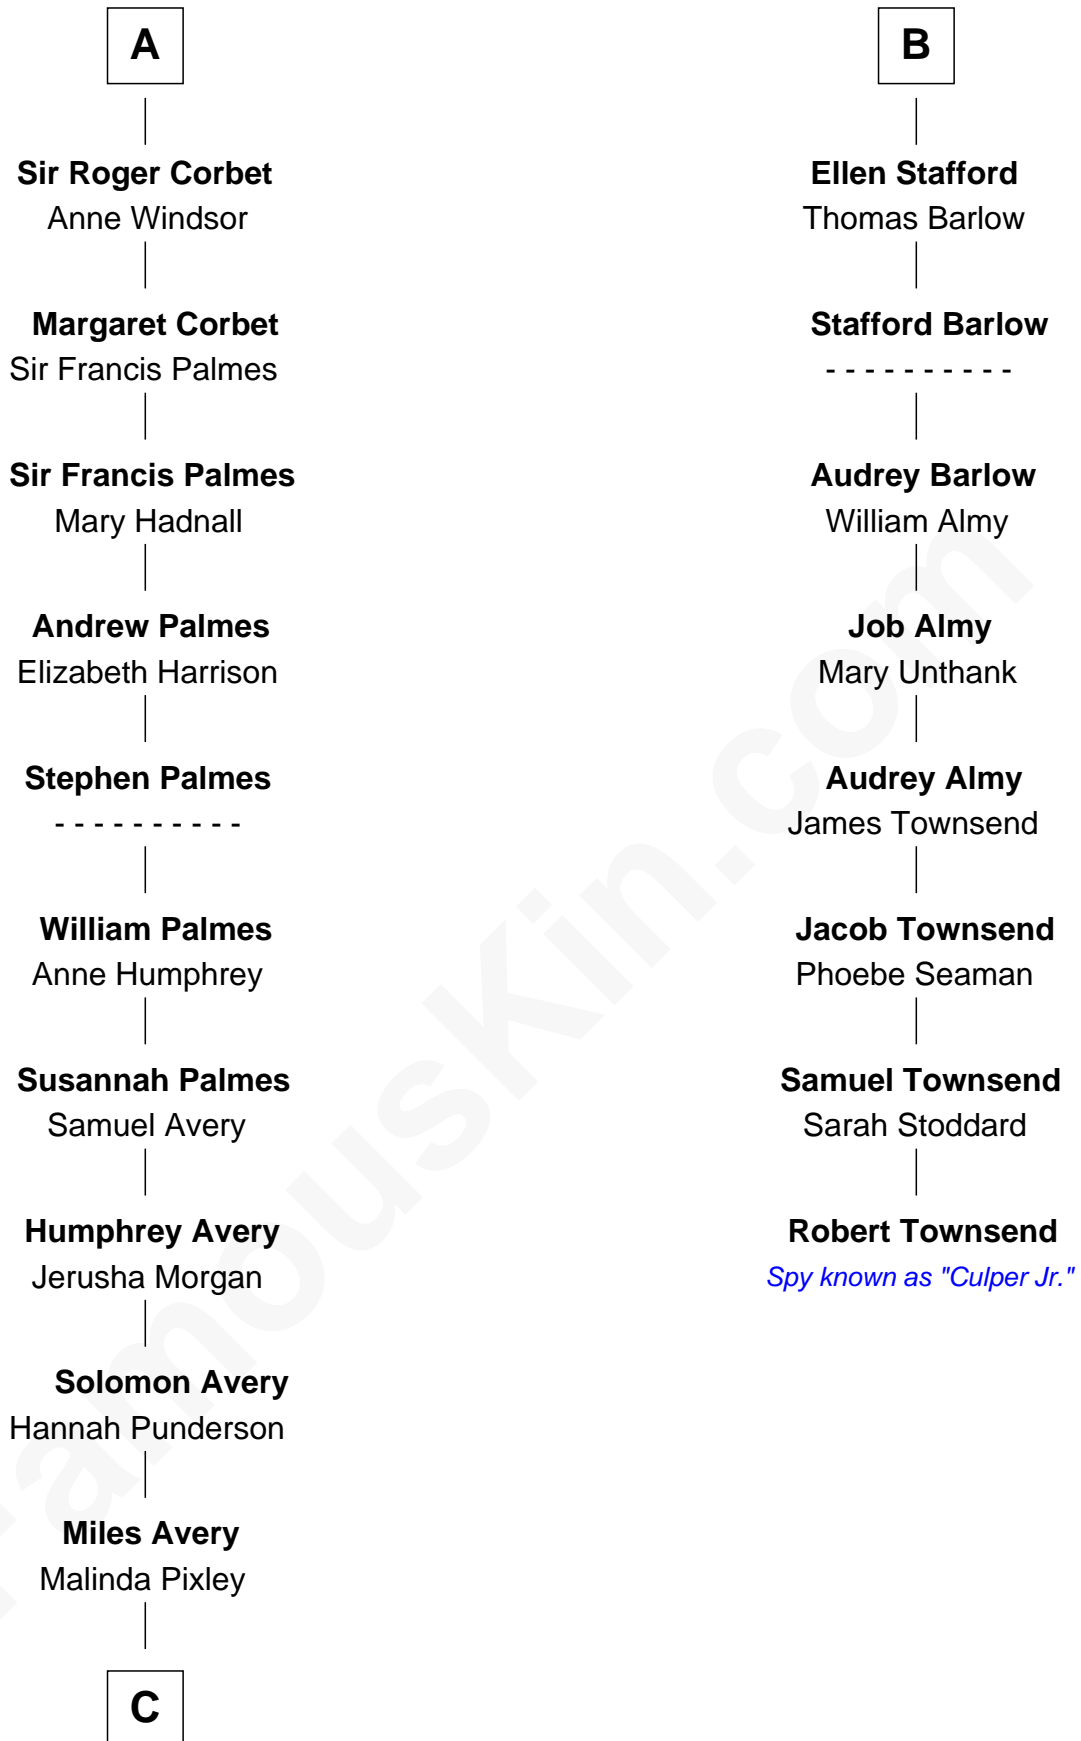

**FamousKin.com**  
**Relationship Chart of**  
**Nelson Rockefeller**  
*41st U.S. Vice-President*

**14th cousin 7 times removed of**

**Robert Townsend**

*Member of the Culper Spy Ring during the American Revolution*

**C**

—  
**Lucy Avery**

Godfrey Lewis Rockefeller

—  
**William Avery Rockefeller**

Eliza Davison

—  
**John Davison Rockefeller**

Laura Celestia Spelman

—  
**John Davison Rockefeller**

Abby Greene Aldrich

—  
**Nelson Rockefeller**

*41st U.S. Vice-President*

FamousKin.com