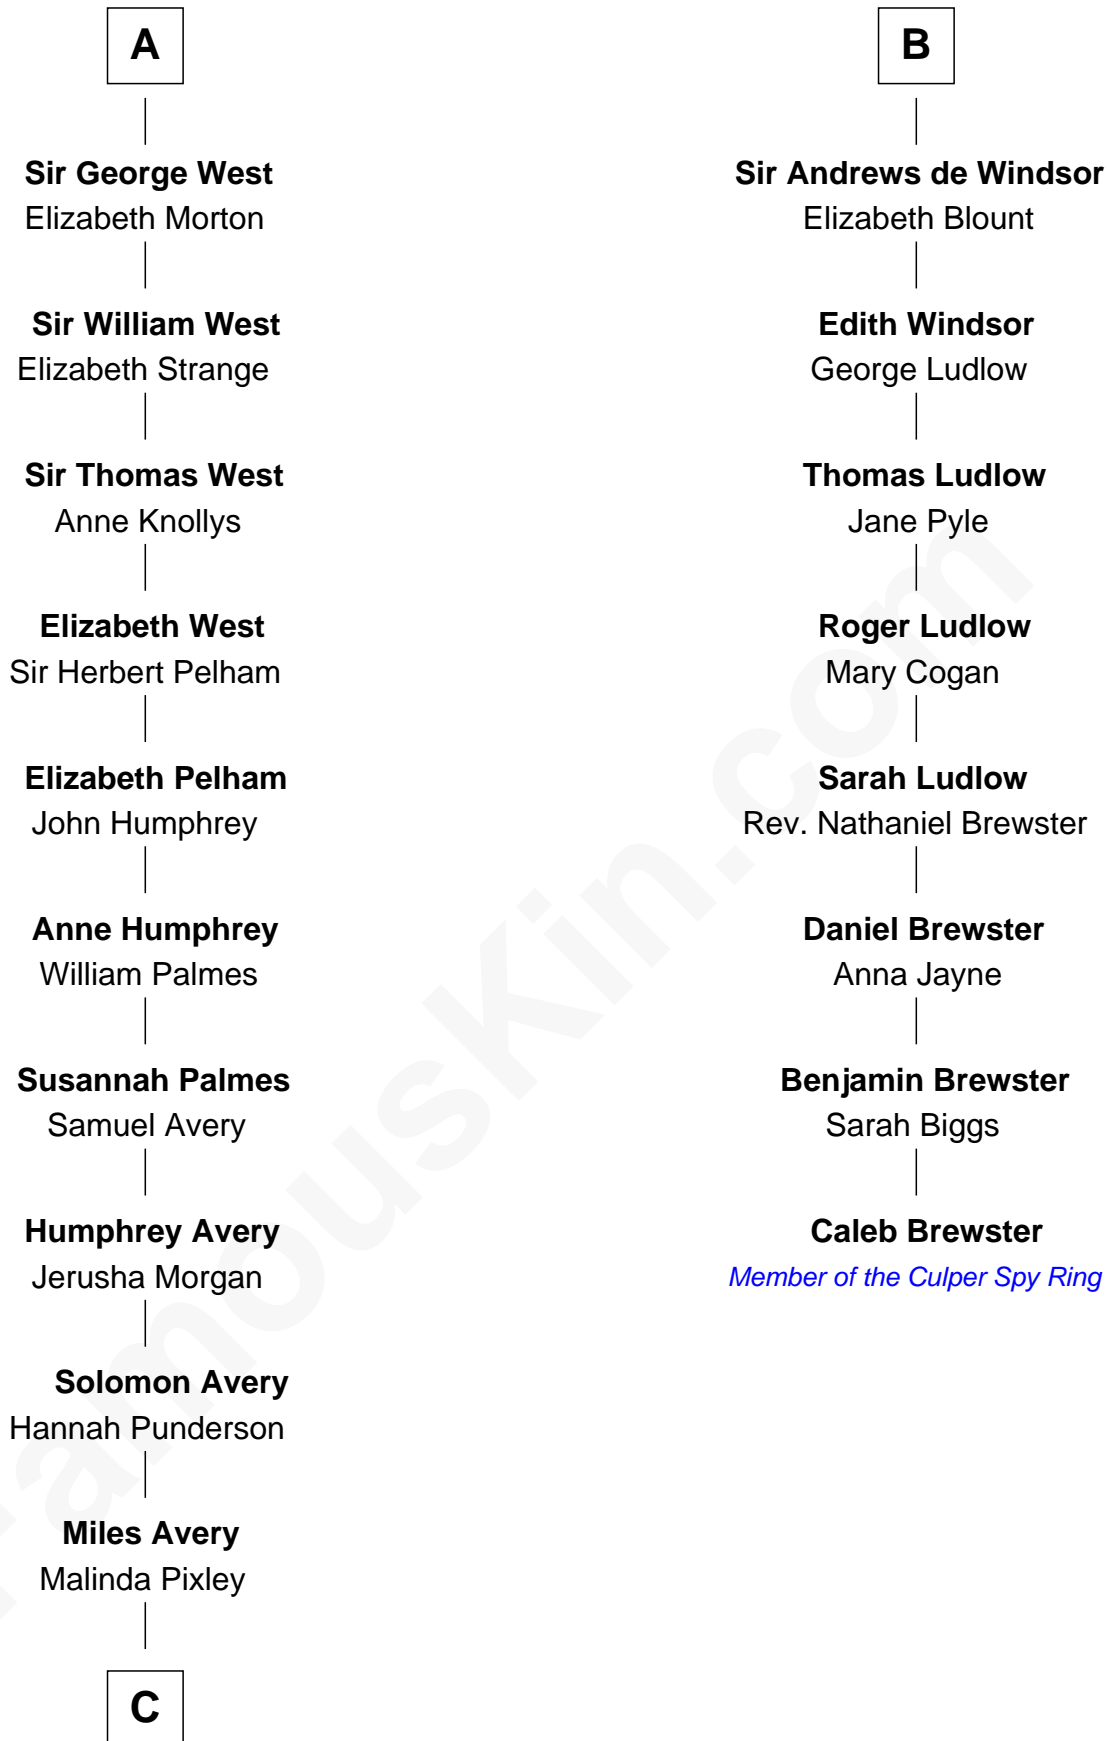

# FamousKin.com Relationship Chart of

**Nelson Rockefeller**

41st U.S. Vice-President

14th cousin 7 times removed of

**Caleb Brewster**

Member of the Culper Spy Ring during the American Revolution

**C**

—  
**Lucy Avery**

Godfrey Lewis Rockefeller

—  
**William Avery Rockefeller**

Eliza Davison

—  
**John Davison Rockefeller**

Laura Celestia Spelman

—  
**John Davison Rockefeller**

Abby Greene Aldrich

—  
**Nelson Rockefeller**

*41st U.S. Vice-President*

FamousKin.com