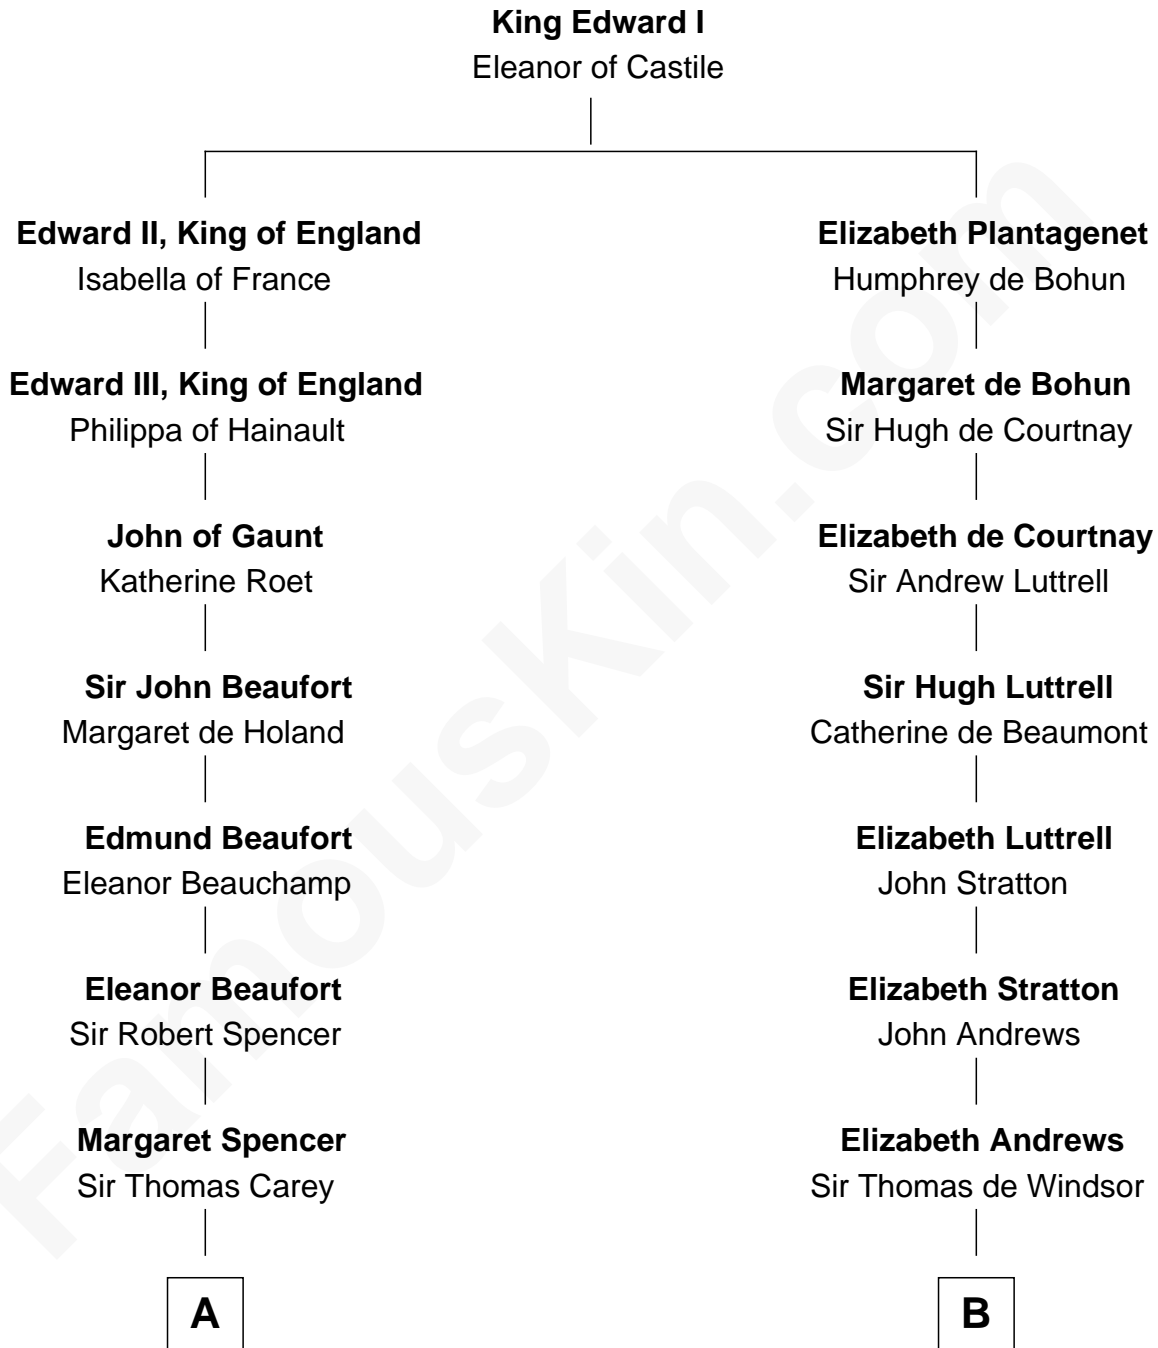

FamousKin.com Relationship Chart of

Nelson Rockefeller
41st U.S. Vice-President

14th cousin 7 times removed of

Caleb Brewster

Member of the Culper Spy Ring during the American Revolution

C

—
Lucy Avery

Godfrey Lewis Rockefeller

—
William Avery Rockefeller

Eliza Davison

—
John Davison Rockefeller

Laura Celestia Spelman

—
John Davison Rockefeller

Abby Greene Aldrich

—
Nelson Rockefeller

41st U.S. Vice-President