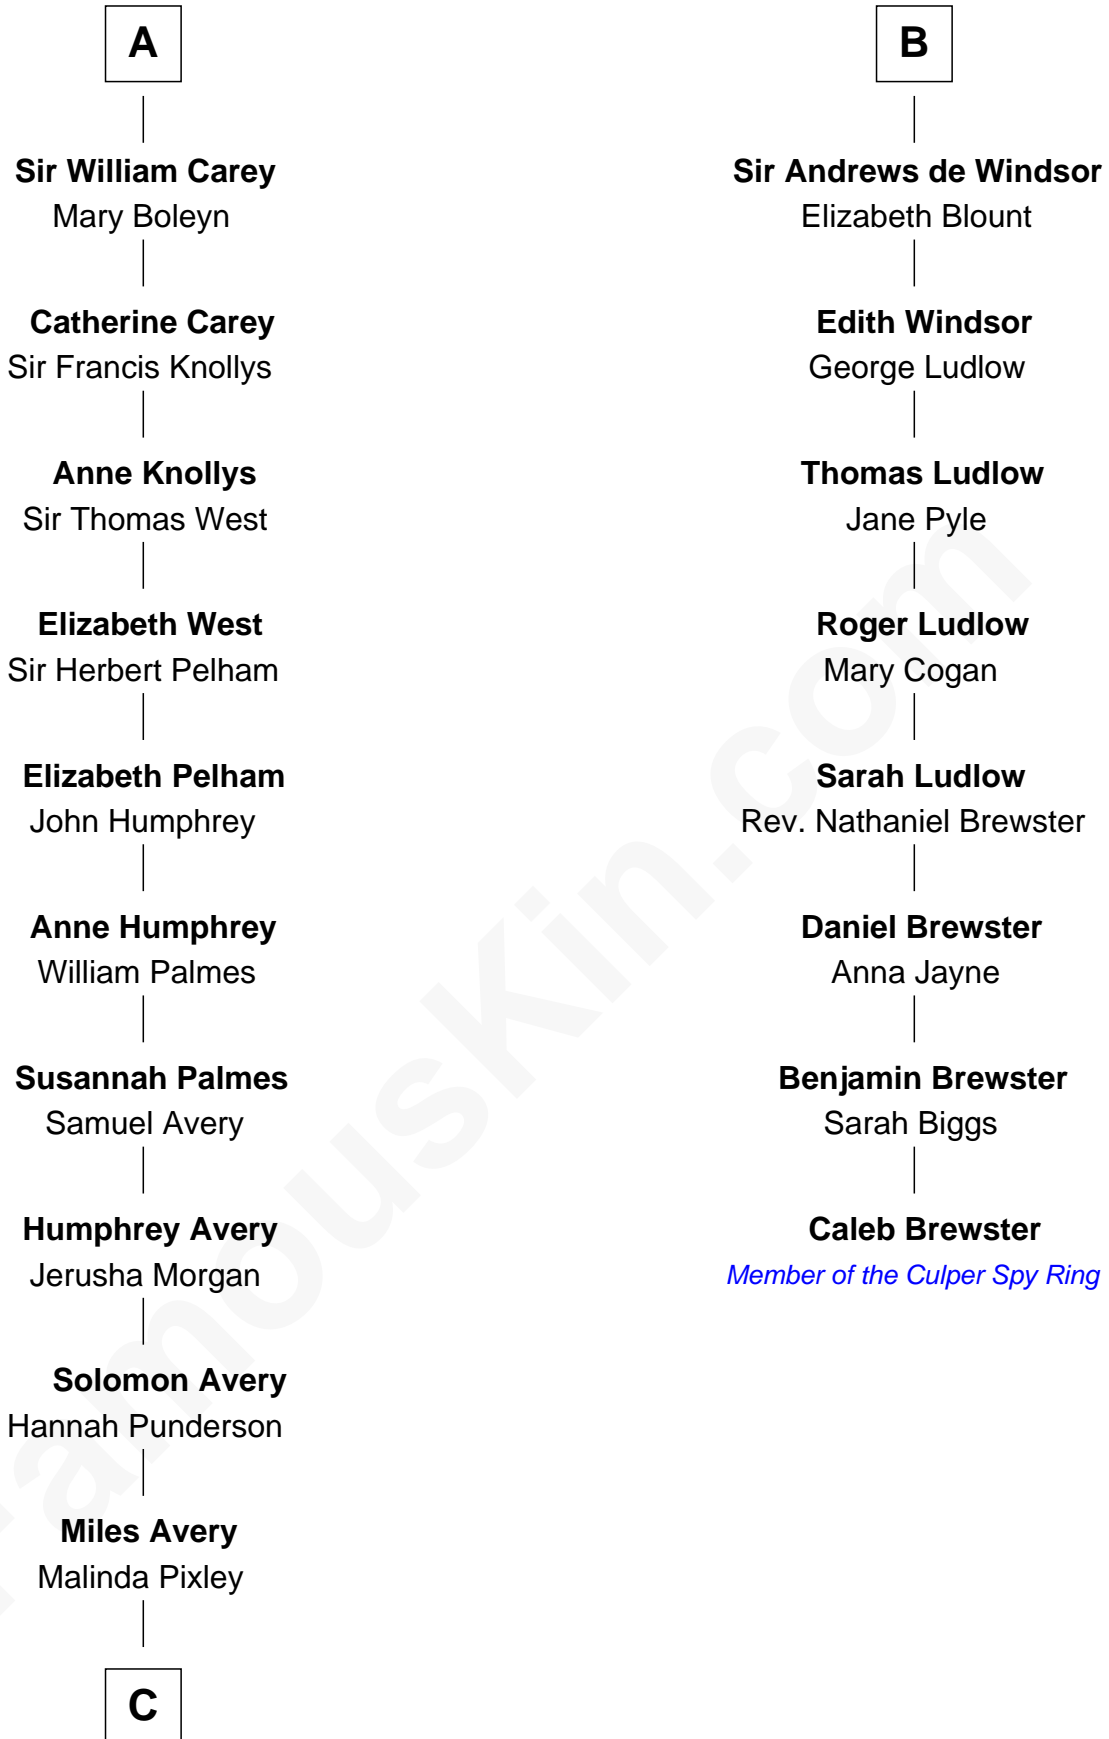

FamousKin.com Relationship Chart of

Nelson Rockefeller
41st U.S. Vice-President

14th cousin 7 times removed of

Caleb Brewster

Member of the Culper Spy Ring during the American Revolution

C

—
Lucy Avery

Godfrey Lewis Rockefeller

—
William Avery Rockefeller

Eliza Davison

—
John Davison Rockefeller

Laura Celestia Spelman

—
John Davison Rockefeller

Abby Greene Aldrich

—
Nelson Rockefeller

41st U.S. Vice-President