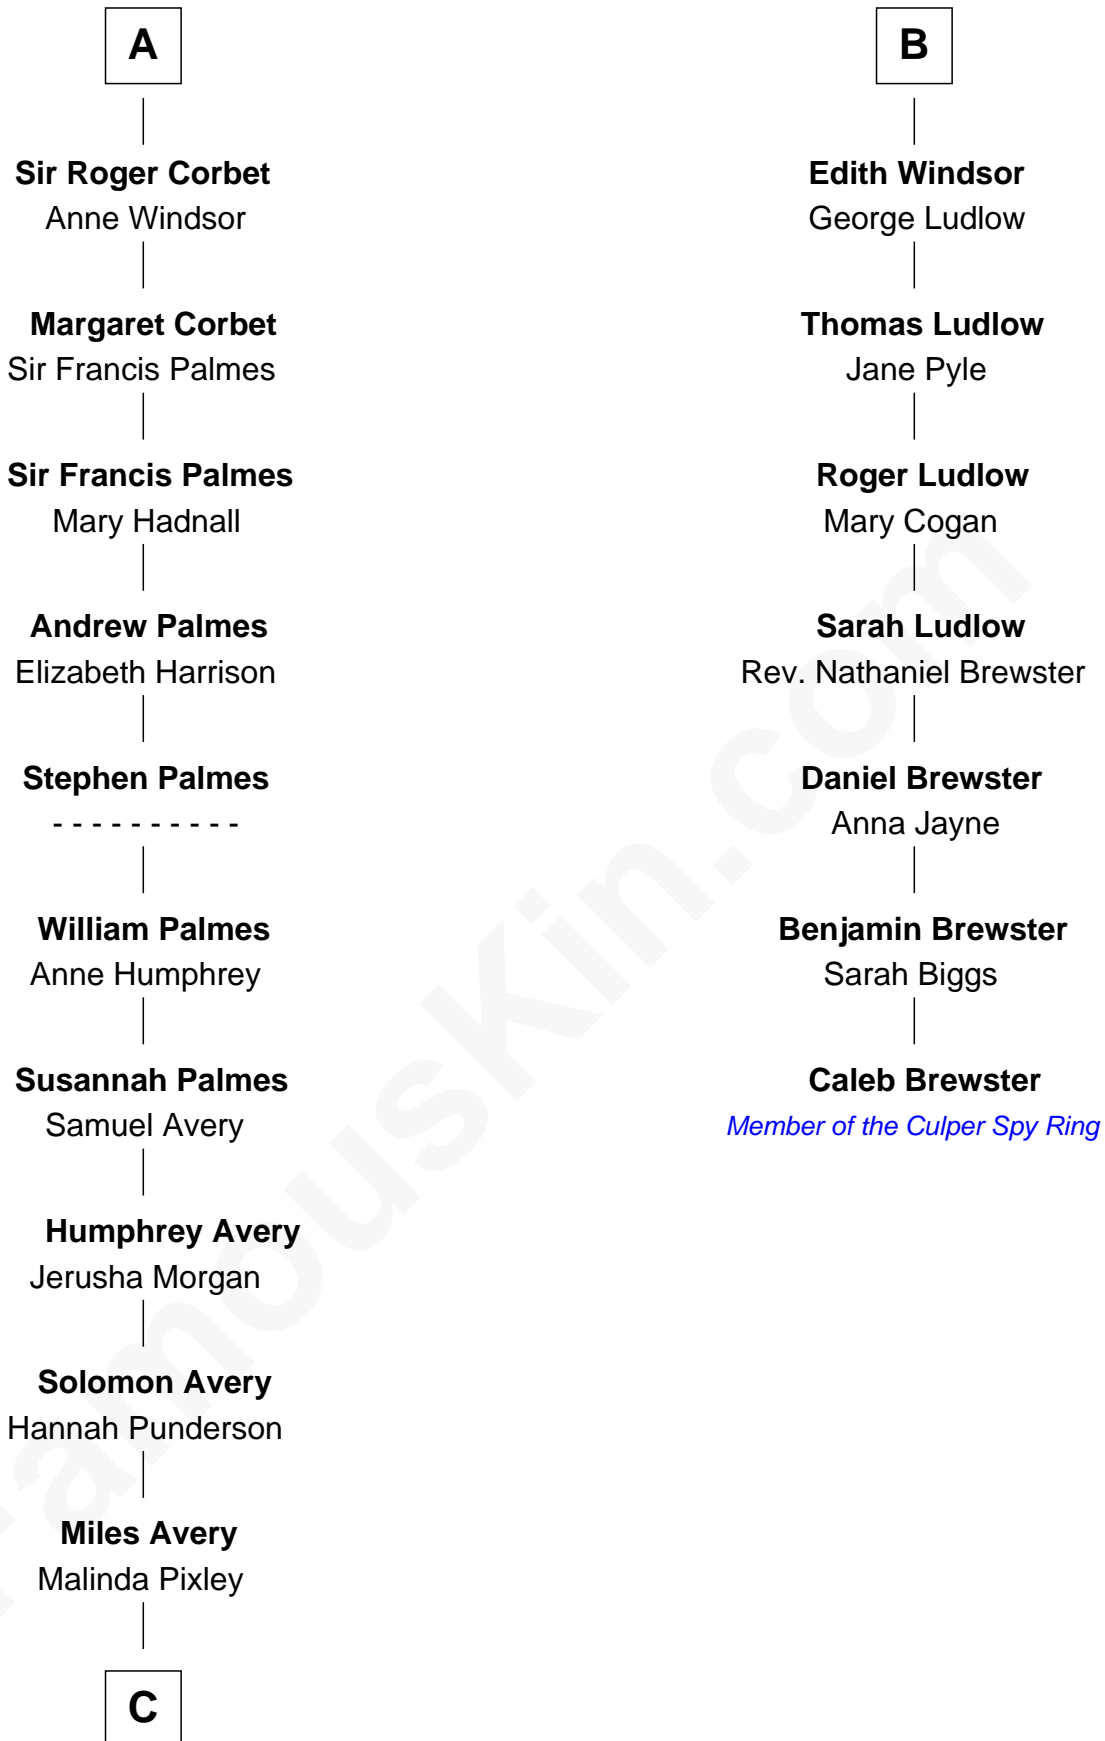

**FamousKin.com**  
**Relationship Chart of**  
**Nelson Rockefeller**  
*41st U.S. Vice-President*

**13th cousin 8 times removed of**

**Caleb Brewster**

*Member of the Culper Spy Ring during the American Revolution*

**Humphrey de Bohun**  
 Elizabeth Plantagenet

**Eleanor de Bohun**  
 Sir James le Boteler

**James le Boteler**  
 Elizabeth Darcy

**James Butler**  
 Anne de Welles

**James Butler**  
 Joan Beauchamp

**Elizabeth Butler**  
 John Talbot

**Ann Talbot**  
 Sir Henry Vernon

**Elizabeth Vernon**  
 Sir Robert Corbet

**A**

**Margaret de Bohun**  
 Sir Hugh de Courtnay

**Elizabeth de Courtnay**  
 Sir Andrew Luttrell

**Sir Hugh Luttrell**  
 Catherine de Beaumont

**Elizabeth Luttrell**  
 John Stratton

**Elizabeth Stratton**  
 John Andrews

**Elizabeth Andrews**  
 Sir Thomas de Windsor

**Sir Andrews de Windsor**  
 Elizabeth Blount

**B**

**C**

—  
**Lucy Avery**

Godfrey Lewis Rockefeller