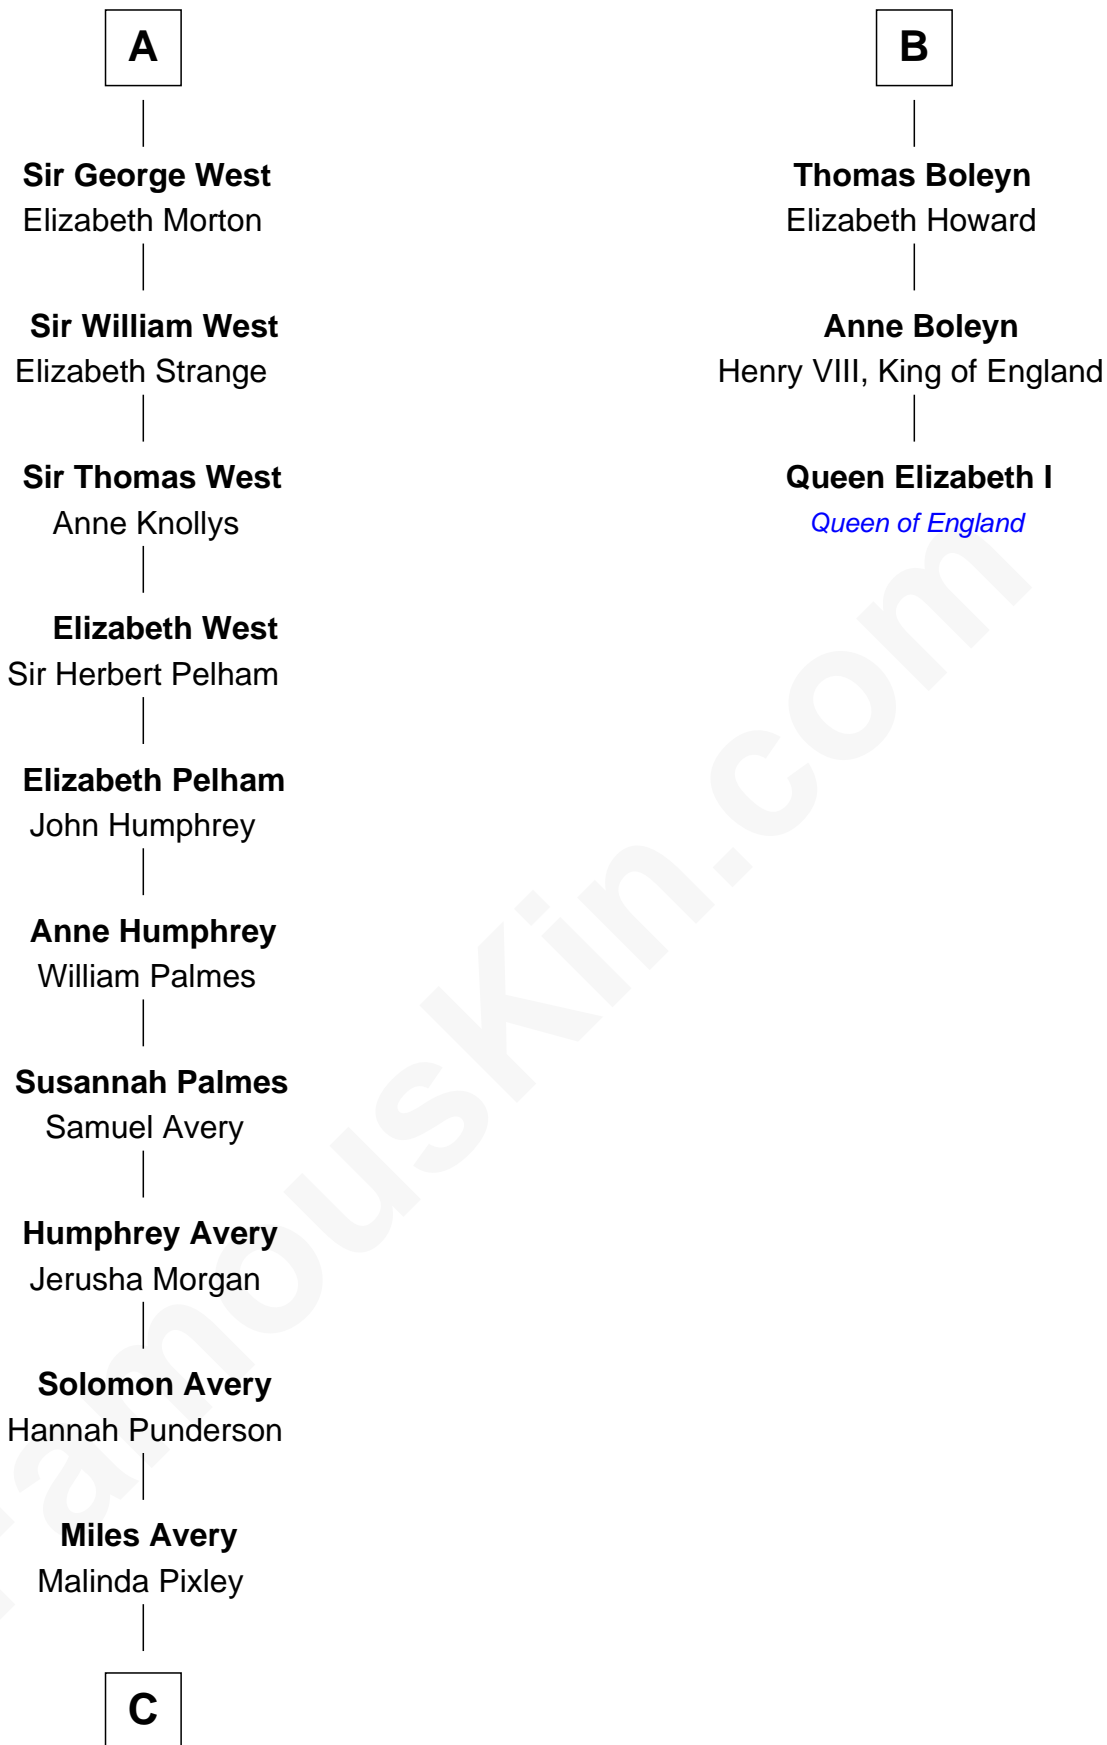

FamousKin.com Relationship Chart of

Nelson Rockefeller

41st U.S. Vice-President

9th cousin 12 times removed of

Queen Elizabeth I

Queen of England

John IV le Strange

Joan de Somery

C

—
Lucy Avery

Godfrey Lewis Rockefeller

—
William Avery Rockefeller

Eliza Davison

—
John Davison Rockefeller

Laura Celestia Spelman

—
John Davison Rockefeller

Abby Greene Aldrich

—
Nelson Rockefeller

41st U.S. Vice-President

FamousKin.com