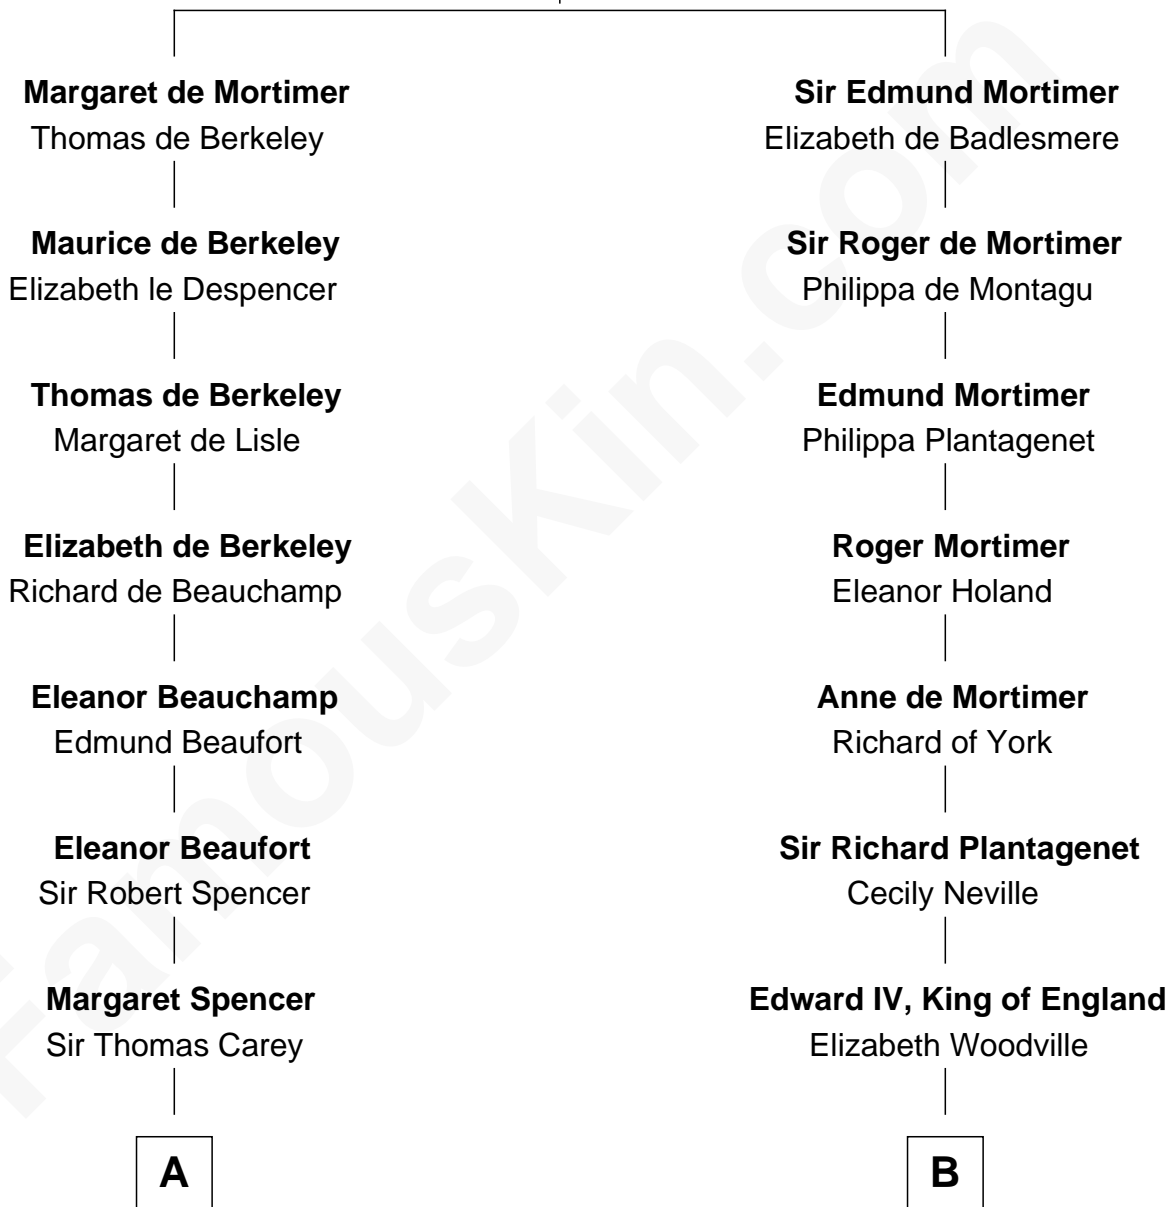

# FamousKin.com Relationship Chart of

**Nelson Rockefeller**

*41st U.S. Vice-President*

9th cousin 12 times removed of

**Queen Elizabeth I**

*Queen of England*

**Roger de Mortimer**

Joan de Geneville

**C**

—  
**Lucy Avery**

Godfrey Lewis Rockefeller

—  
**William Avery Rockefeller**

Eliza Davison

—  
**John Davison Rockefeller**

Laura Celestia Spelman

—  
**John Davison Rockefeller**

Abby Greene Aldrich

—  
**Nelson Rockefeller**

*41st U.S. Vice-President*

FamousKin.com