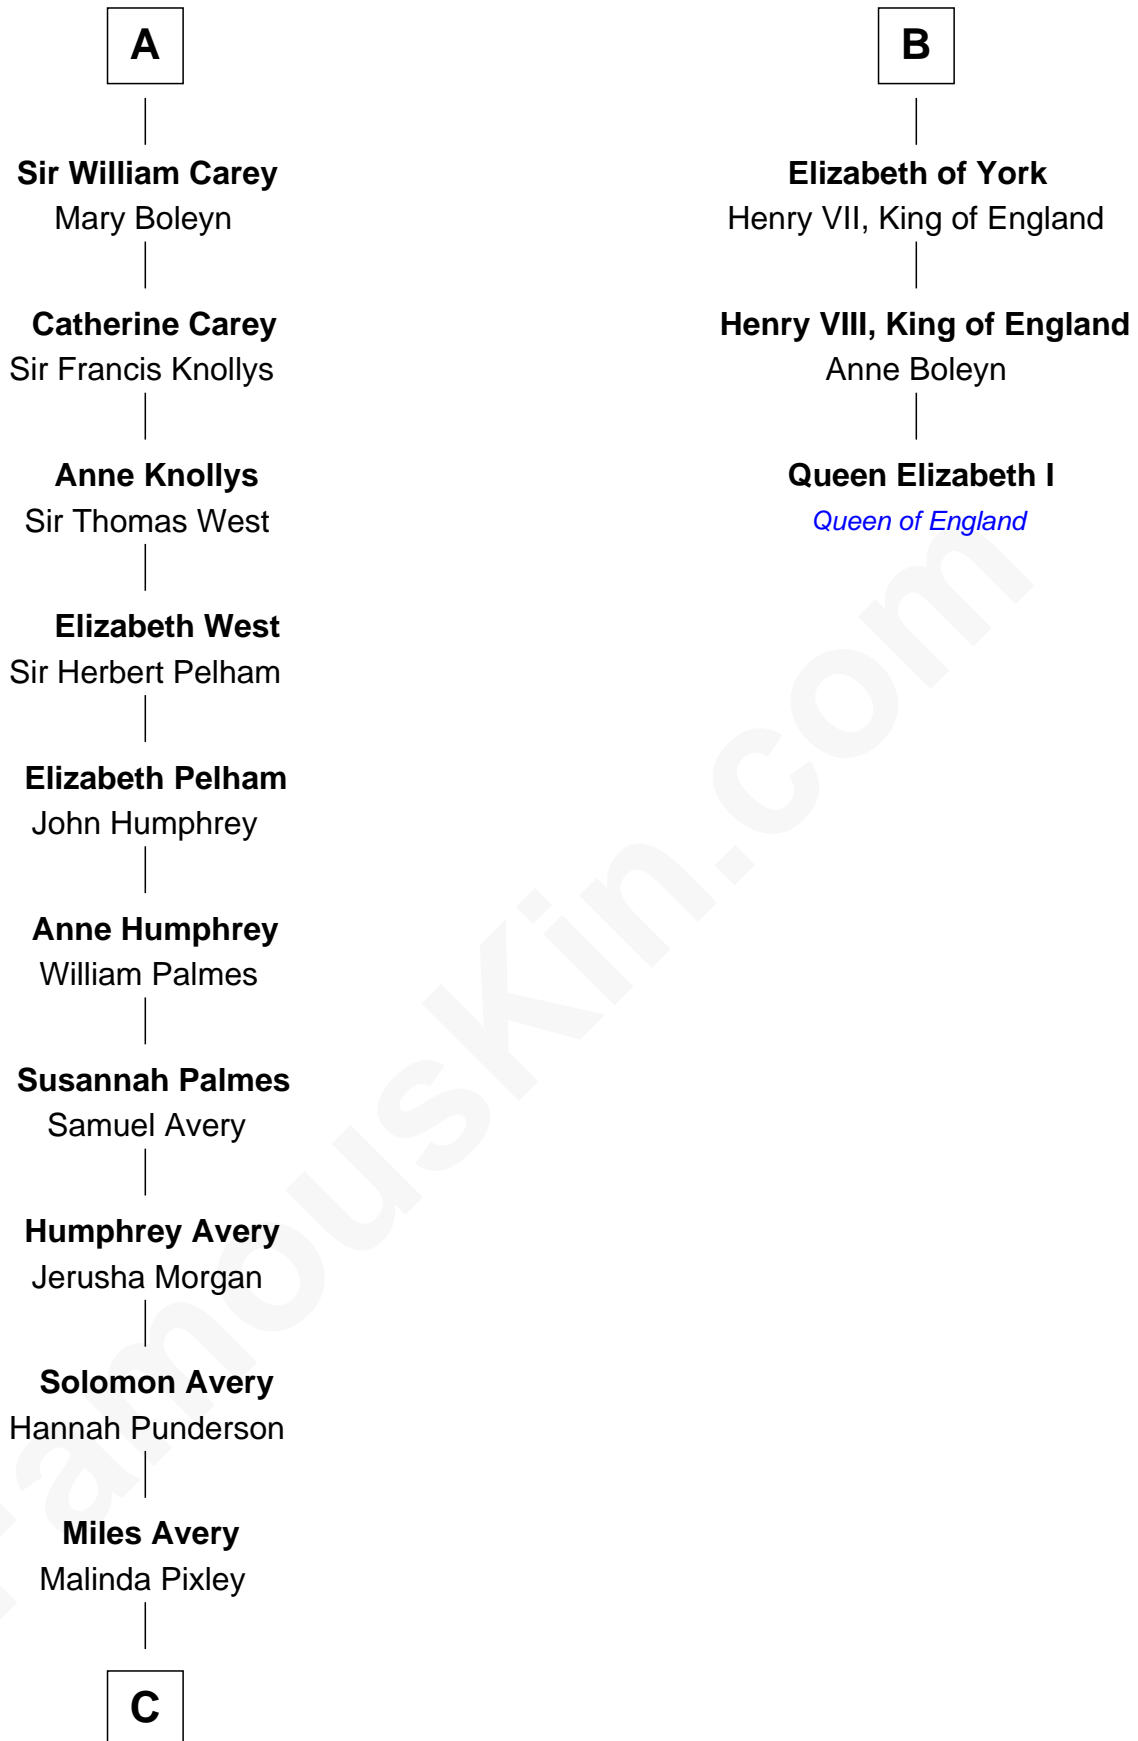

# FamousKin.com Relationship Chart of

**Nelson Rockefeller**

*41st U.S. Vice-President*

9th cousin 12 times removed of

**Queen Elizabeth I**

*Queen of England*

**Roger de Mortimer**

Joan de Geneville

**C**

—  
**Lucy Avery**

Godfrey Lewis Rockefeller

—  
**William Avery Rockefeller**

Eliza Davison

—  
**John Davison Rockefeller**

Laura Celestia Spelman

—  
**John Davison Rockefeller**

Abby Greene Aldrich

—  
**Nelson Rockefeller**

*41st U.S. Vice-President*

FamousKin.com