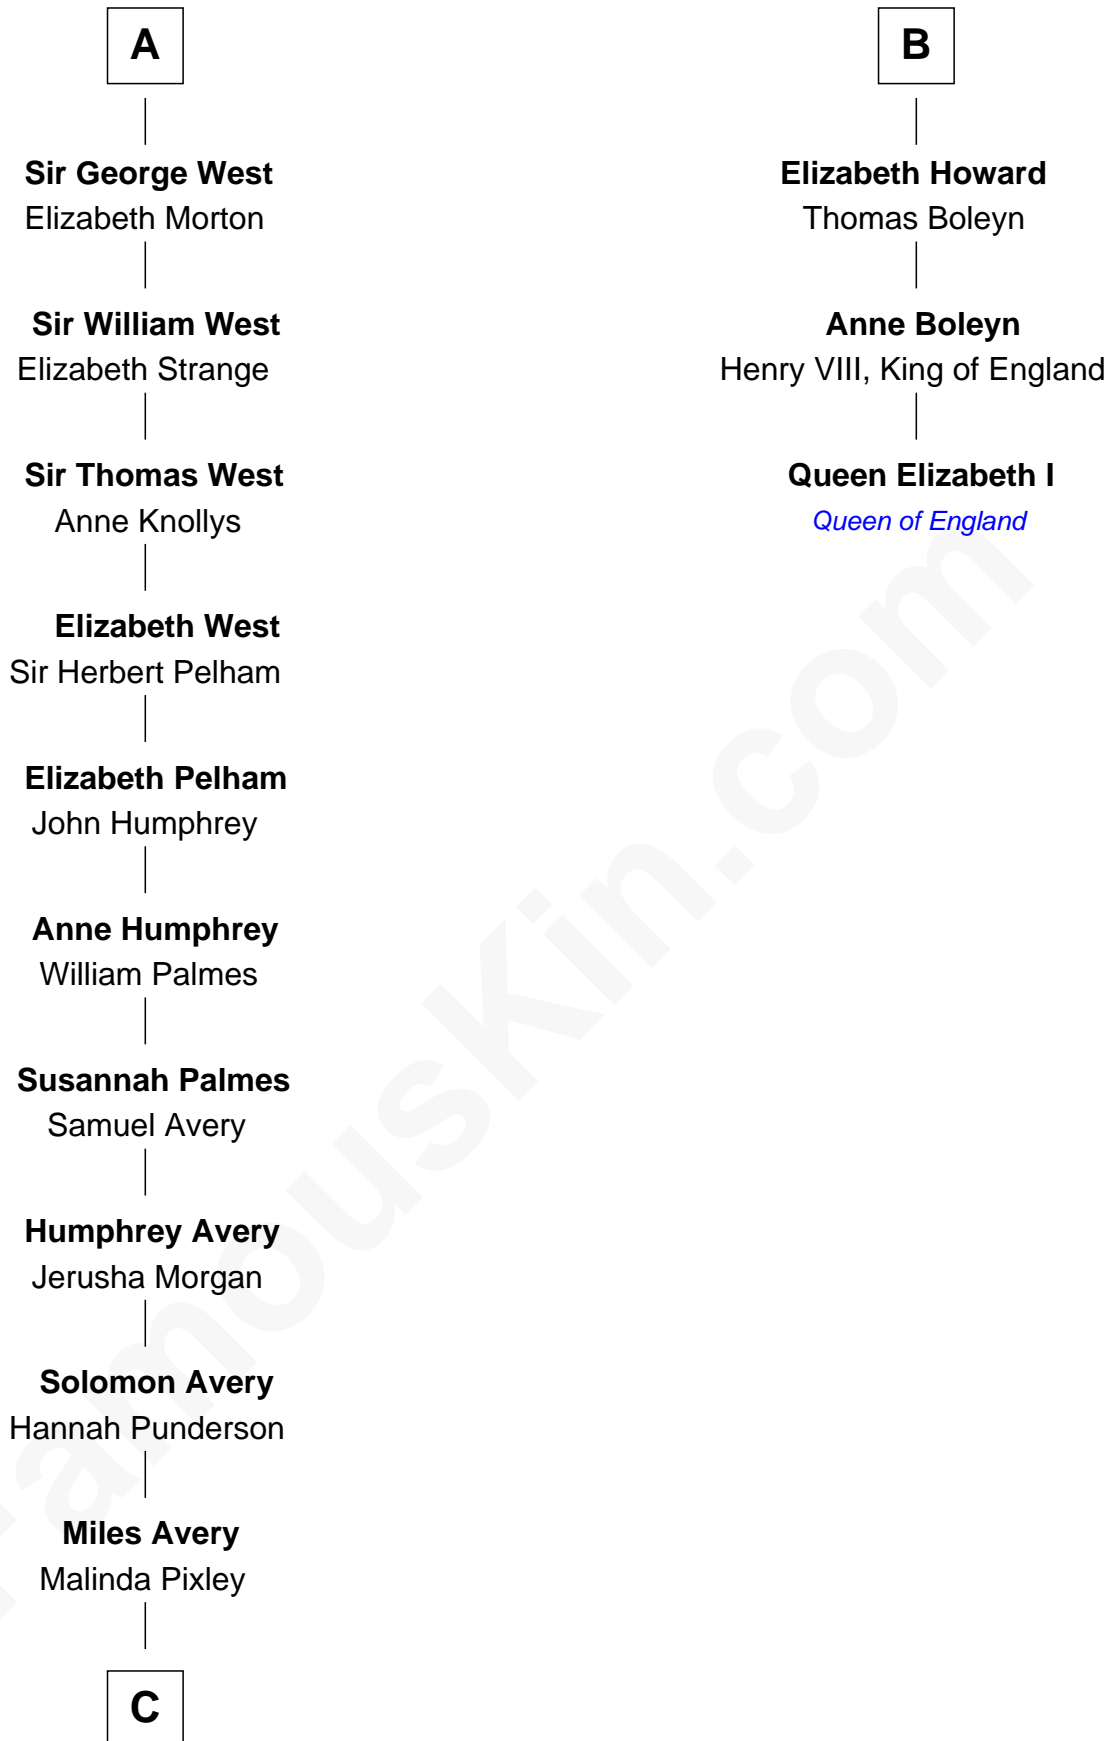

# FamousKin.com Relationship Chart of

**Nelson Rockefeller**

*41st U.S. Vice-President*

9th cousin 12 times removed of

**Queen Elizabeth I**

*Queen of England*

**William de Braiose**

**Aline de Braiose**

Margaret Thorley

**Sir Richard West**

Katherine Hungerford

**Sir Thomas West**

Eleanor Copley

**A**

**Aline de Braiose**

Sir John de Mowbray

**John de Mowbray**

Joan of Lancaster

**John de Mowbray**

Elizabeth de Segrave

**Sir Thomas Mowbray**

Elizabeth Fitzalan

**Margaret Mowbray**

Sir Robert Howard

**Sir John Howard**

Katherine Moleyns

**Sir Thomas Howard**

Elizabeth Tilney

**B**

**C**

—  
**Lucy Avery**

Godfrey Lewis Rockefeller