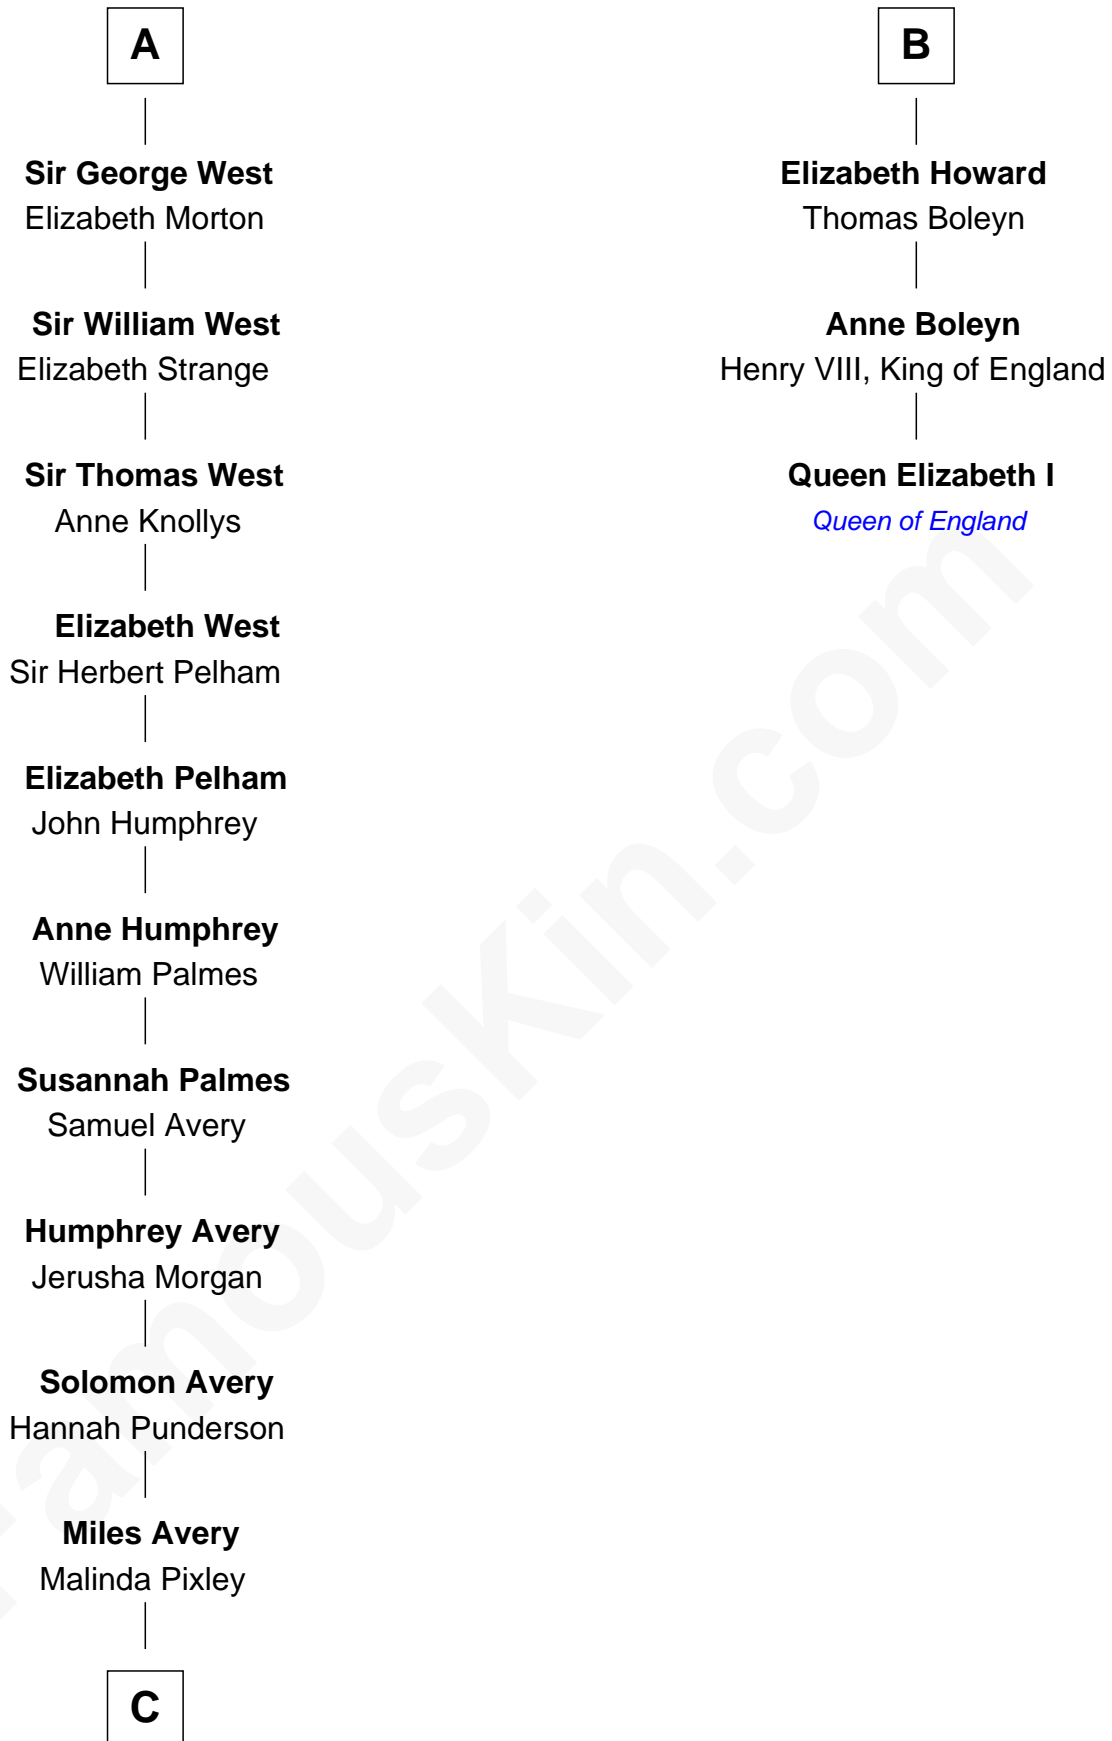

## Relationship Chart of

**Nelson Rockefeller**

*41st U.S. Vice-President*

9th cousin 12 times removed of

**Queen Elizabeth I**

*Queen of England*

**Sir Roger de Mowbray**

Roese de Clare

**Sir Reynold West**

Margaret Thorley

**Sir Richard West**

Katherine Hungerford

**Sir Thomas West**

Eleanor Copley

**A**

**Sir John de Mowbray**

Aline de Braiose

**John de Mowbray**

Joan of Lancaster

**John de Mowbray**

Elizabeth de Segrave

**Sir Thomas Mowbray**

Elizabeth Fitzalan

**Margaret Mowbray**

Sir Robert Howard

**Sir John Howard**

Katherine Moleyns

**Sir Thomas Howard**

Elizabeth Tilney

**B**

**C**

—  
**Lucy Avery**