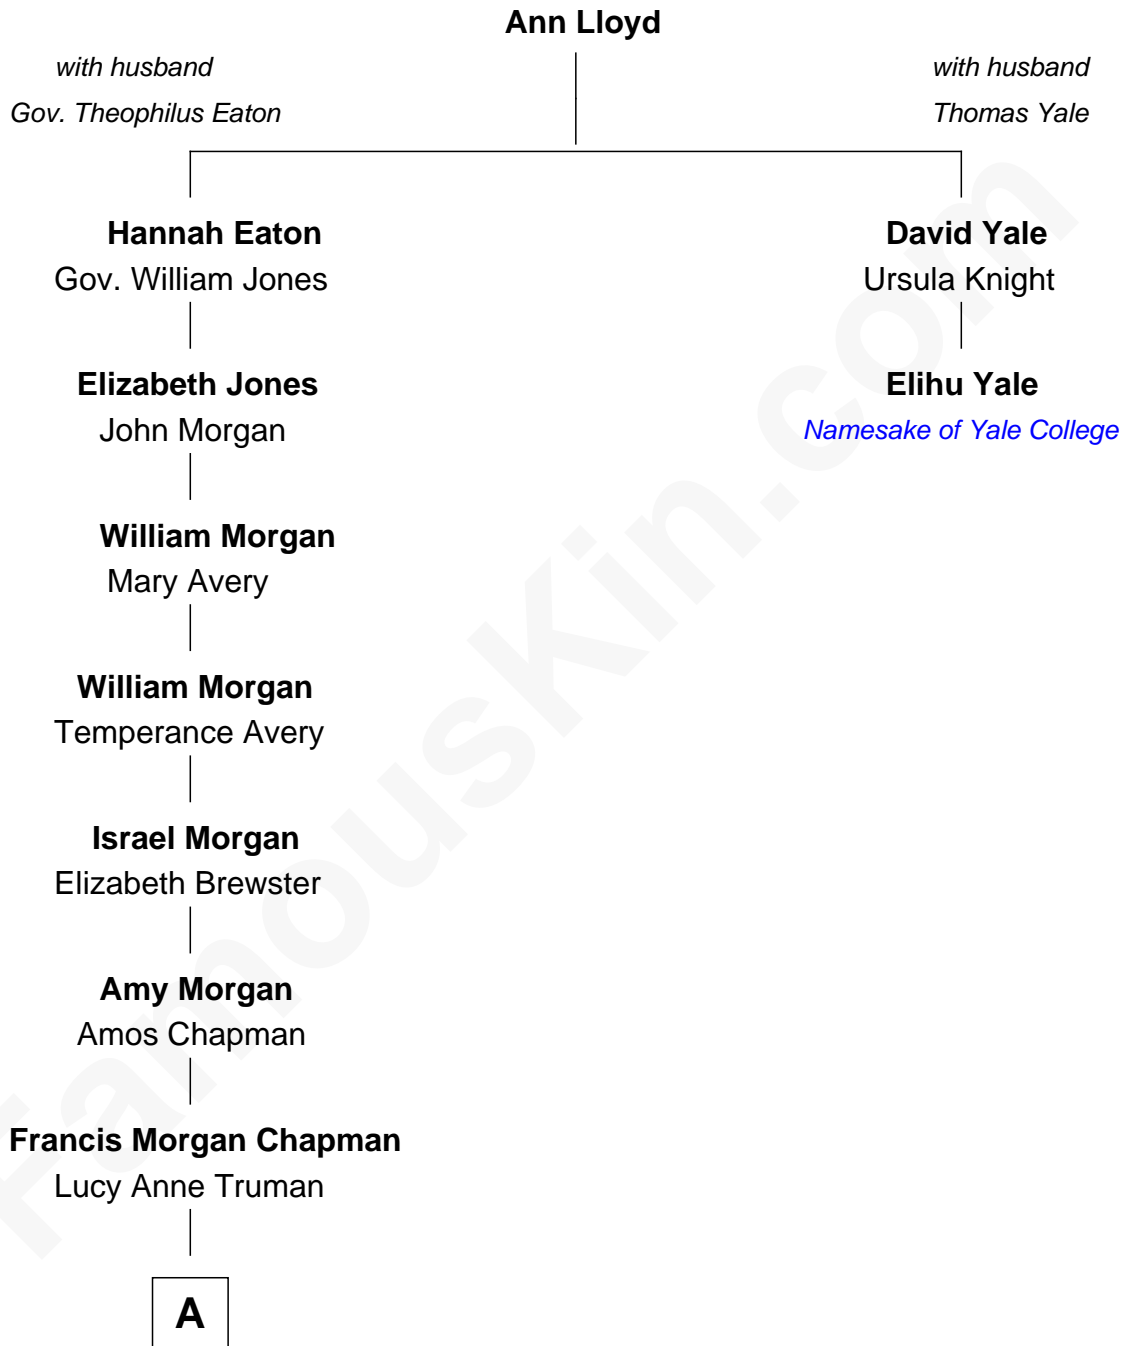

FamousKin.com Relationship Chart of

Nelson Rockefeller

41st U.S. Vice-President

1st cousin 8 times removed of

Elihu Yale

Benefactor and Namesake of Yale College

A

Abby Pearce Truman Chapman

Nelson Wilmarth Aldrich

Abby Greene Aldrich

John Davison Rockefeller

Nelson Rockefeller

41st U.S. Vice-President

FamousKin.com