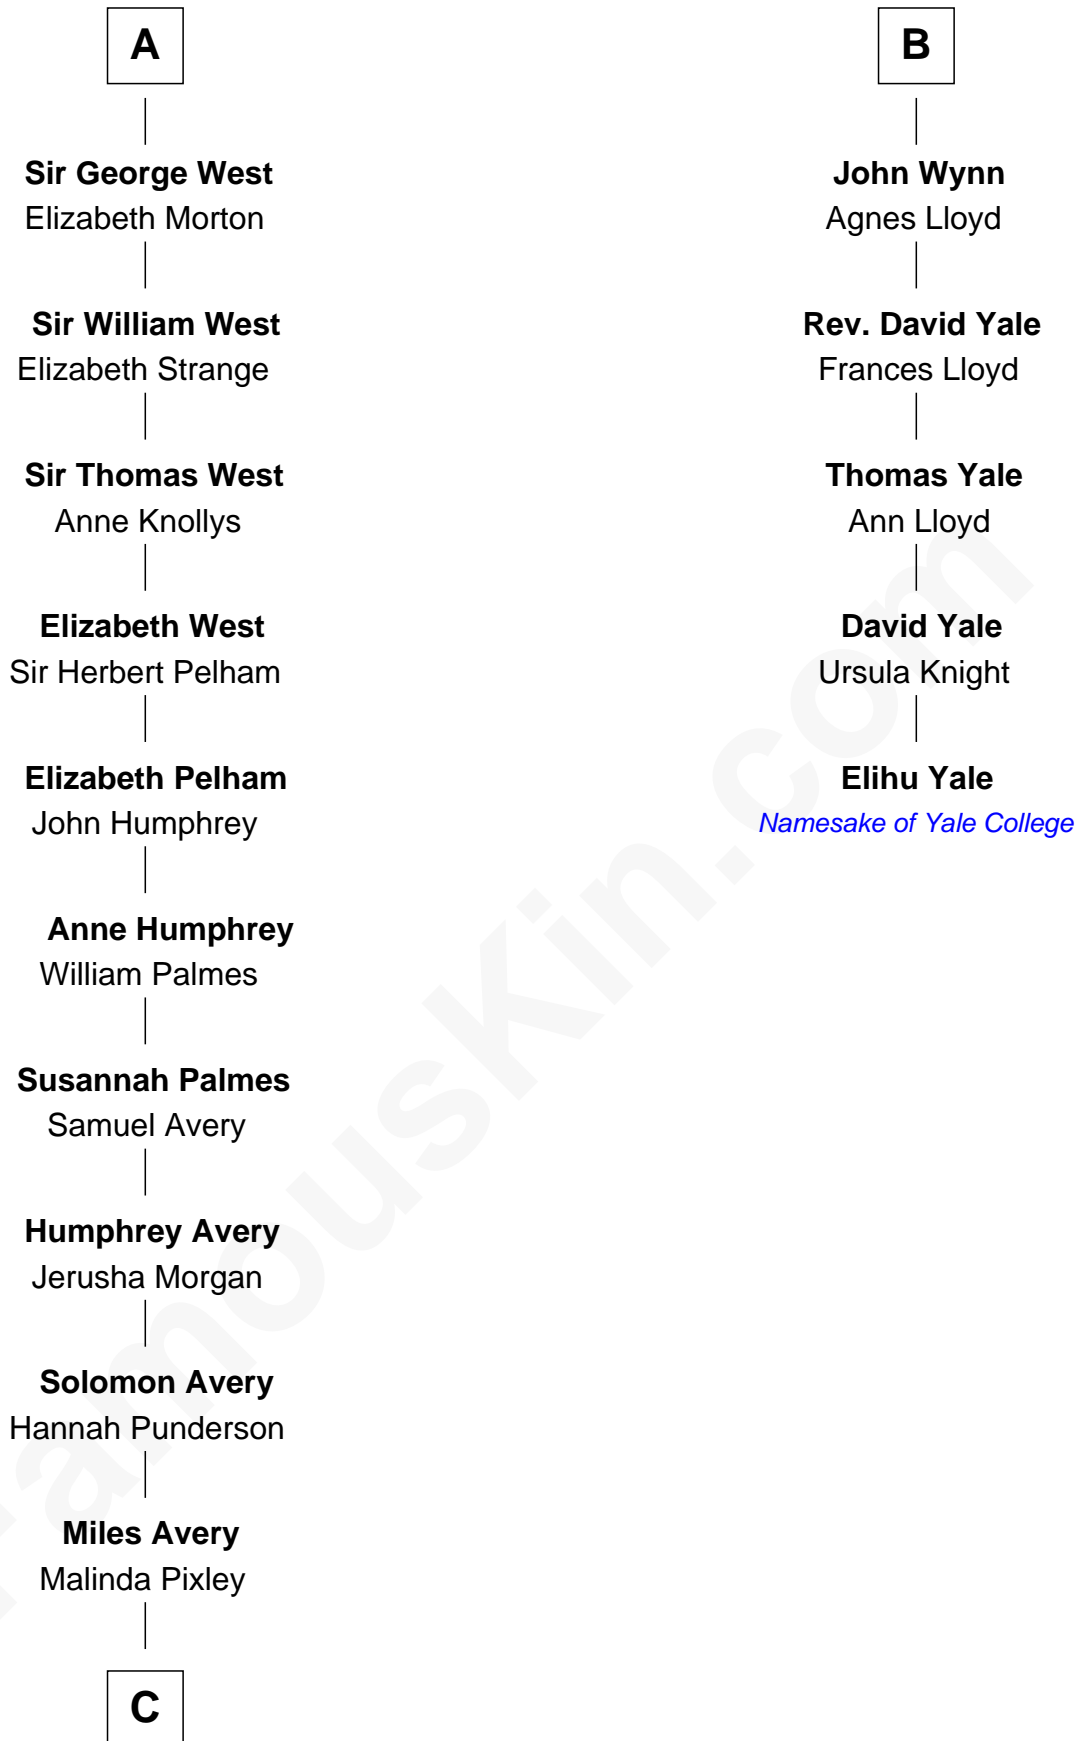

# FamousKin.com Relationship Chart of

**Nelson Rockefeller**

41st U.S. Vice-President

11th cousin 10 times removed of

**Elihu Yale**

Benefactor and Namesake of Yale College

**C**

—  
**Lucy Avery**

Godfrey Lewis Rockefeller

—  
**William Avery Rockefeller**

Eliza Davison

—  
**John Davison Rockefeller**

Laura Celestia Spelman

—  
**John Davison Rockefeller**

Abby Greene Aldrich

—  
**Nelson Rockefeller**

*41st U.S. Vice-President*

FamousKin.com