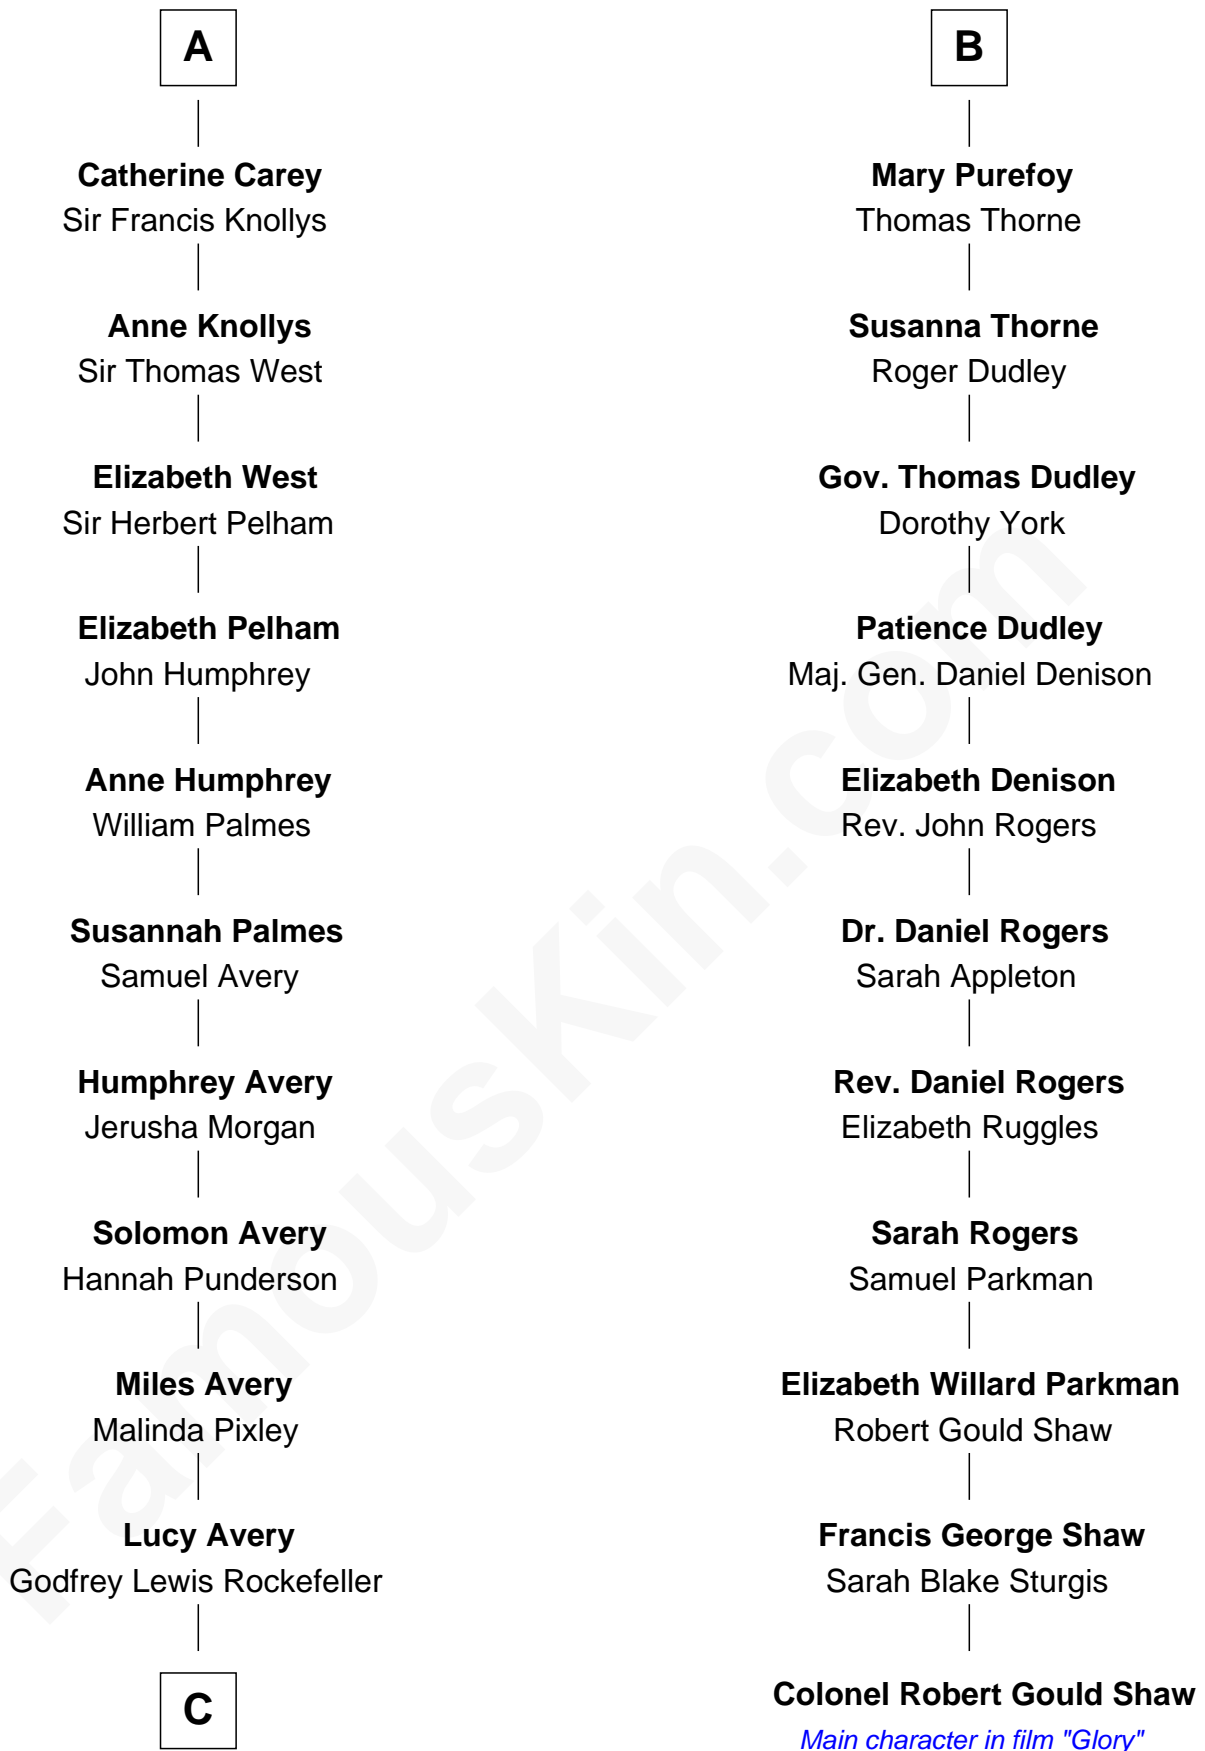

# FamousKin.com Relationship Chart of

**Nelson Rockefeller**

*41st U.S. Vice-President*

17th cousin 3 times removed of

**Colonel Robert Gould Shaw**

*U.S. Civil War leader of film "Glory" fame*

**Sir John Howard**

Alice de Bois

**Sir Robert Howard**

Margaret de Scales

**Sir John Howard**

Alice Tendring

**Sir Robert Howard**

Margaret Mowbray

**Sir John Howard**

**Isabel Brome**

John Denton

**Alice Denton**

Nicholas Purefoy

**Edward Purefoy**

Anne Fettiplace

**B**

**C**

—  
**William Avery Rockefeller**

Eliza Davison

—  
**John Davison Rockefeller**

Laura Celestia Spelman

—  
**John Davison Rockefeller**

Abby Greene Aldrich

—  
**Nelson Rockefeller**

*41st U.S. Vice-President*