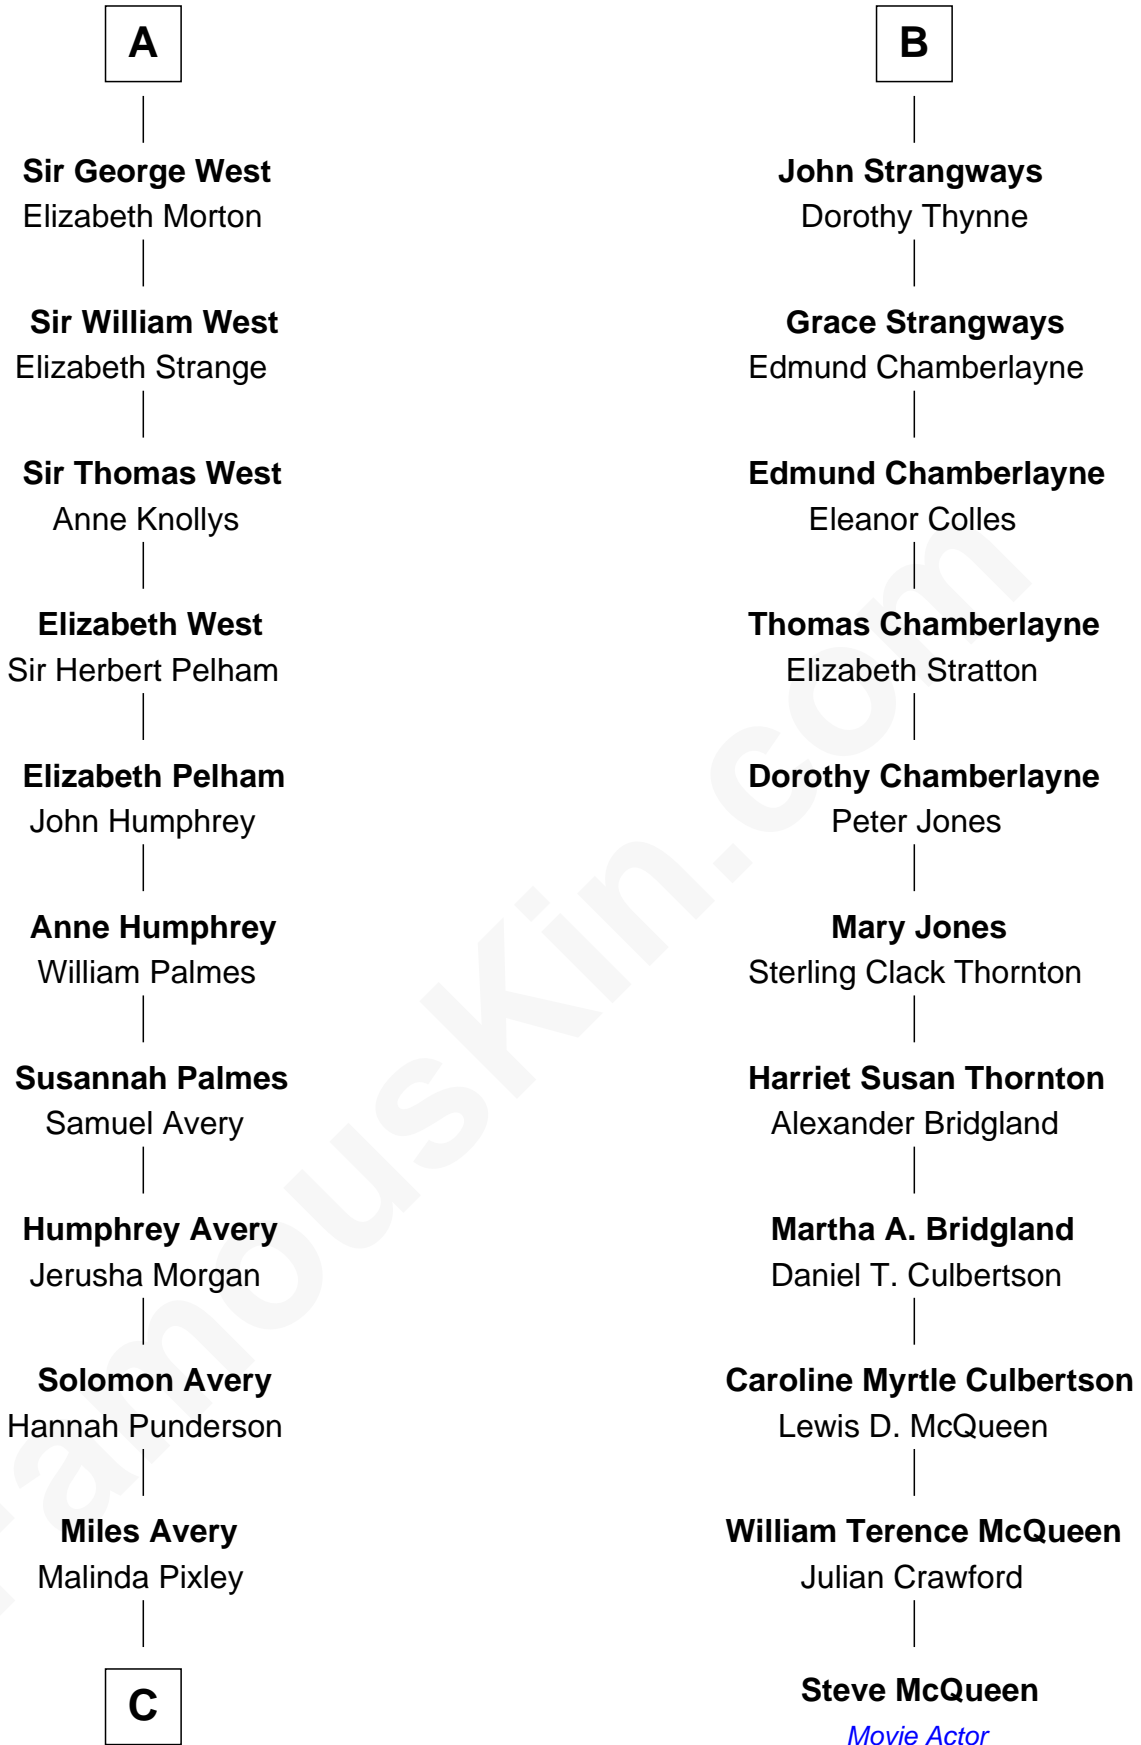

# FamousKin.com Relationship Chart of

**Nelson Rockefeller**

*41st U.S. Vice-President*

17th cousin 4 times removed of

**Steve McQueen**

*Movie Actor*

**C**

—  
**Lucy Avery**

Godfrey Lewis Rockefeller

—  
**William Avery Rockefeller**

Eliza Davison

—  
**John Davison Rockefeller**

Laura Celestia Spelman

—  
**John Davison Rockefeller**

Abby Greene Aldrich

—  
**Nelson Rockefeller**

*41st U.S. Vice-President*

FamousKin.com