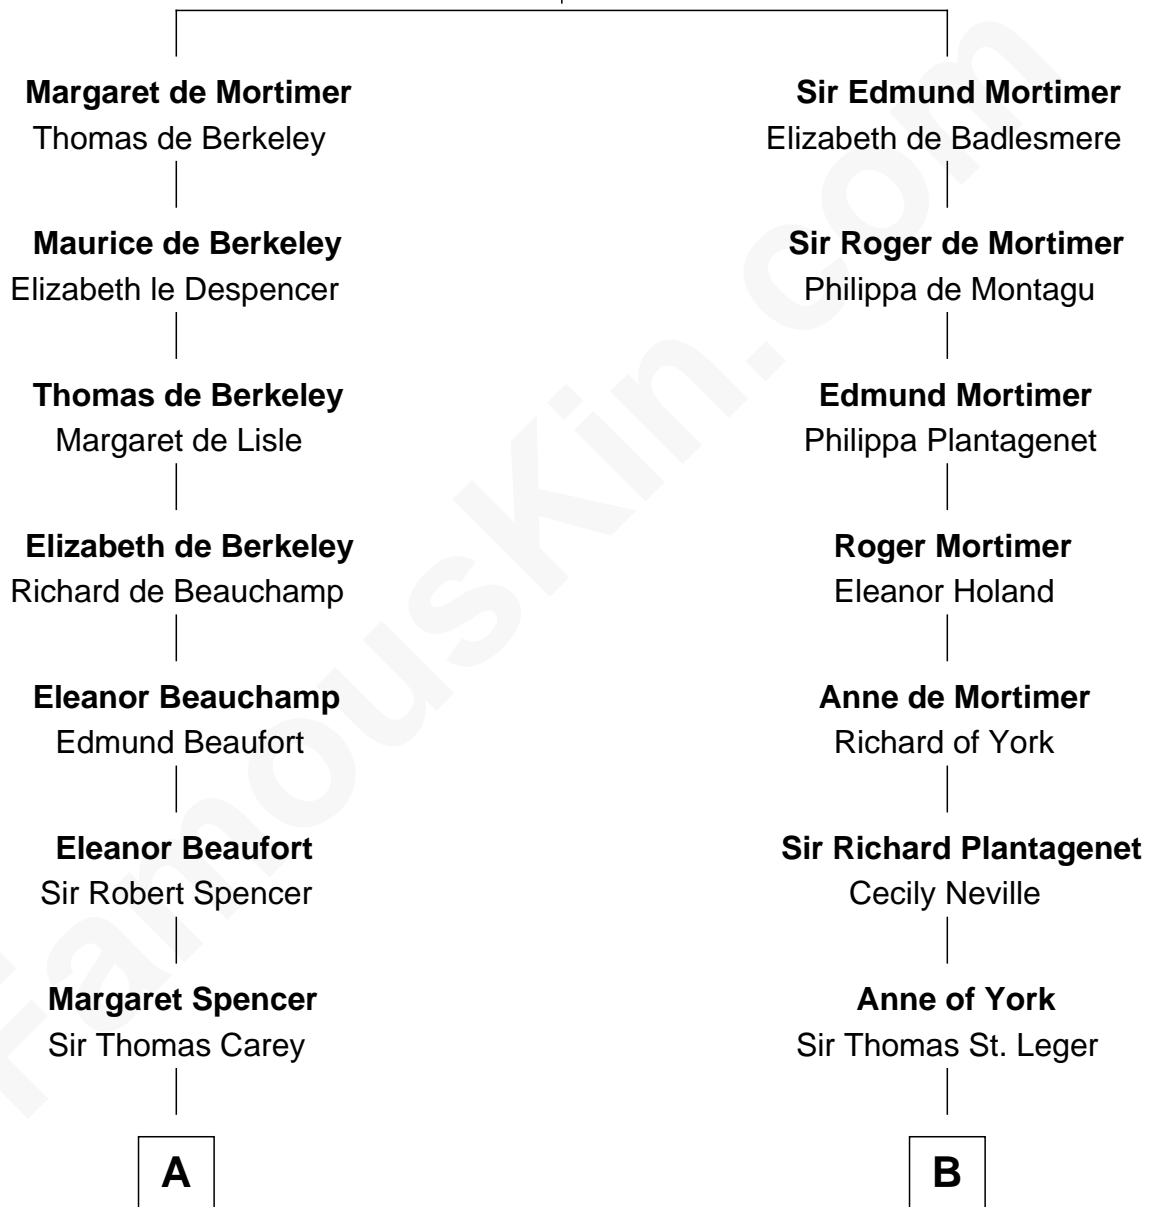

FamousKin.com Relationship Chart of

Nelson Rockefeller

41st U.S. Vice-President

20th cousin 1 time removed of

Steve McQueen

Movie Actor

Roger de Mortimer

Joan de Geneville

C

Lucy Avery

Godfrey Lewis Rockefeller

William Avery Rockefeller

Eliza Davison

John Davison Rockefeller

Laura Celestia Spelman

John Davison Rockefeller

Abby Greene Aldrich

Nelson Rockefeller

41st U.S. Vice-President

D

Martha A. Bridgland

Daniel T. Culbertson

Caroline Myrtle Culbertson

Lewis D. McQueen