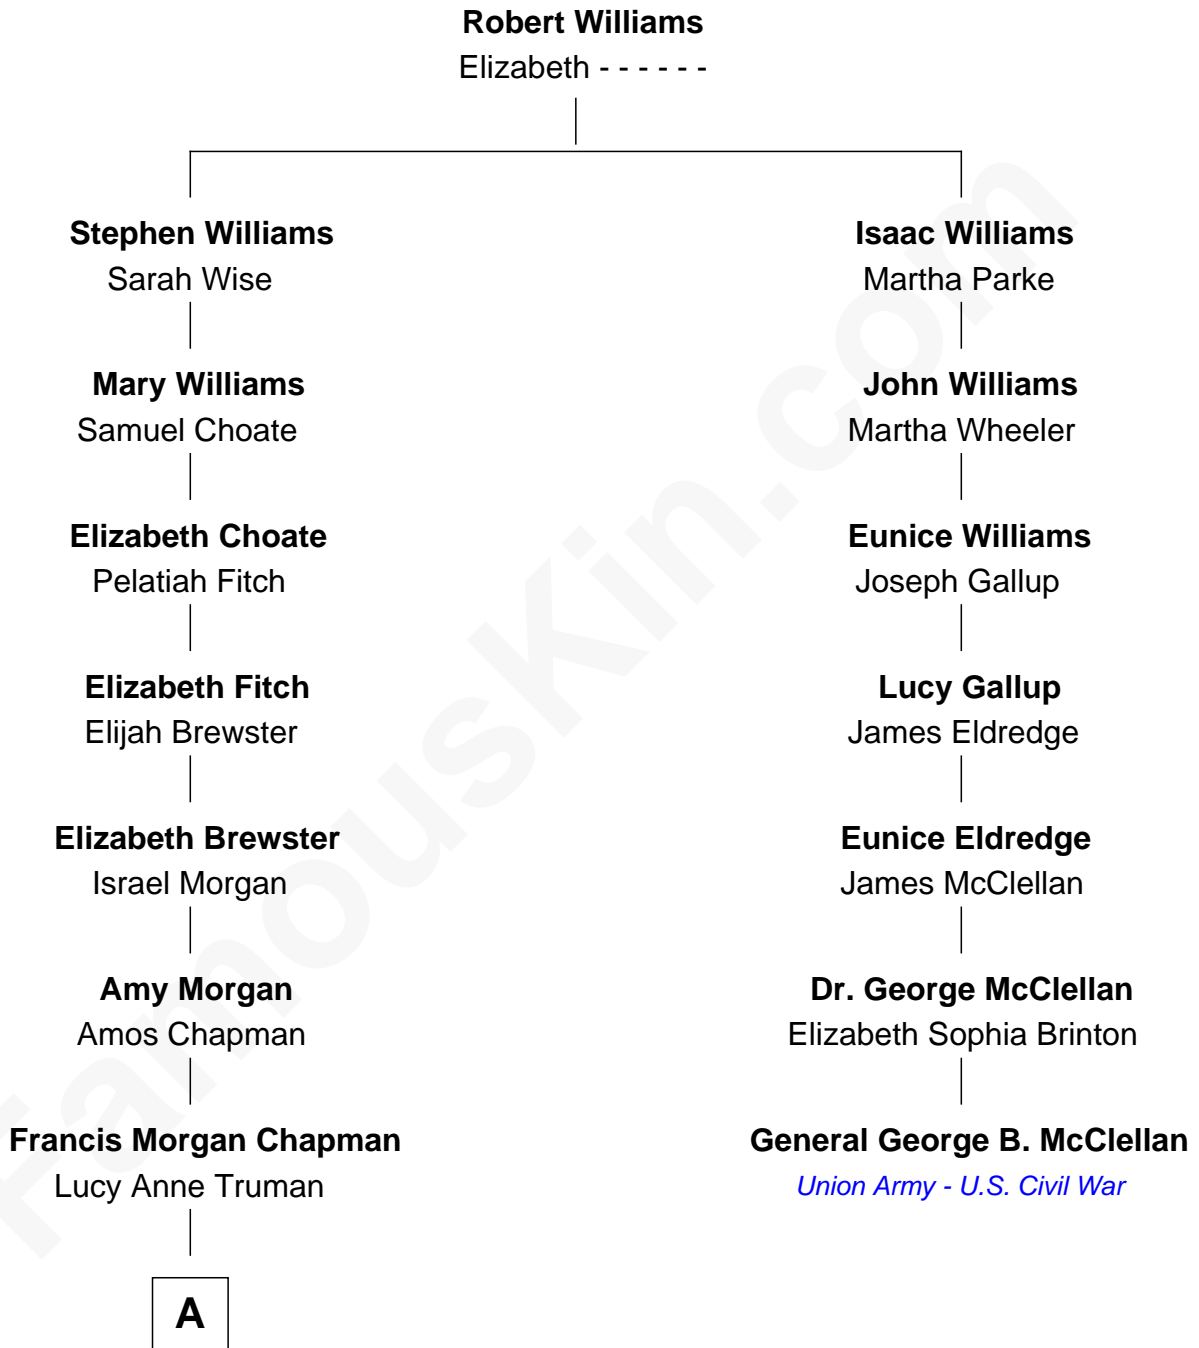

FamousKin.com Relationship Chart of

Nelson Rockefeller
41st U.S. Vice-President

6th cousin 3 times removed of

General George B. McClellan
Union Army - U.S. Civil War

A

Abby Pearce Truman Chapman

Nelson Wilmarth Aldrich

Abby Greene Aldrich

John Davison Rockefeller

Nelson Rockefeller

41st U.S. Vice-President

FamousKin.com