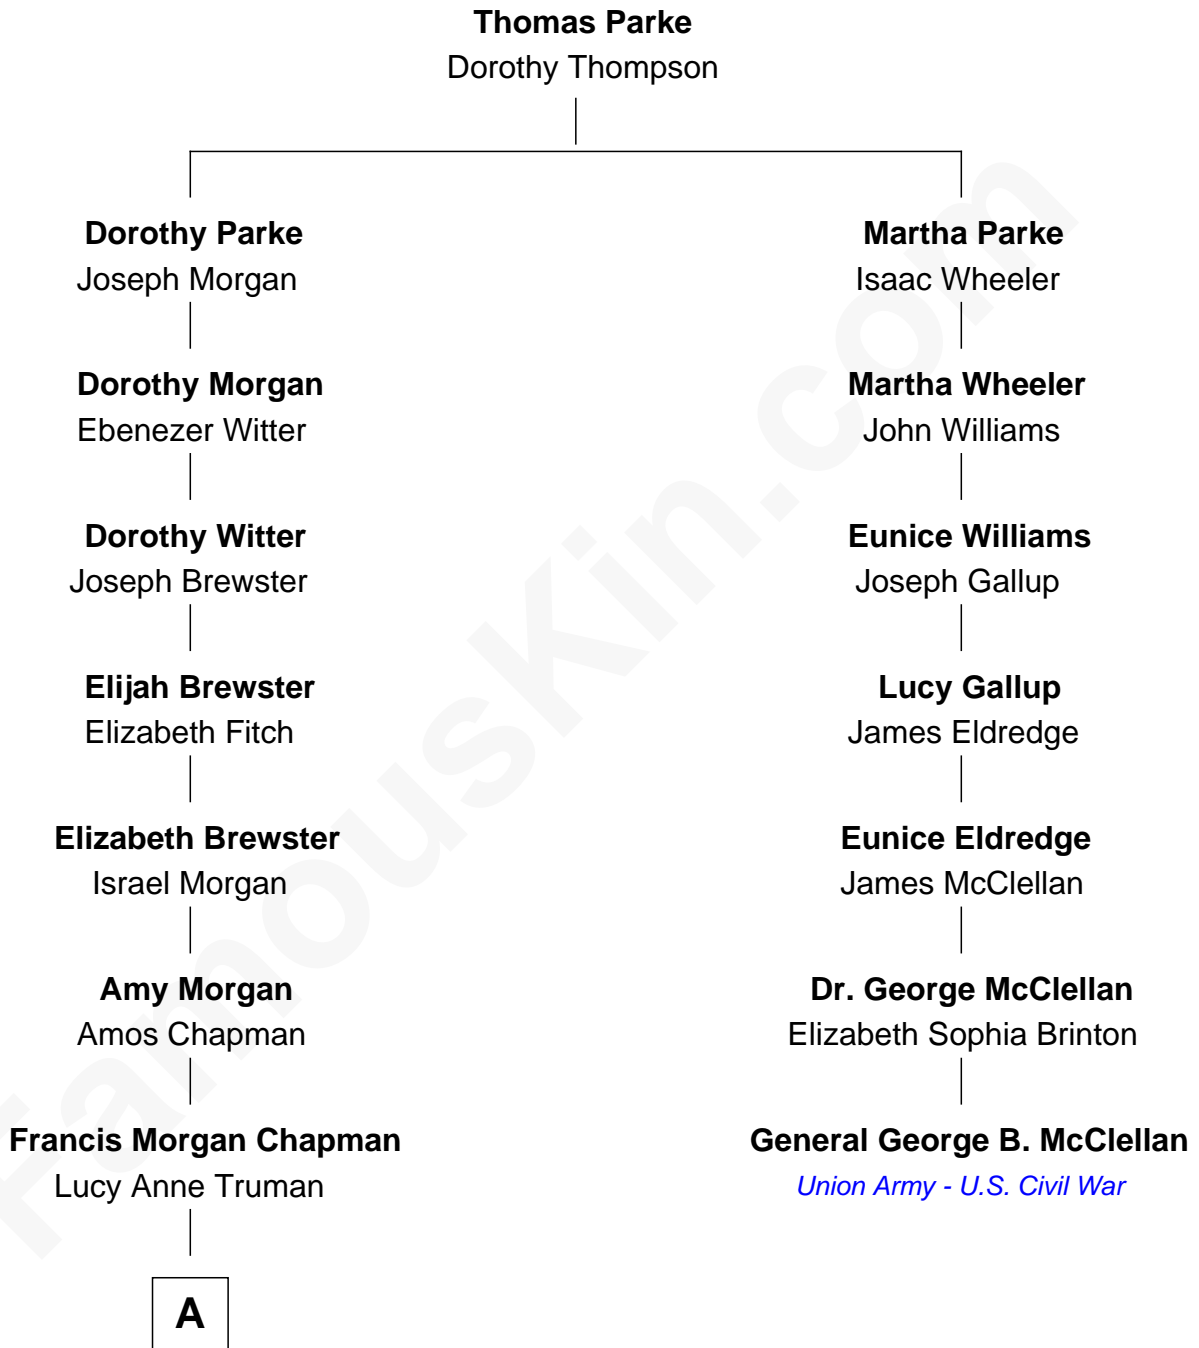

# FamousKin.com Relationship Chart of

**Nelson Rockefeller**  
41st U.S. Vice-President

6th cousin 3 times removed of

**General George B. McClellan**  
Union Army - U.S. Civil War

**A**

Abby Pearce Truman Chapman

Nelson Wilmarth Aldrich

Abby Greene Aldrich

John Davison Rockefeller

Nelson Rockefeller

*41st U.S. Vice-President*

FamousKin.com