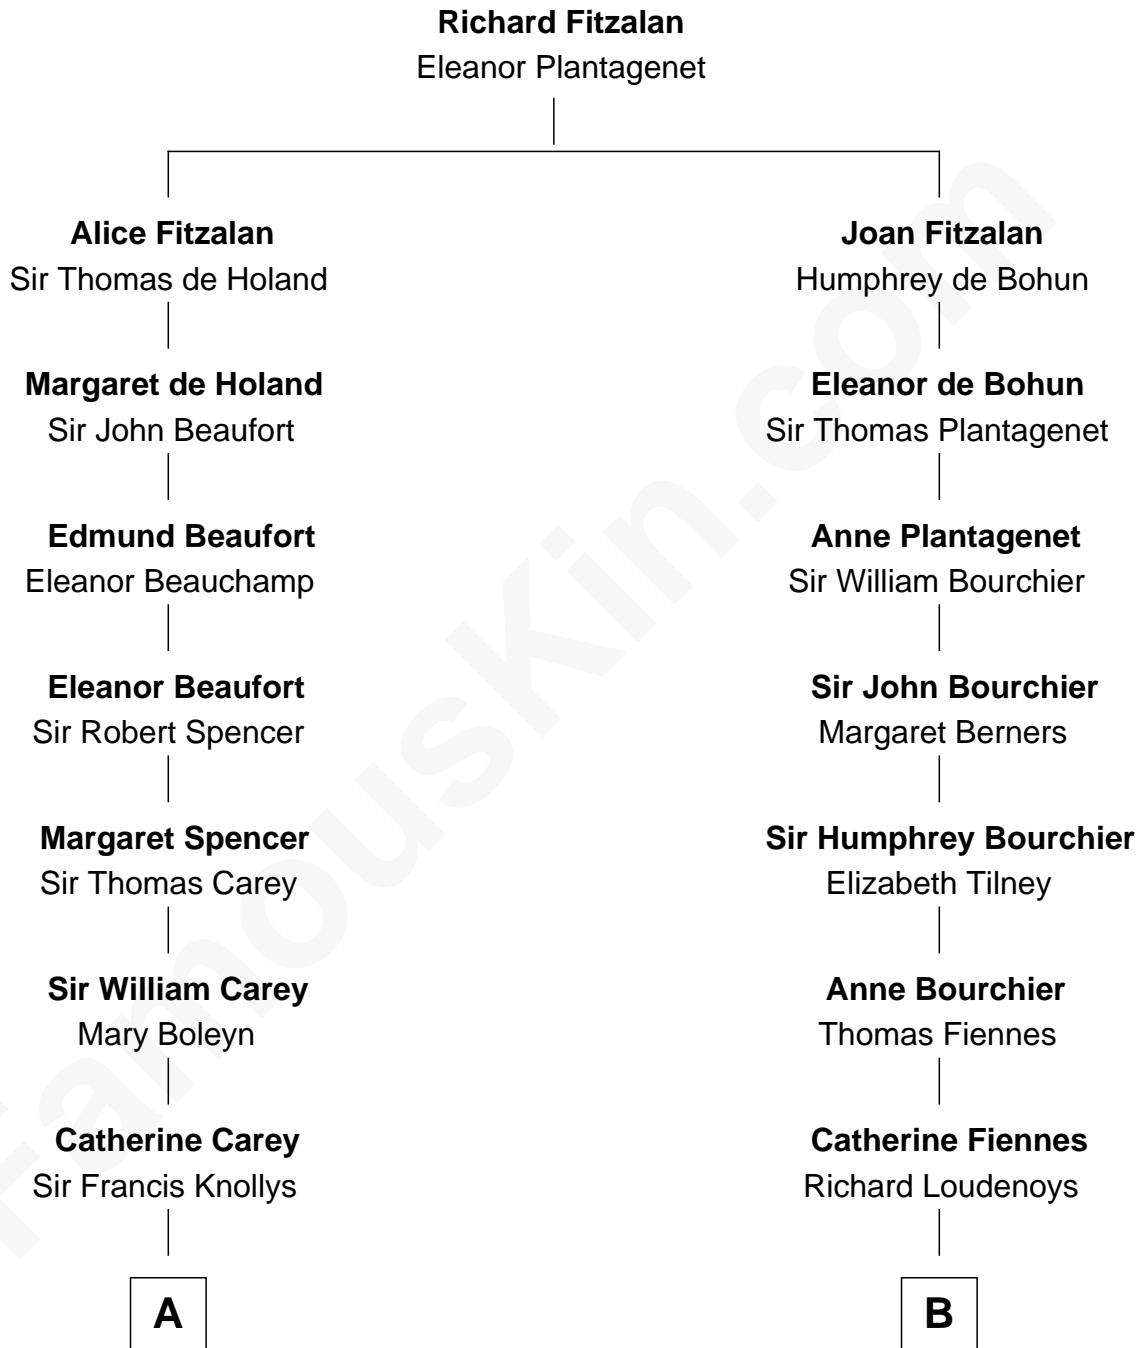

FamousKin.com
Relationship Chart of
Nelson Rockefeller
41st U.S. Vice-President

19th cousin 2 times removed of

Anne Baxter
Movie Actress

C

John Davison Rockefeller

Laura Celestia Spelman

John Davison Rockefeller

Abby Greene Aldrich

Nelson Rockefeller

41st U.S. Vice-President

D

Rev. David Wright

Abigail Goddard

William Carey Wright

Anna Lloyd Jones