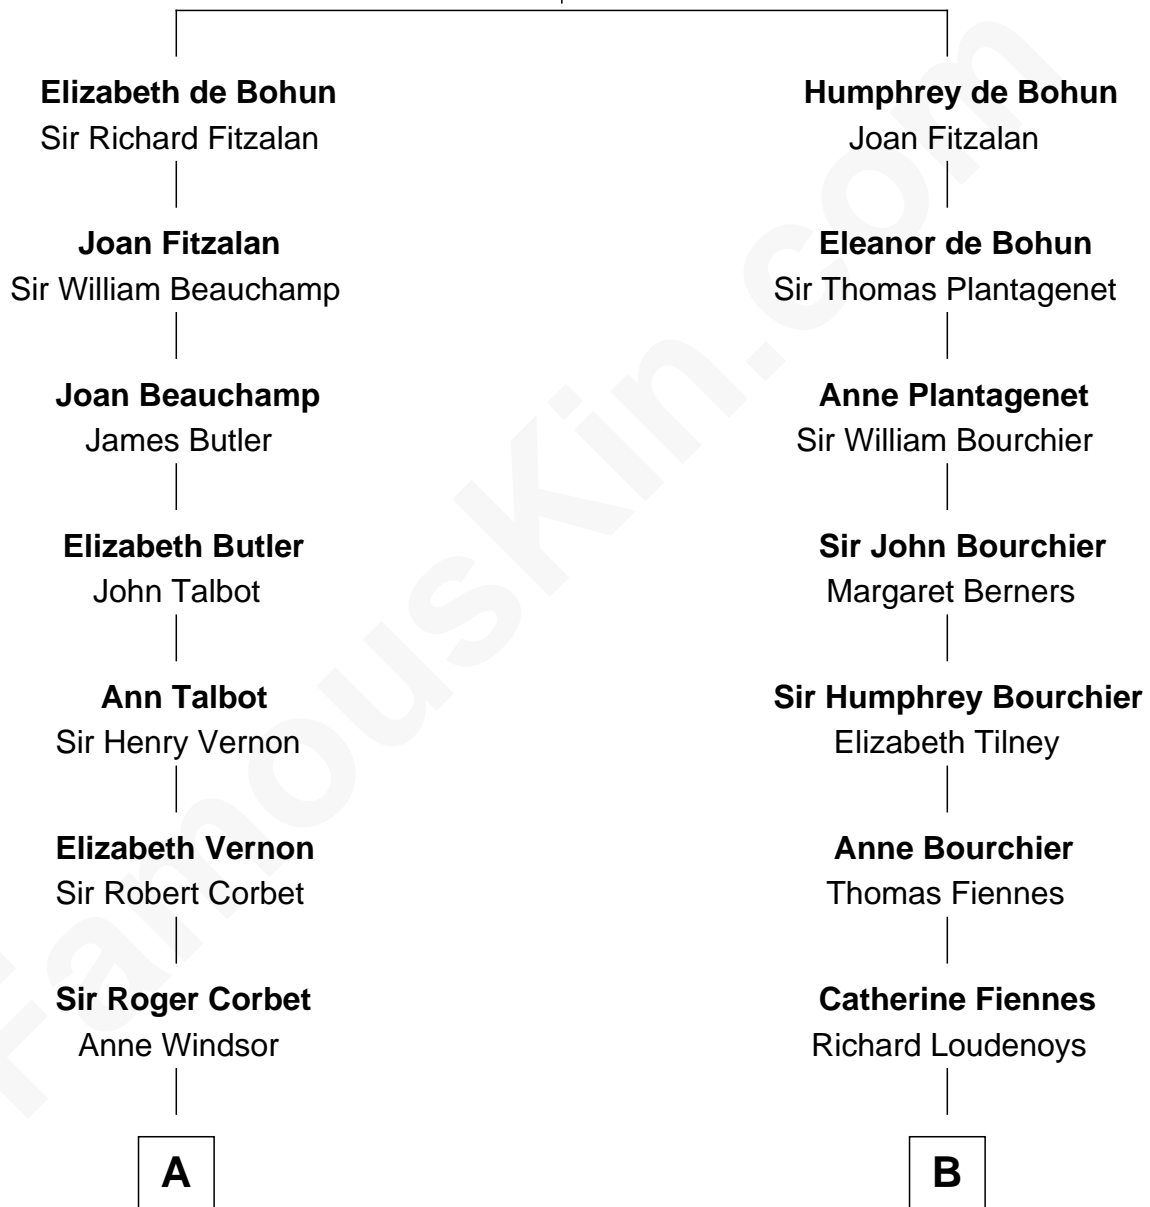

FamousKin.com Relationship Chart of

Nelson Rockefeller
41st U.S. Vice-President

20th cousin 1 time removed of

Anne Baxter
Movie Actress

Sir William de Bohun
Elizabeth de Badlesmere

C

William Avery Rockefeller

Eliza Davison

John Davison Rockefeller

Laura Celestia Spelman

John Davison Rockefeller

Abby Greene Aldrich

Nelson Rockefeller

41st U.S. Vice-President

D