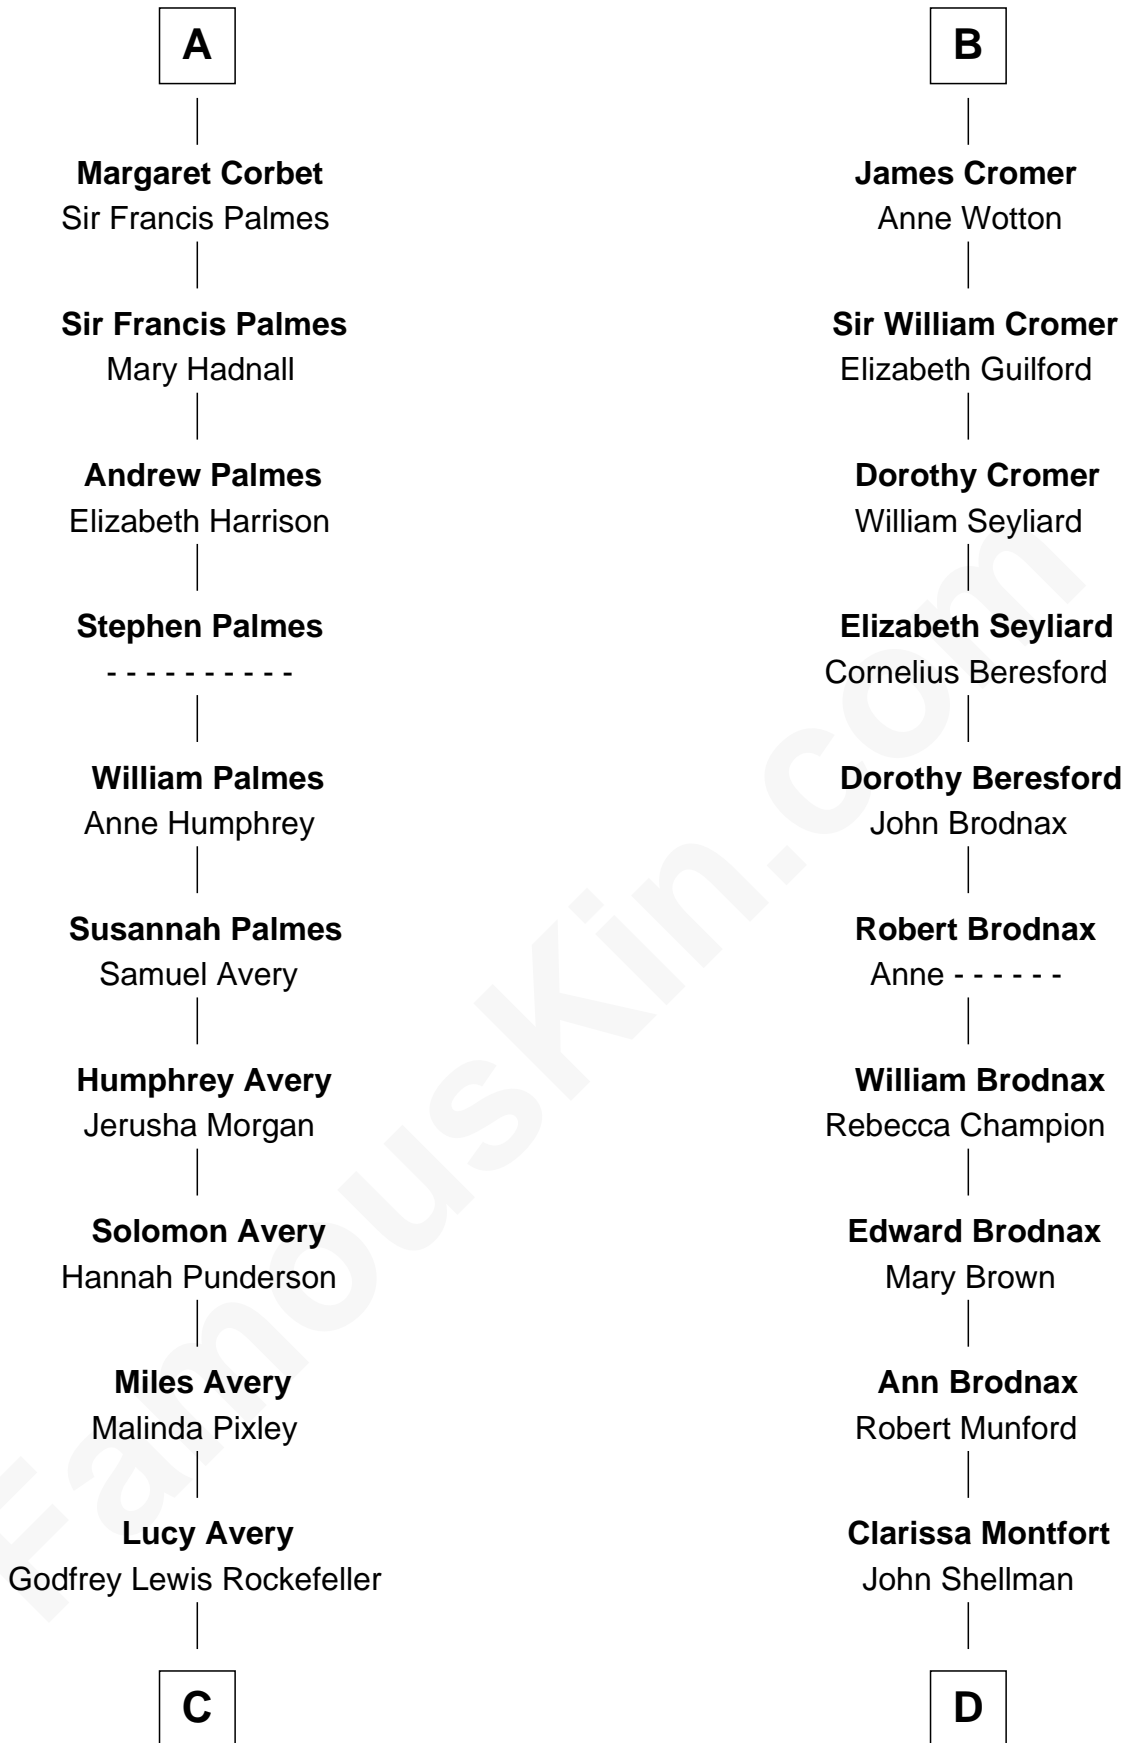

FamousKin.com Relationship Chart of

Nelson Rockefeller
41st U.S. Vice-President

20th cousin 1 time removed of

George H. W. Bush
41st U.S. President

Guy de Beauchamp
Alice de Toeni

Sir Thomas de Beauchamp
Katherine de Mortimer

Sir William Beauchamp
Joan Fitzalan

Joan Beauchamp
James Butler

Elizabeth Butler
John Talbot

Ann Talbot
Sir Henry Vernon

Elizabeth Vernon
Sir Robert Corbet

Sir Roger Corbet
Anne Windsor

A

Maud de Beauchamp
Sir Geoffrey de Say

Joan de Say
Sir William Fiennes

Sir William Fiennes
Elizabeth Batisford

Sir James Fiennes
Emiline Cromer

Elizabeth Fiennes
William Cromer

Sir James Cromer
Catherine Cantilupe

Sir James Cromer
Alice Hawte

B

C

William Avery Rockefeller

Eliza Davison

John Davison Rockefeller

Laura Celestia Spelman

John Davison Rockefeller

Abby Greene Aldrich

Nelson Rockefeller

41st U.S. Vice-President