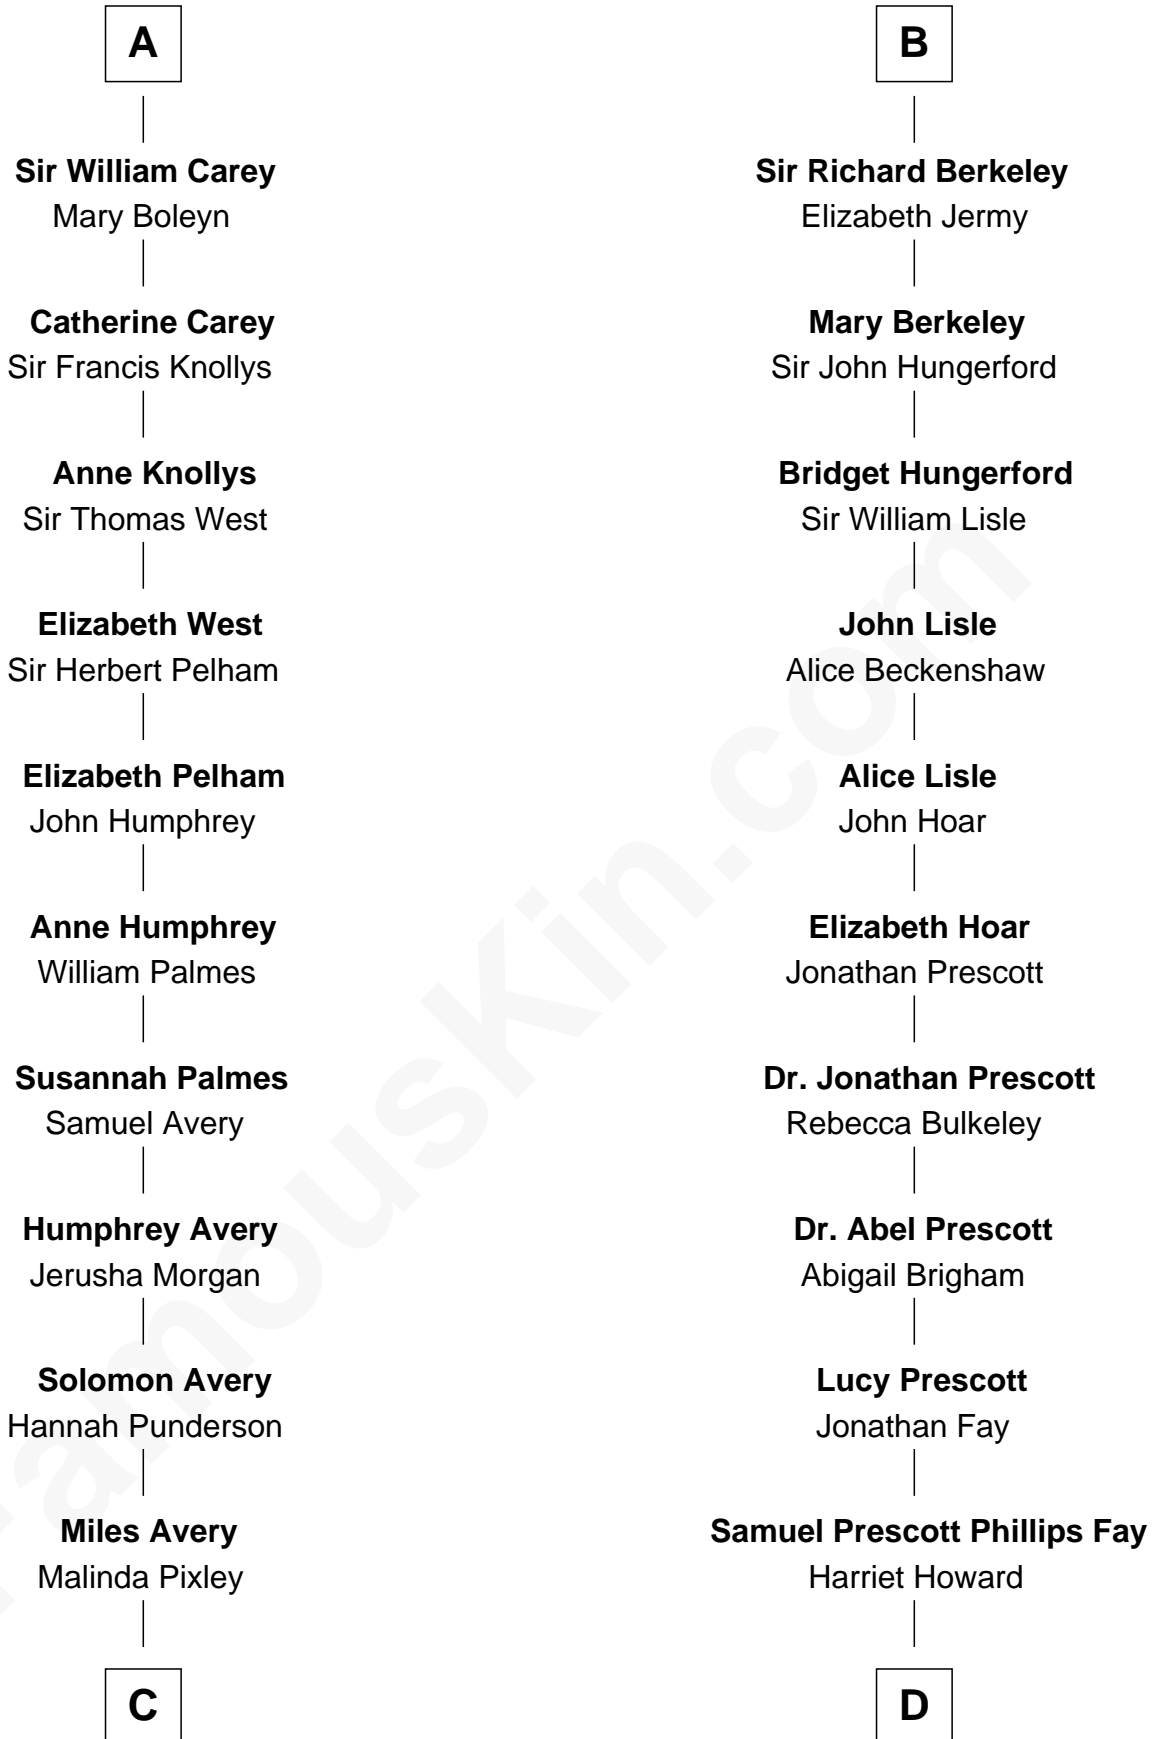

FamousKin.com Relationship Chart of

Nelson Rockefeller
41st U.S. Vice-President

21st cousin of

George H. W. Bush
41st U.S. President

Sir Maurice de Berkeley
Eve la Zouche

C

Lucy Avery
Godfrey Lewis Rockefeller

William Avery Rockefeller
Eliza Davison

John Davison Rockefeller
Laura Celestia Spelman

John Davison Rockefeller
Abby Greene Aldrich

Nelson Rockefeller
41st U.S. Vice-President

D

Samuel Howard Fay
Susan Montfort Shellman

Harriet Eleanor Fay
Rev. James Smith Bush

Samuel Prescott Bush
Flora Sheldon

Prescott Sheldon Bush
Dorothy Wear Walker

George H. W. Bush
41st U.S. President