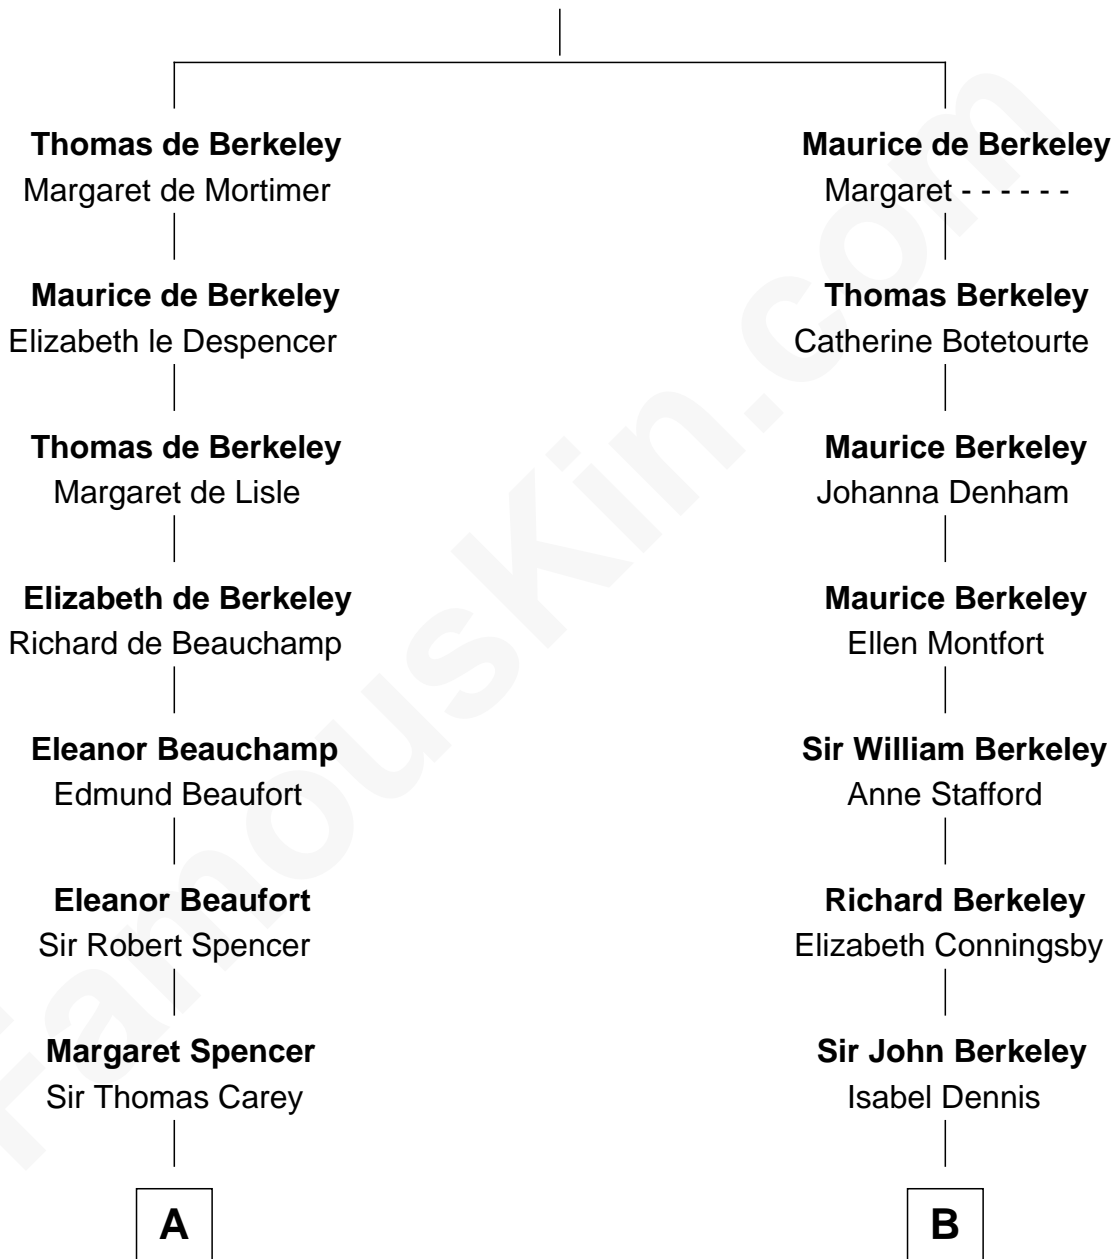

FamousKin.com Relationship Chart of

Nelson Rockefeller
41st U.S. Vice-President

21st cousin of

George H. W. Bush
41st U.S. President

Sir Maurice de Berkeley
Eve la Zouche

C

Lucy Avery
Godfrey Lewis Rockefeller

William Avery Rockefeller
Eliza Davison

John Davison Rockefeller
Laura Celestia Spelman

John Davison Rockefeller
Abby Greene Aldrich

Nelson Rockefeller
41st U.S. Vice-President

D

Samuel Howard Fay
Susan Montfort Shellman

Harriet Eleanor Fay
Rev. James Smith Bush

Samuel Prescott Bush
Flora Sheldon

Prescott Sheldon Bush
Dorothy Wear Walker

George H. W. Bush
41st U.S. President