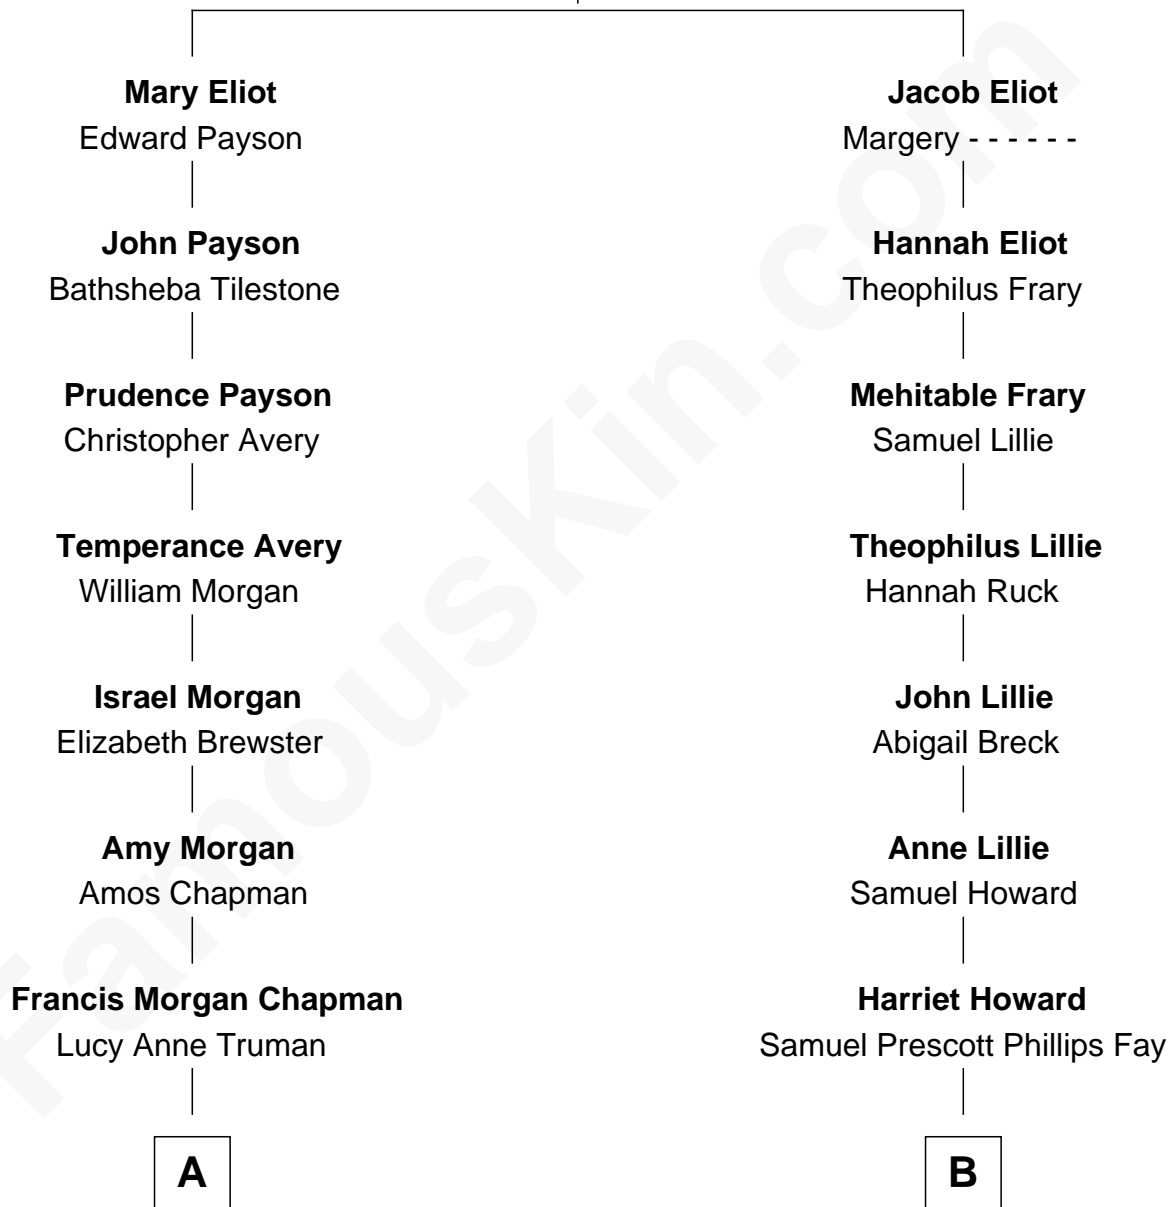

FamousKin.com Relationship Chart of

Nelson Rockefeller

41st U.S. Vice-President

9th cousin 2 times removed of

George H. W. Bush

41st U.S. President

Bennett Eliot

Lettice Alger

A

Abby Pearce Truman Chapman

Nelson Wilmarth Aldrich

Abby Greene Aldrich

John Davison Rockefeller

Nelson Rockefeller

41st U.S. Vice-President

B

Samuel Howard Fay

Susan Montfort Shellman

Harriet Eleanor Fay

Rev. James Smith Bush

Samuel Prescott Bush

Flora Sheldon

Prescott Sheldon Bush

Dorothy Wear Walker