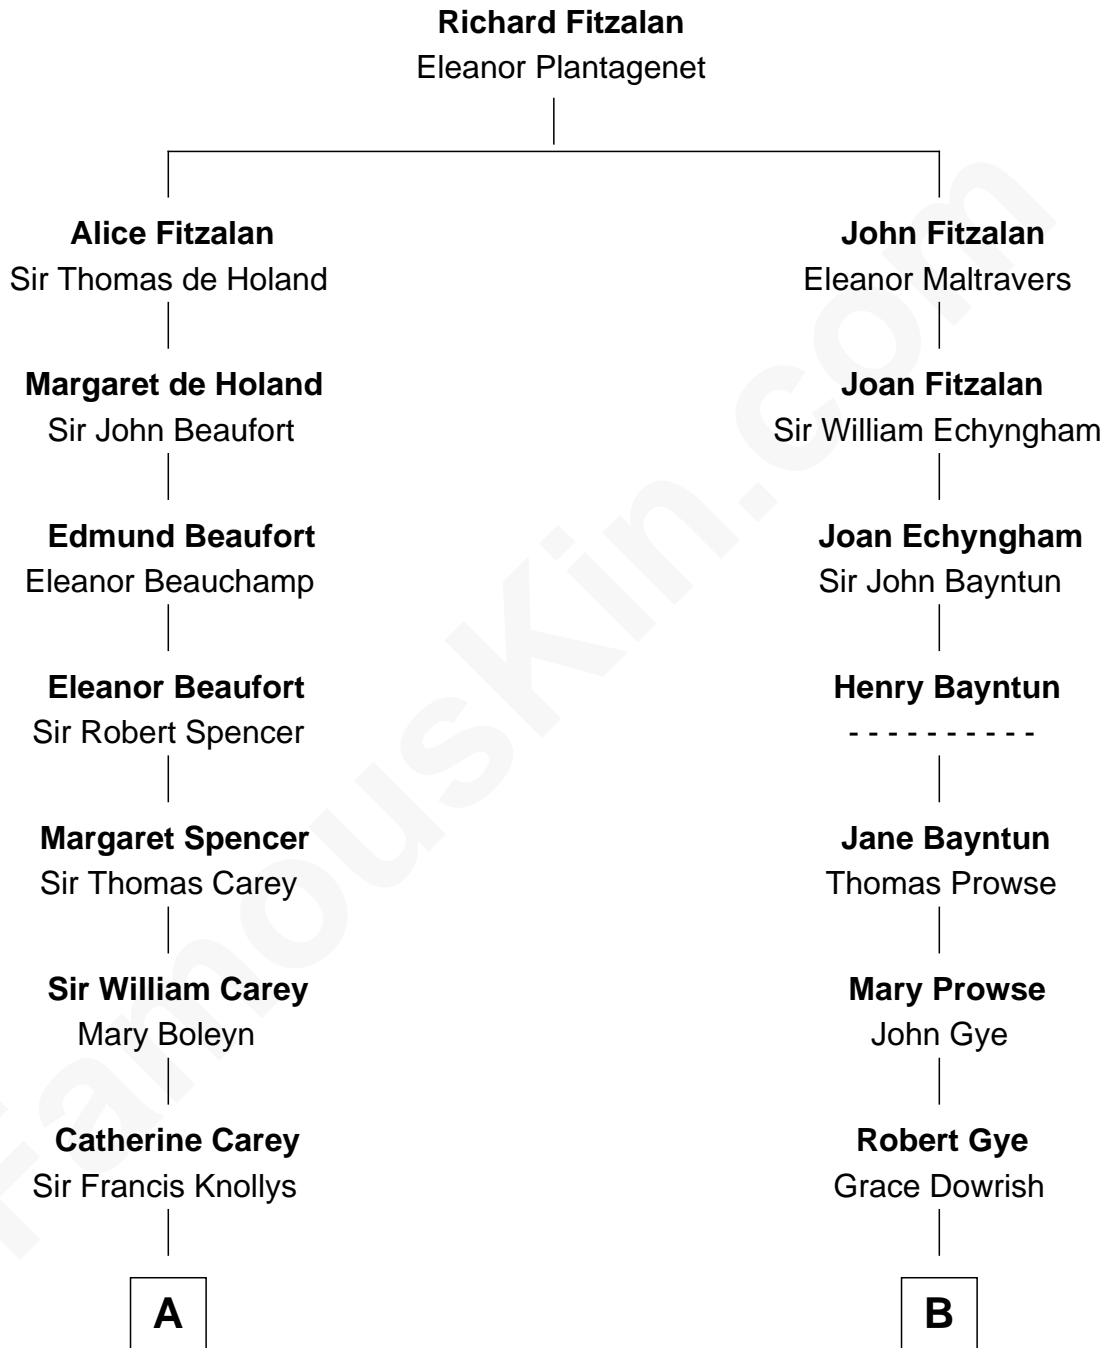

FamousKin.com Relationship Chart of

Nelson Rockefeller

41st U.S. Vice-President

18th cousin 1 time removed of

Barbara (Pierce) Bush

First Lady of President George H.W. Bush

C

John Davison Rockefeller

Laura Celestia Spelman

John Davison Rockefeller

Abby Greene Aldrich

Nelson Rockefeller

41st U.S. Vice-President

D

Marvin Pierce

Pauline Robinson