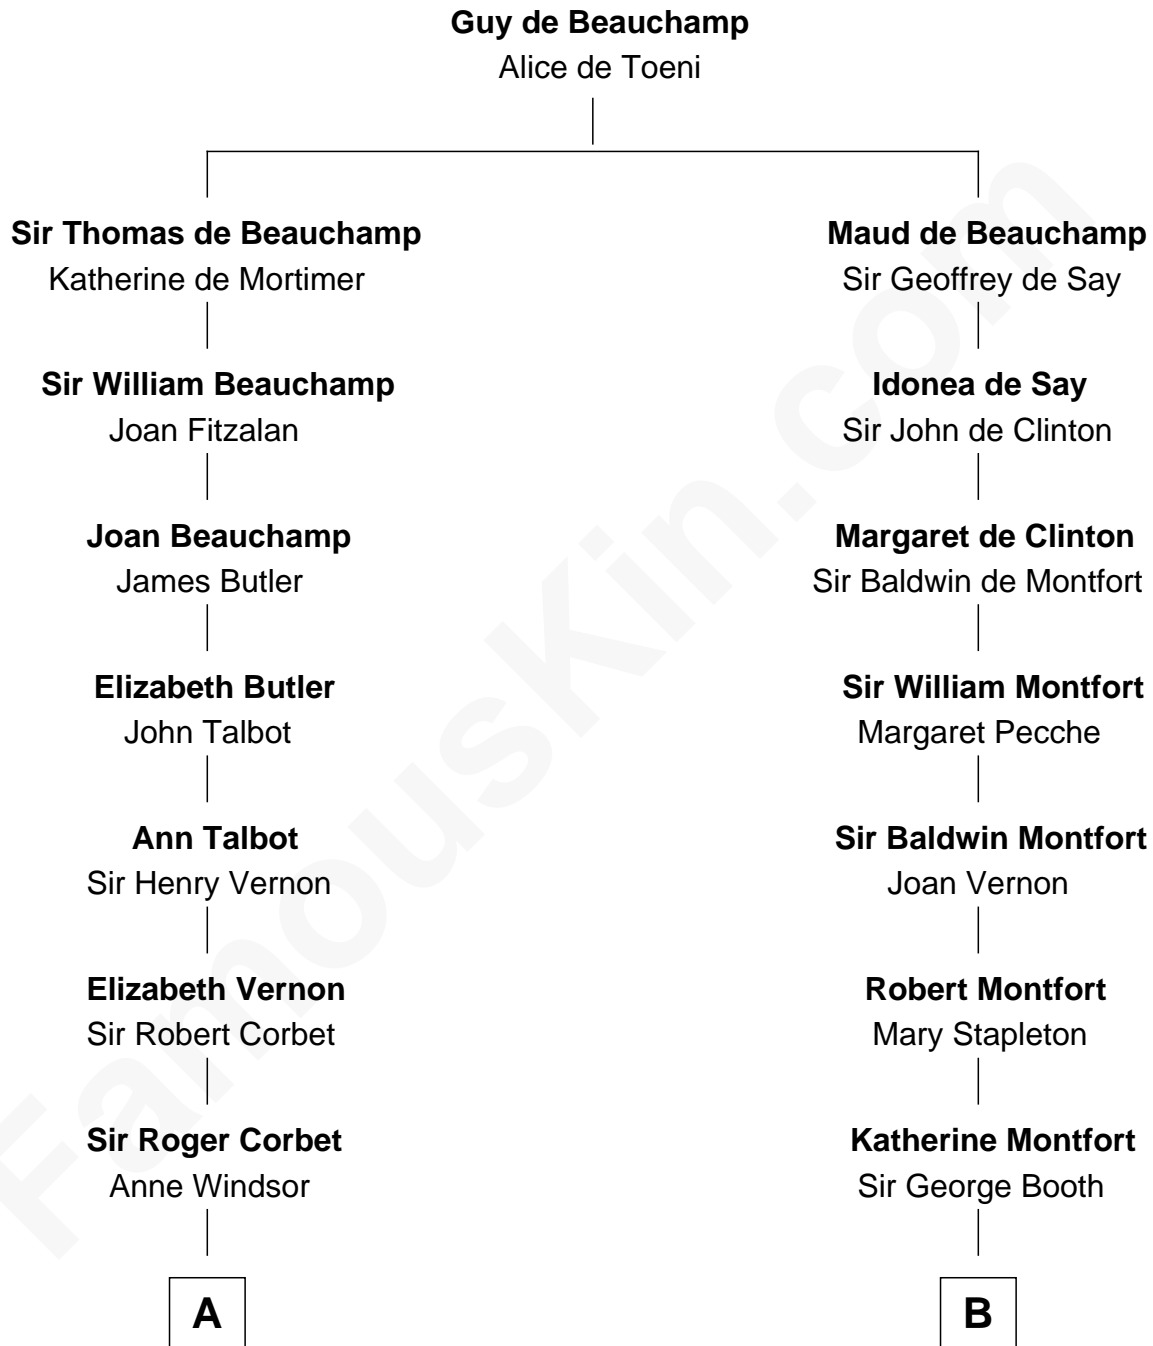

FamousKin.com Relationship Chart of

Nelson Rockefeller

41st U.S. Vice-President

20th cousin 1 time removed of

Barbara (Pierce) Bush

First Lady of President George H.W. Bush

C

William Avery Rockefeller

Eliza Davison

John Davison Rockefeller

Laura Celestia Spelman

John Davison Rockefeller

Abby Greene Aldrich

Nelson Rockefeller

41st U.S. Vice-President

D

Samuel Ross Marvin

Julia Ann Place

Jerome Place Marvin

Martha Ann Stokes

Mabel Marvin

Scott Pierce

Marvin Pierce

Pauline Robinson