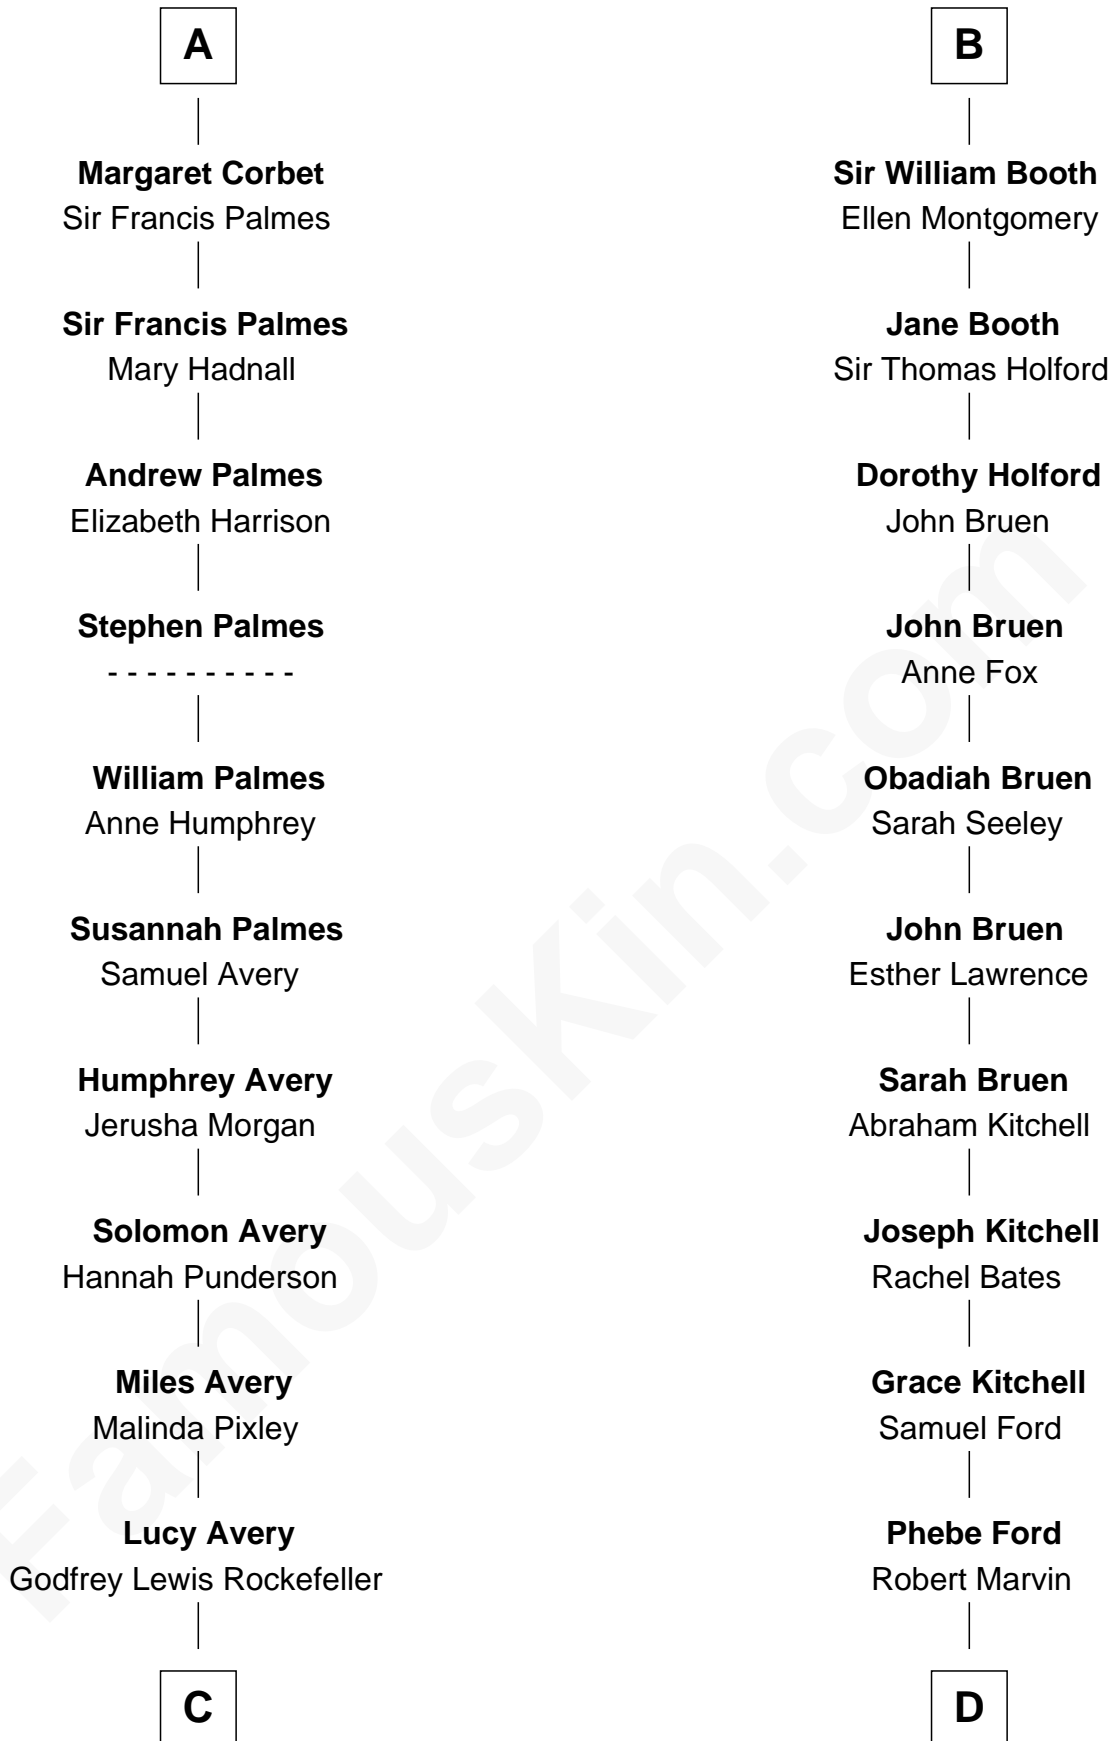

FamousKin.com Relationship Chart of

Nelson Rockefeller

41st U.S. Vice-President

20th cousin 1 time removed of

Barbara (Pierce) Bush

First Lady of President George H.W. Bush

C

William Avery Rockefeller

Eliza Davison

John Davison Rockefeller

Laura Celestia Spelman

John Davison Rockefeller

Abby Greene Aldrich

Nelson Rockefeller

41st U.S. Vice-President

D

Samuel Ross Marvin

Julia Ann Place

Jerome Place Marvin

Martha Ann Stokes

Mabel Marvin

Scott Pierce

Marvin Pierce

Pauline Robinson