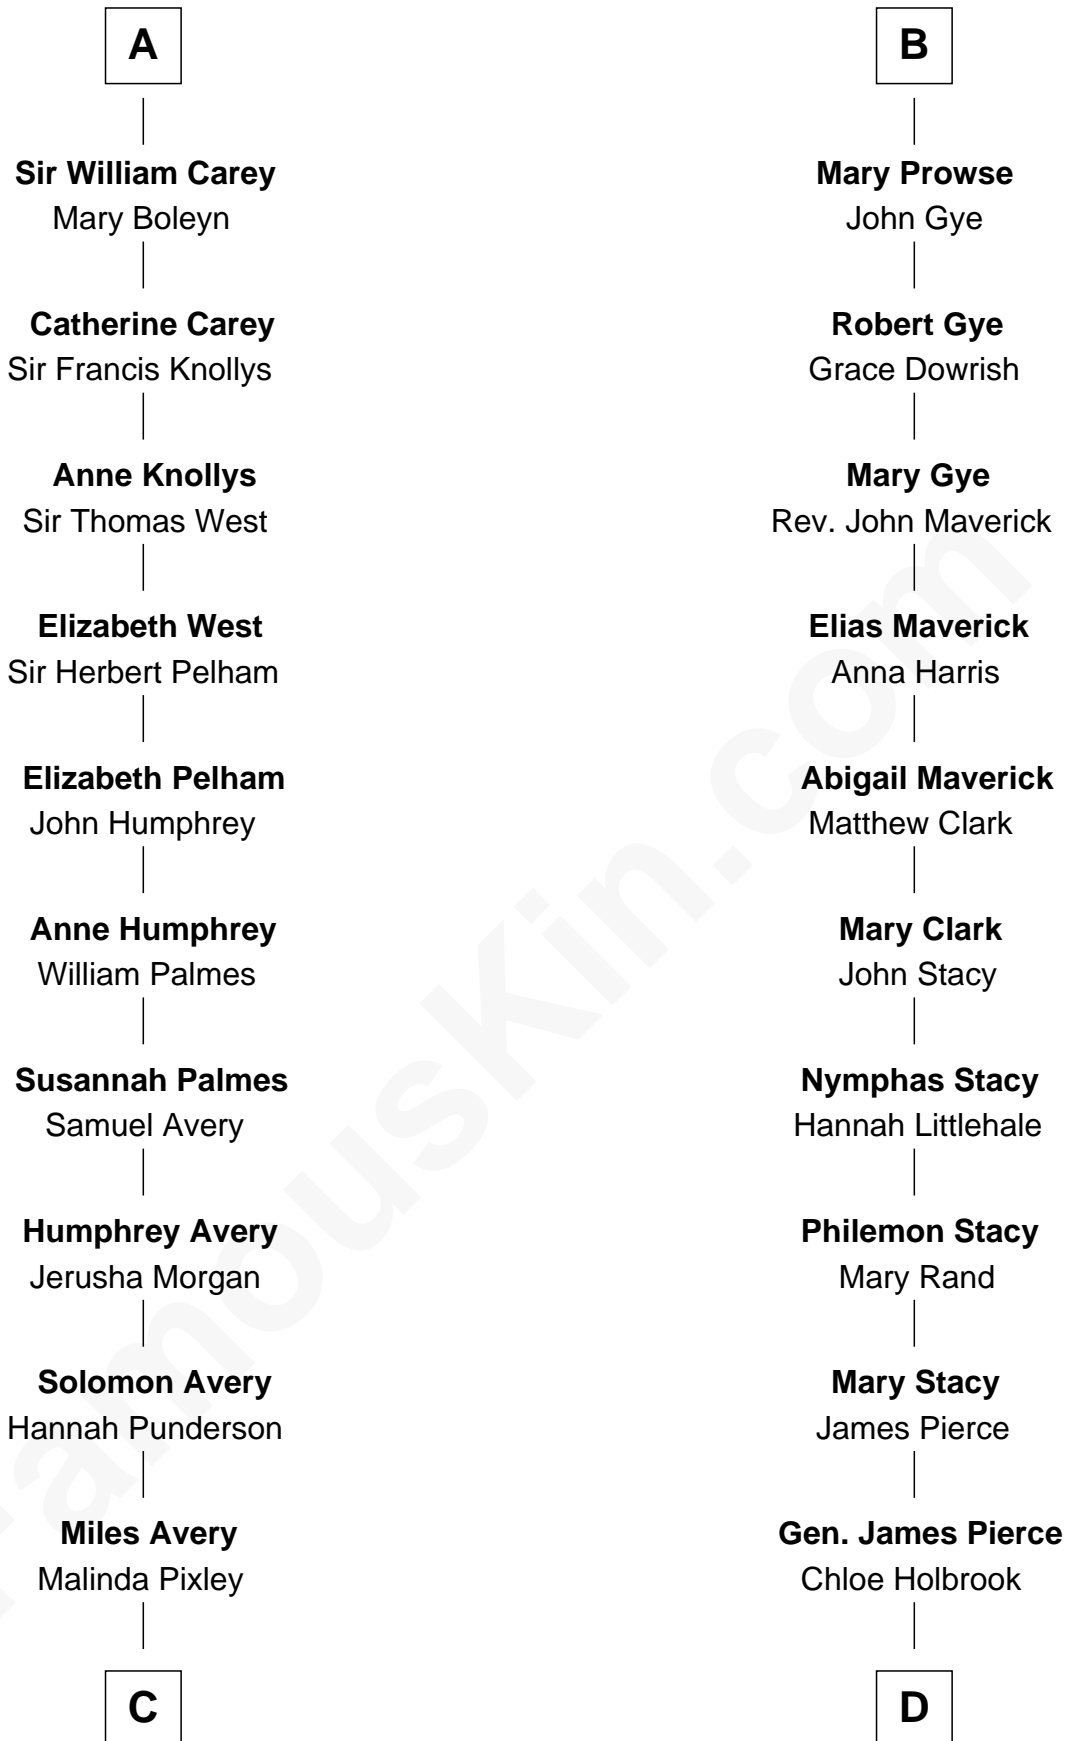

# FamousKin.com Relationship Chart of

**Nelson Rockefeller**

*41st U.S. Vice-President*

20th cousin 1 time removed of

**Barbara (Pierce) Bush**

*First Lady of President George H.W. Bush*

**Sir Maurice de Berkeley**

Eve la Zouche

**C**

**Lucy Avery**  
Godfrey Lewis Rockefeller

**William Avery Rockefeller**  
Eliza Davison

**John Davison Rockefeller**  
Laura Celestia Spelman

**John Davison Rockefeller**  
Abby Greene Aldrich

**Nelson Rockefeller**  
*41st U.S. Vice-President*

**D**

**Jonas James Pierce**  
Kate Pritzel

**Scott Pierce**  
Mabel Marvin

**Marvin Pierce**  
Pauline Robinson

**Barbara (Pierce) Bush**  
*First Lady of George H.W. Bush*