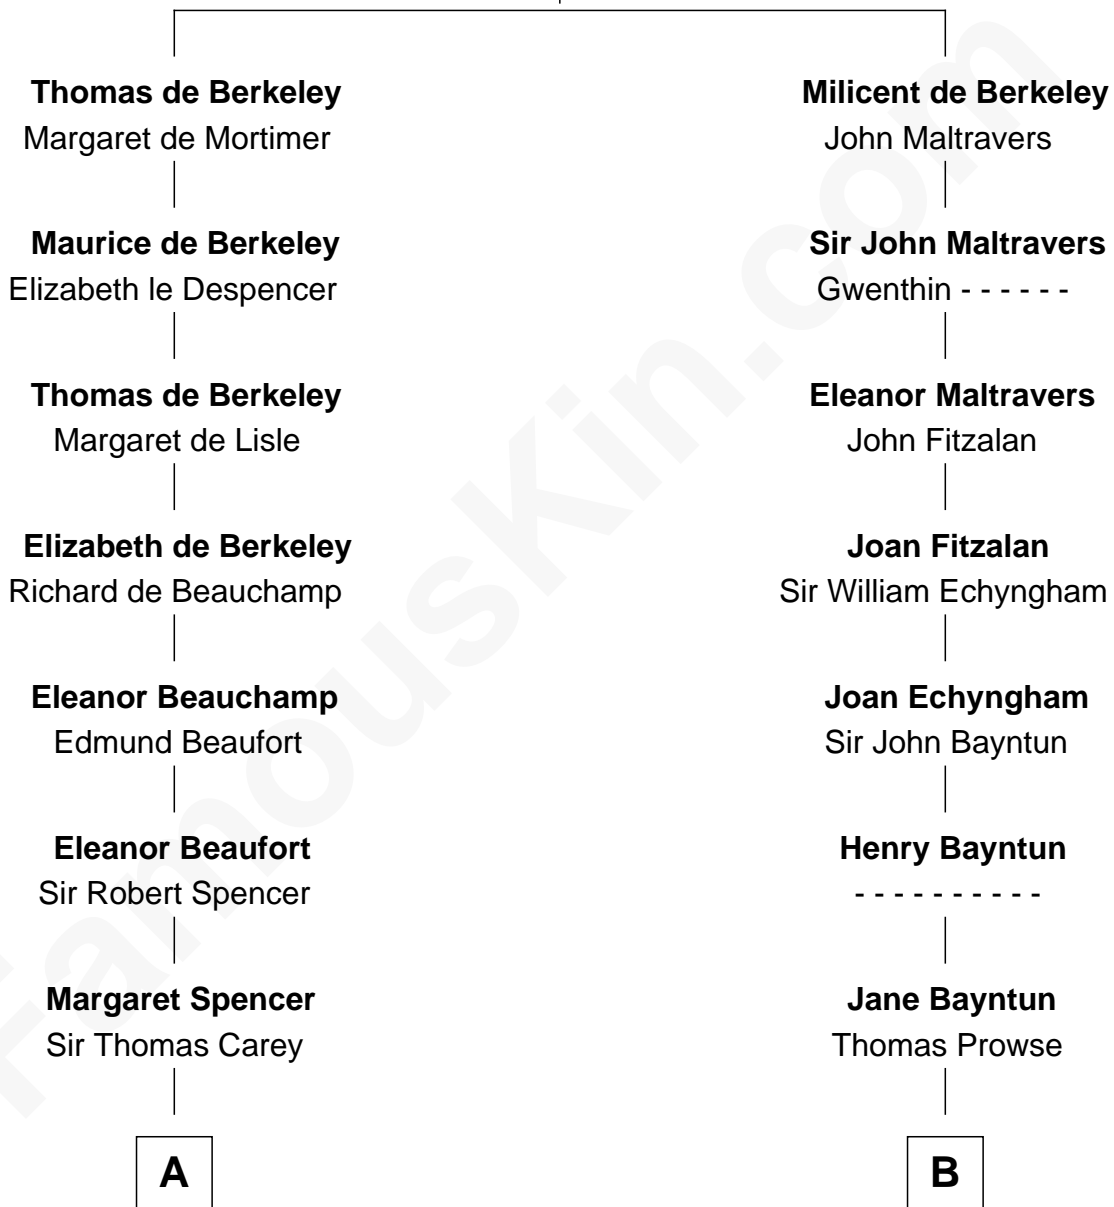

# FamousKin.com Relationship Chart of

**Nelson Rockefeller**

*41st U.S. Vice-President*

20th cousin 1 time removed of

**Barbara (Pierce) Bush**

*First Lady of President George H.W. Bush*

**Sir Maurice de Berkeley**

Eve la Zouche

**C**

**Lucy Avery**  
Godfrey Lewis Rockefeller

**William Avery Rockefeller**  
Eliza Davison

**John Davison Rockefeller**  
Laura Celestia Spelman

**John Davison Rockefeller**  
Abby Greene Aldrich

**Nelson Rockefeller**  
*41st U.S. Vice-President*

**D**

**Jonas James Pierce**  
Kate Pritzel

**Scott Pierce**  
Mabel Marvin

**Marvin Pierce**  
Pauline Robinson

**Barbara (Pierce) Bush**  
*First Lady of George H.W. Bush*