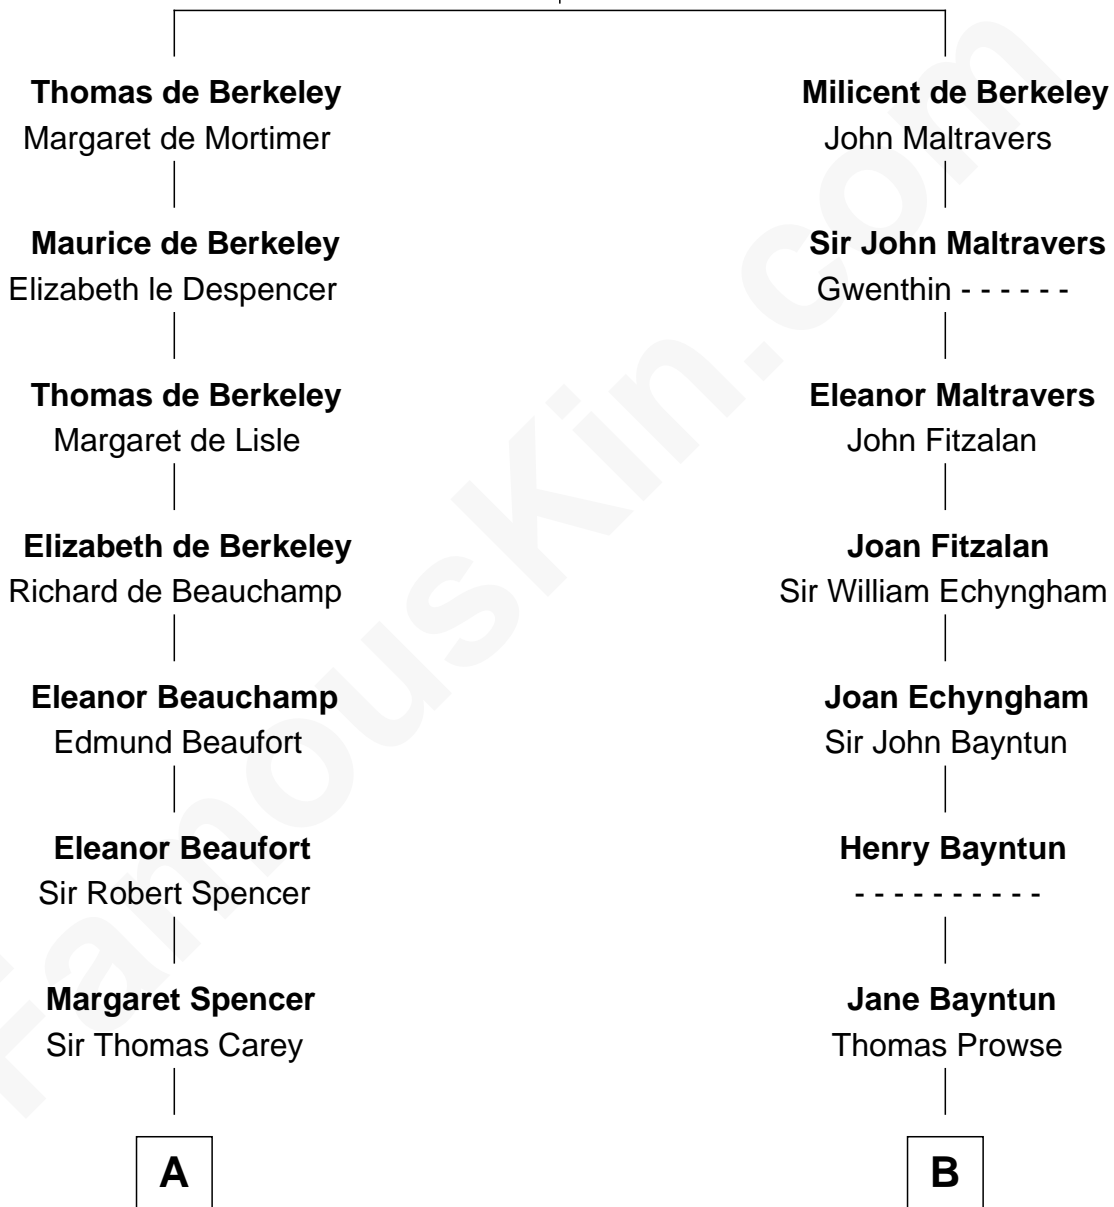

FamousKin.com Relationship Chart of

Nelson Rockefeller
41st U.S. Vice-President

21st cousin of

George W. Bush
43rd U.S. President

Sir Maurice de Berkeley
Eve la Zouche

C

Lucy Avery
Godfrey Lewis Rockefeller

William Avery Rockefeller
Eliza Davison

John Davison Rockefeller
Laura Celestia Spelman

John Davison Rockefeller
Abby Greene Aldrich

Nelson Rockefeller
41st U.S. Vice-President

D

Jonas James Pierce
Kate Pritzel

Scott Pierce
Mabel Marvin

Marvin Pierce
Pauline Robinson

Barbara Pierce
George Herbert Walker Bush

George W. Bush
43rd U.S. President