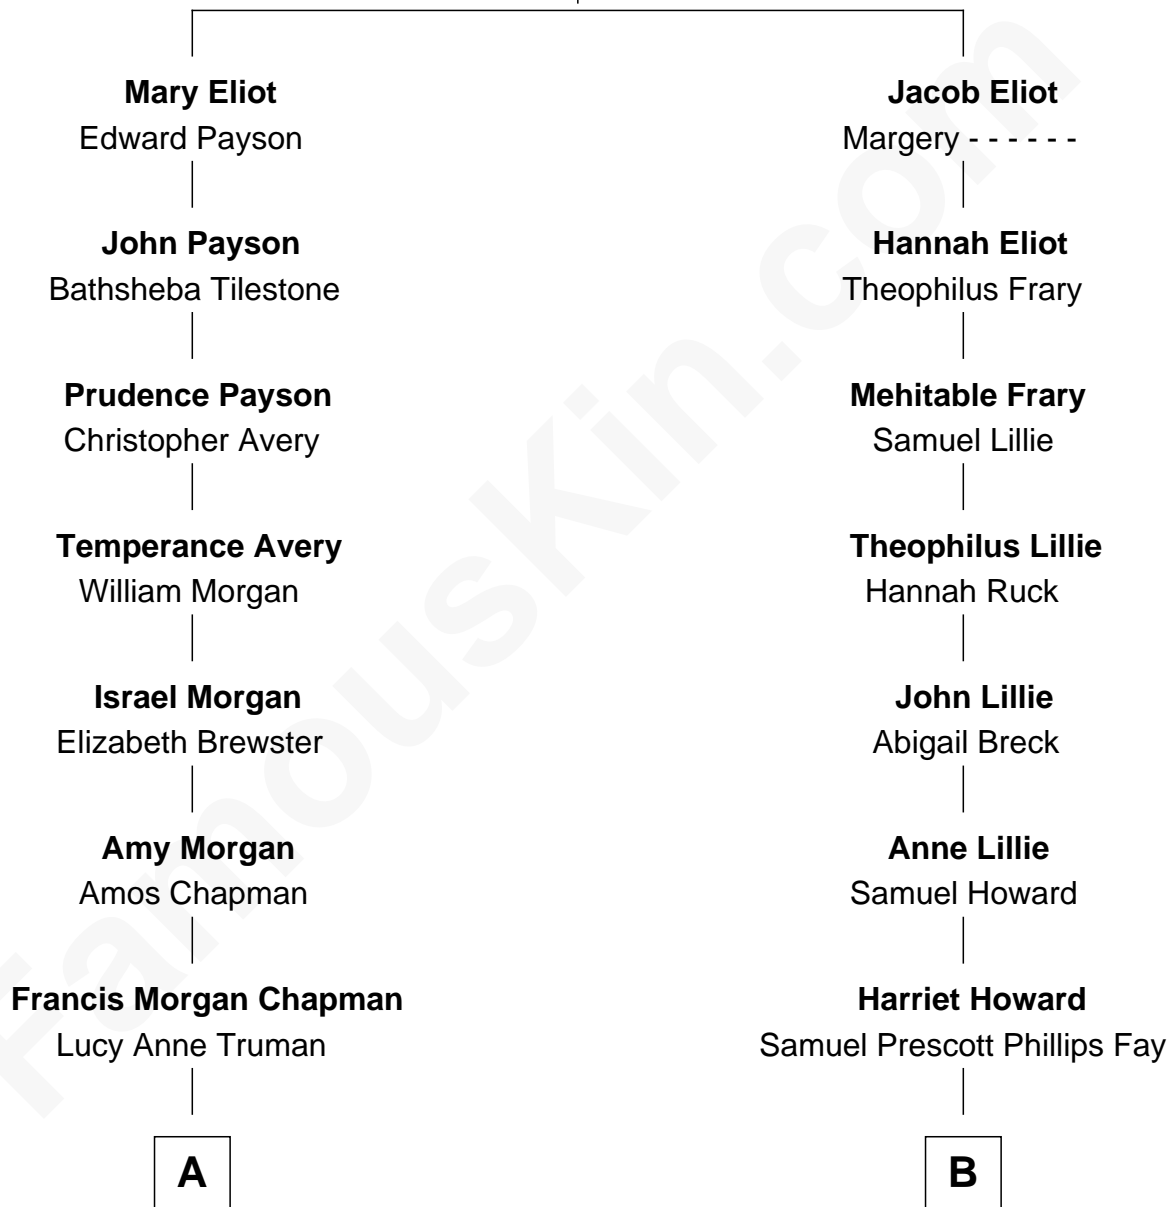

FamousKin.com Relationship Chart of

Nelson Rockefeller
41st U.S. Vice-President

9th cousin 3 times removed of

George W. Bush
43rd U.S. President

Bennett Eliot
Lettice Alger

A

Abby Pearce Truman Chapman

Nelson Wilmarth Aldrich

Abby Greene Aldrich

John Davison Rockefeller

Nelson Rockefeller

41st U.S. Vice-President

B

Samuel Howard Fay

Susan Montfort Shellman

Harriet Eleanor Fay

Rev. James Smith Bush

Samuel Prescott Bush

Flora Sheldon

Prescott Sheldon Bush

Dorothy Wear Walker

George Herbert Walker Bush

Barbara Pierce

George W. Bush