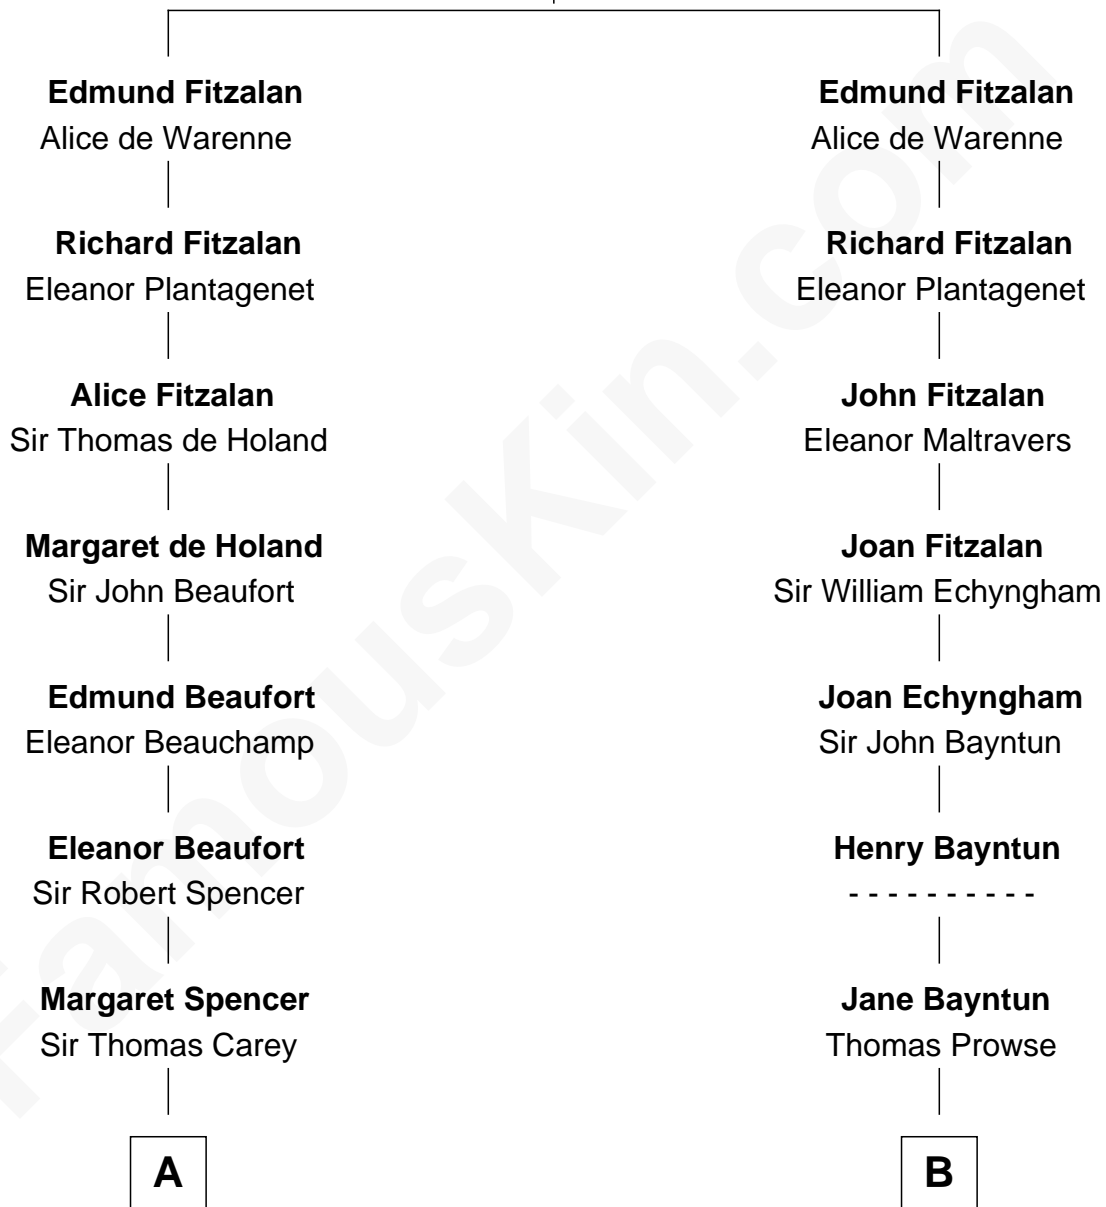

# FamousKin.com Relationship Chart of

**Nelson Rockefeller**  
41st U.S. Vice-President

21st cousin of

**George W. Bush**  
43rd U.S. President

**Richard Fitzalan**  
Alice de Saluzzo

**C**

**Lucy Avery**  
Godfrey Lewis Rockefeller

**William Avery Rockefeller**  
Eliza Davison

**John Davison Rockefeller**  
Laura Celestia Spelman

**John Davison Rockefeller**  
Abby Greene Aldrich

**Nelson Rockefeller**  
*41st U.S. Vice-President*

**D**

**Jonas James Pierce**  
Kate Pritzel

**Scott Pierce**  
Mabel Marvin

**Marvin Pierce**  
Pauline Robinson

**Barbara Pierce**  
George Herbert Walker Bush

**George W. Bush**  
*43rd U.S. President*