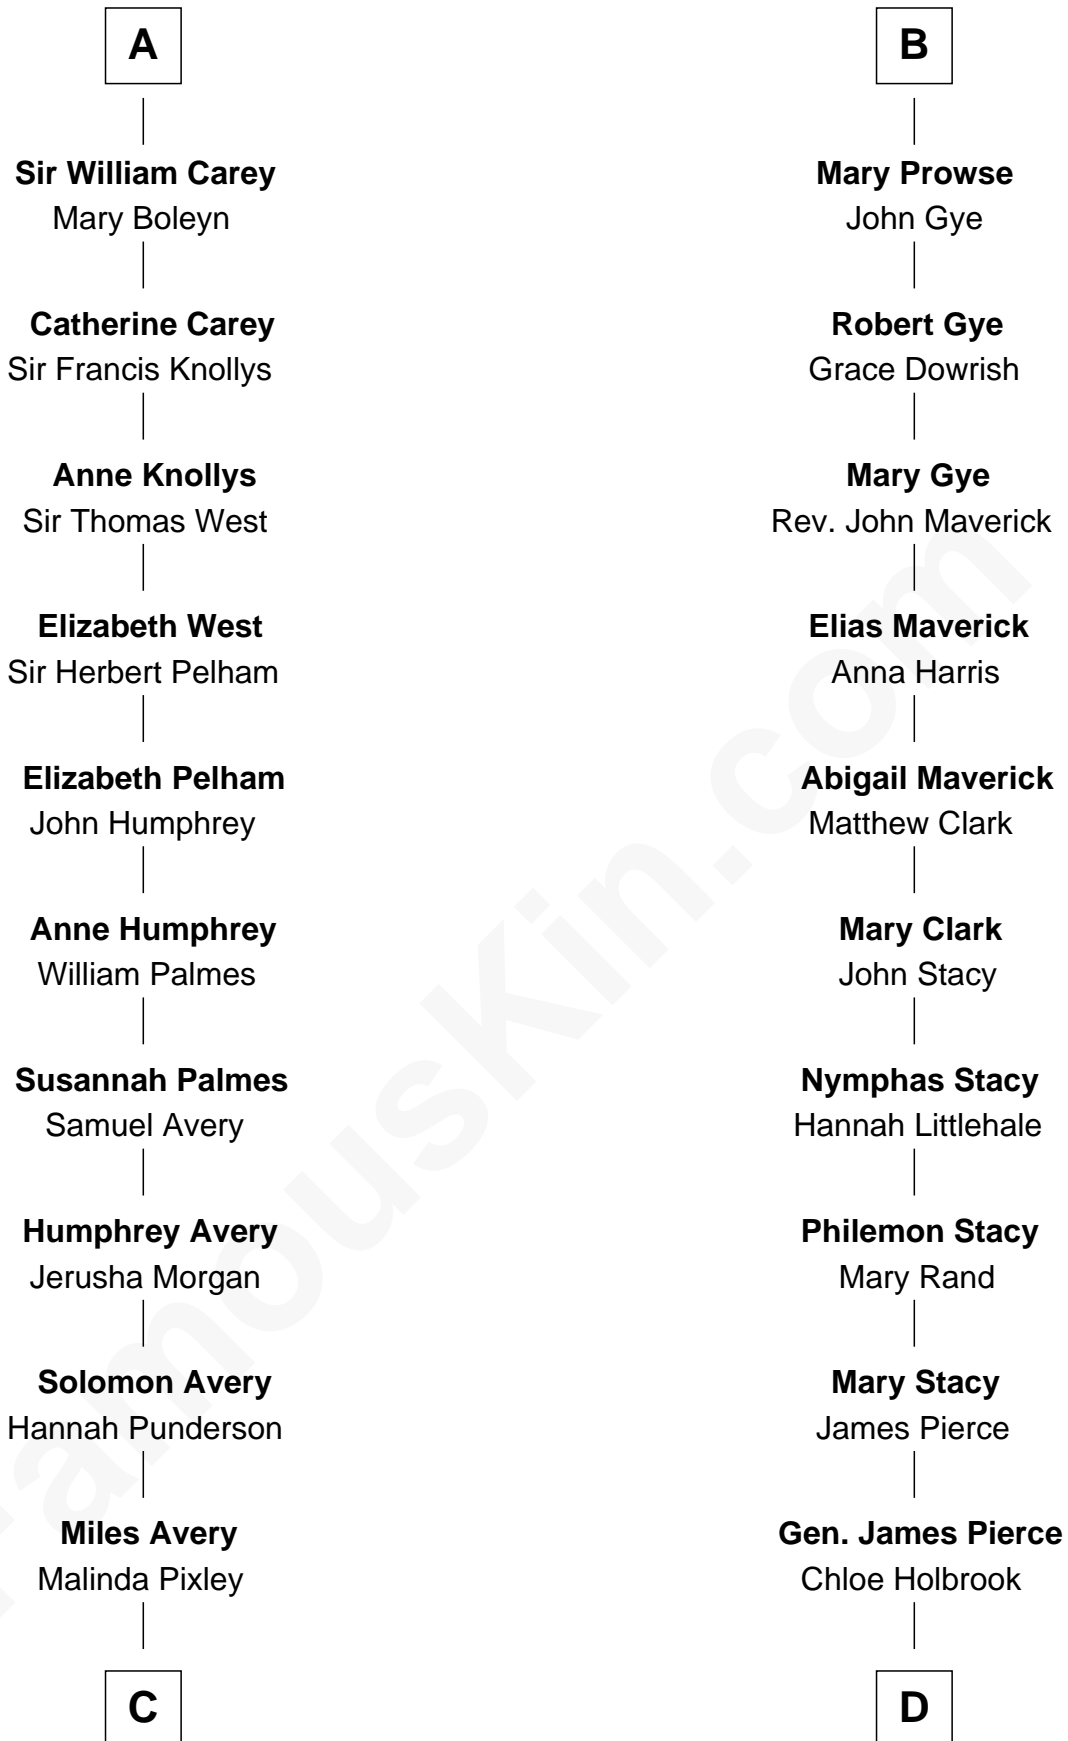

# FamousKin.com Relationship Chart of

**Nelson Rockefeller**  
41st U.S. Vice-President

21st cousin of

**George W. Bush**  
43rd U.S. President

**Richard Fitzalan**  
Alice de Saluzzo

**C**

**Lucy Avery**  
Godfrey Lewis Rockefeller

**William Avery Rockefeller**  
Eliza Davison

**John Davison Rockefeller**  
Laura Celestia Spelman

**John Davison Rockefeller**  
Abby Greene Aldrich

**Nelson Rockefeller**  
*41st U.S. Vice-President*

**D**

**Jonas James Pierce**  
Kate Pritzel

**Scott Pierce**  
Mabel Marvin

**Marvin Pierce**  
Pauline Robinson

**Barbara Pierce**  
George Herbert Walker Bush

**George W. Bush**  
*43rd U.S. President*