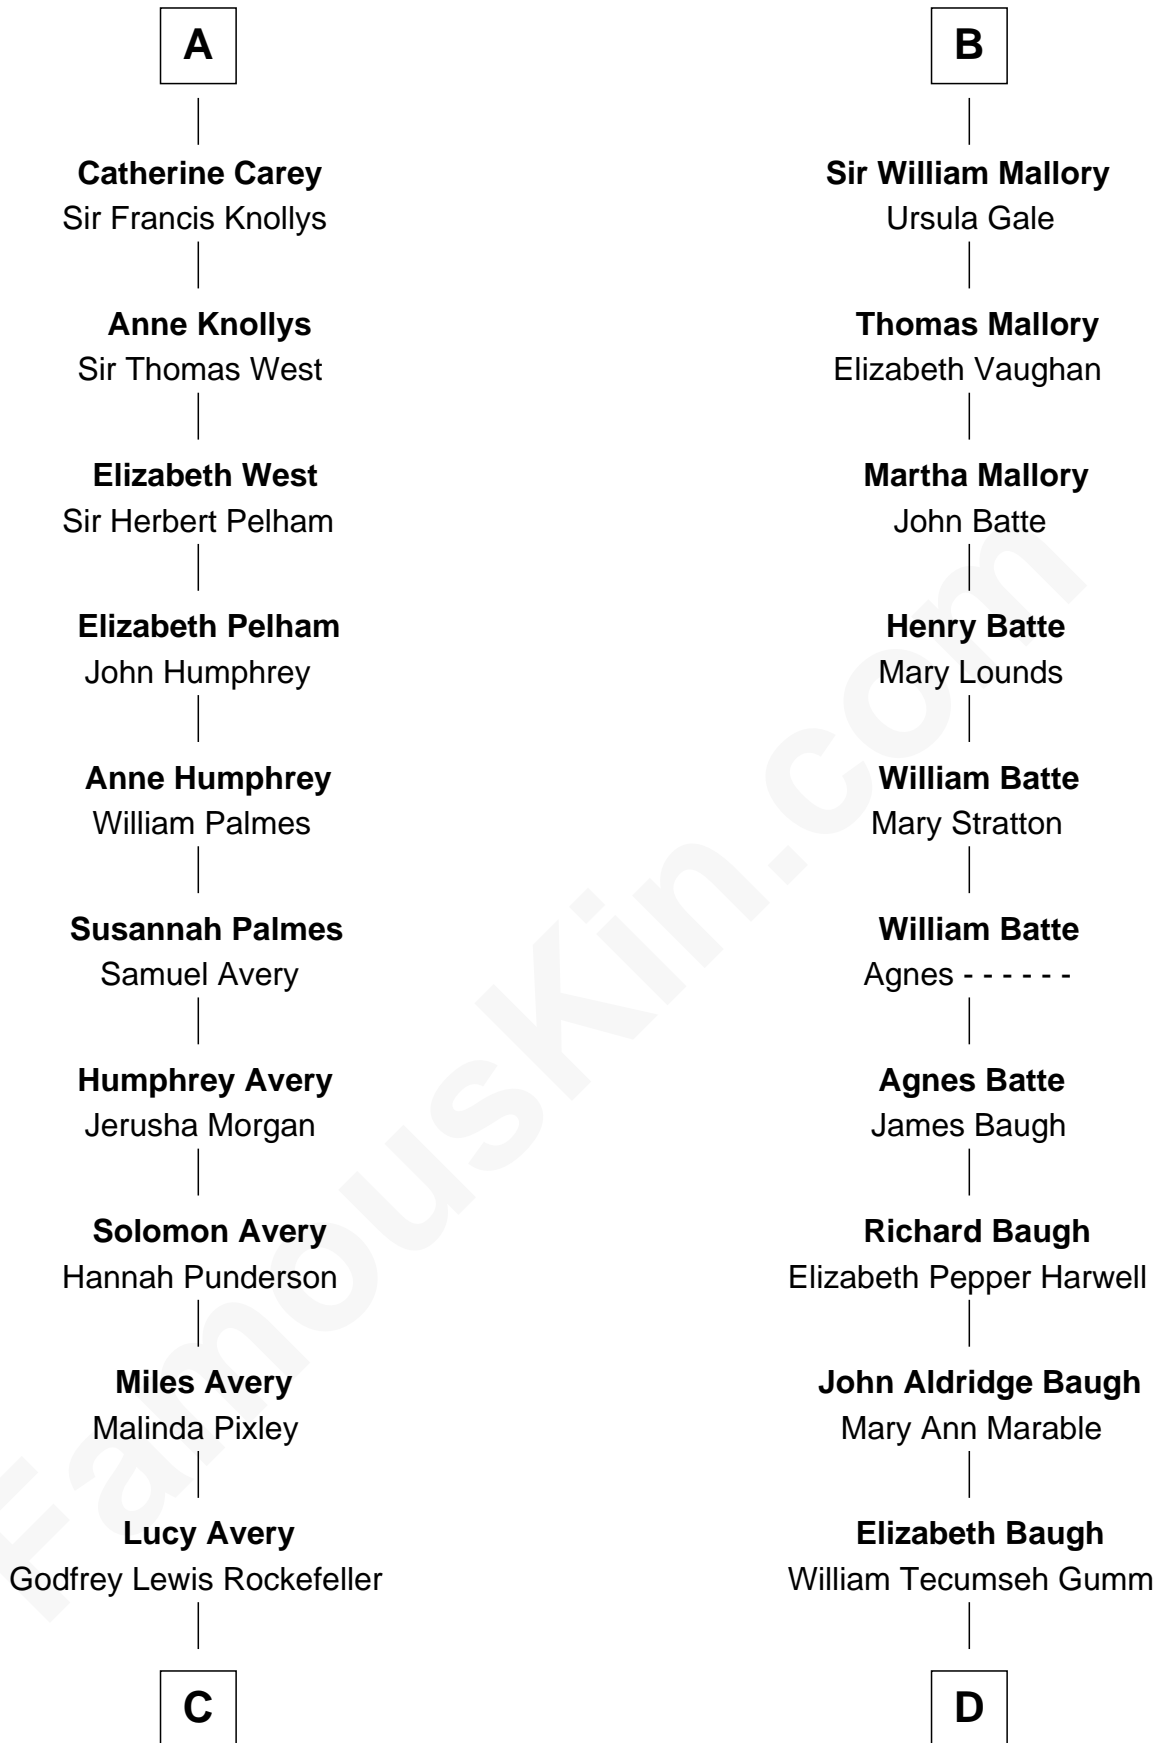

FamousKin.com Relationship Chart of

Nelson Rockefeller
41st U.S. Vice-President

19th cousin 1 time removed of

Liza Minnelli
Singer and Actress

Edmund Fitzalan
Alice de Warenne

Richard Fitzalan
Eleanor Plantagenet

Lora FitzHugh
Sir John Constable

Eleanor Beaufort
Sir Robert Spencer

Joan Constable
Sir William Mallory

Margaret Spencer
Sir Thomas Carey

Sir John Mallory
Margaret Thwaites

Sir William Carey
Mary Boleyn

Sir William Mallory
Jane Norton

A

B

C

William Avery Rockefeller

Eliza Davison

John Davison Rockefeller

Laura Celestia Spelman

John Davison Rockefeller

Abby Greene Aldrich

Nelson Rockefeller

41st U.S. Vice-President

D

Francis Avent Gumm

Ethel Marian Milne

Frances Ethel Gumm

Vincent Minnelli