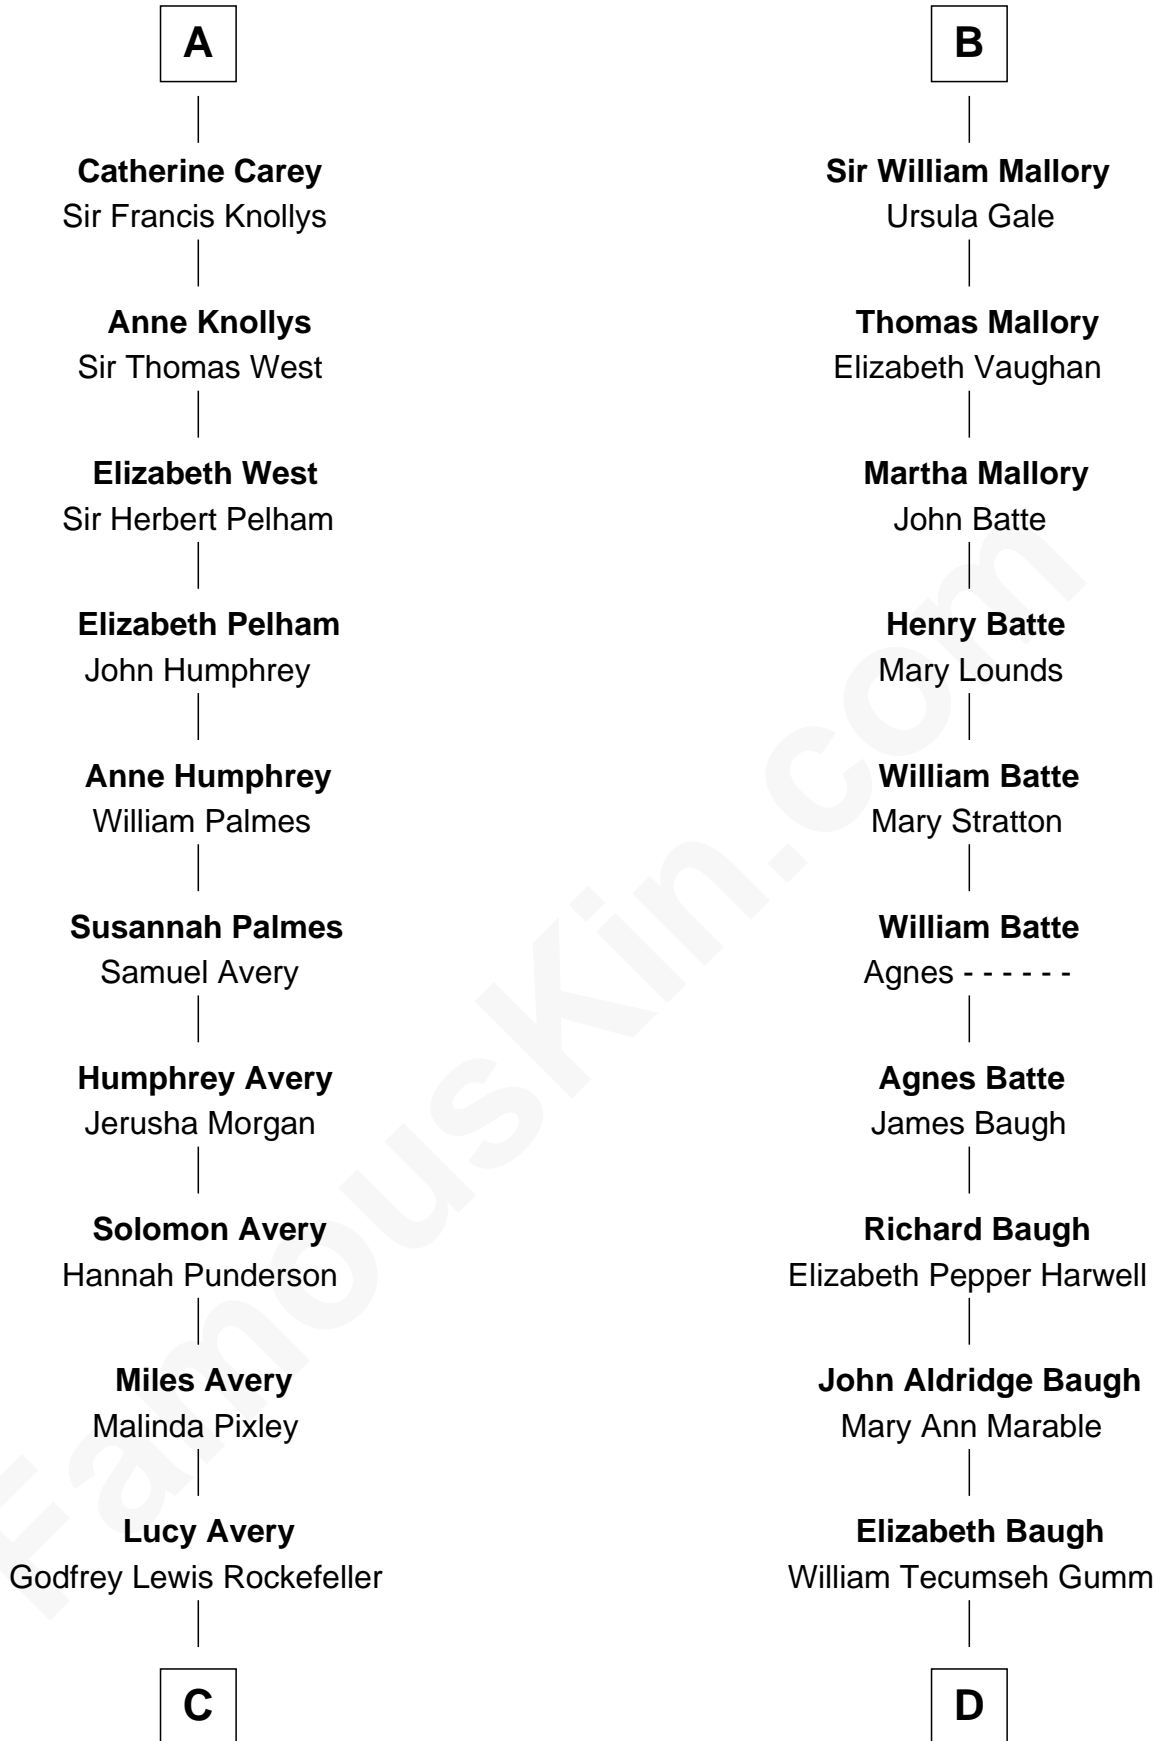

FamousKin.com Relationship Chart of

Nelson Rockefeller
41st U.S. Vice-President

18th cousin 2 times removed of

Judy Garland
Singer and Movie Actress

Edmund Fitzalan
Alice de Warenne

Richard Fitzalan
Eleanor Plantagenet

Aline Fitzalan
Sir Roger le Strange

Alice Fitzalan
Sir Thomas de Holand

Lucy le Strange
Sir William Willoughby

Margaret de Holand
Sir John Beaufort

Margery Willoughby
Sir William FitzHugh

Edmund Beaufort
Eleanor Beauchamp

Lora FitzHugh
Sir John Constable

Eleanor Beaufort
Sir Robert Spencer

Joan Constable
Sir William Mallory

Margaret Spencer
Sir Thomas Carey

Sir John Mallory
Margaret Thwaites

Sir William Carey
Mary Boleyn

Sir William Mallory
Jane Norton

A

B

FamousKin.com