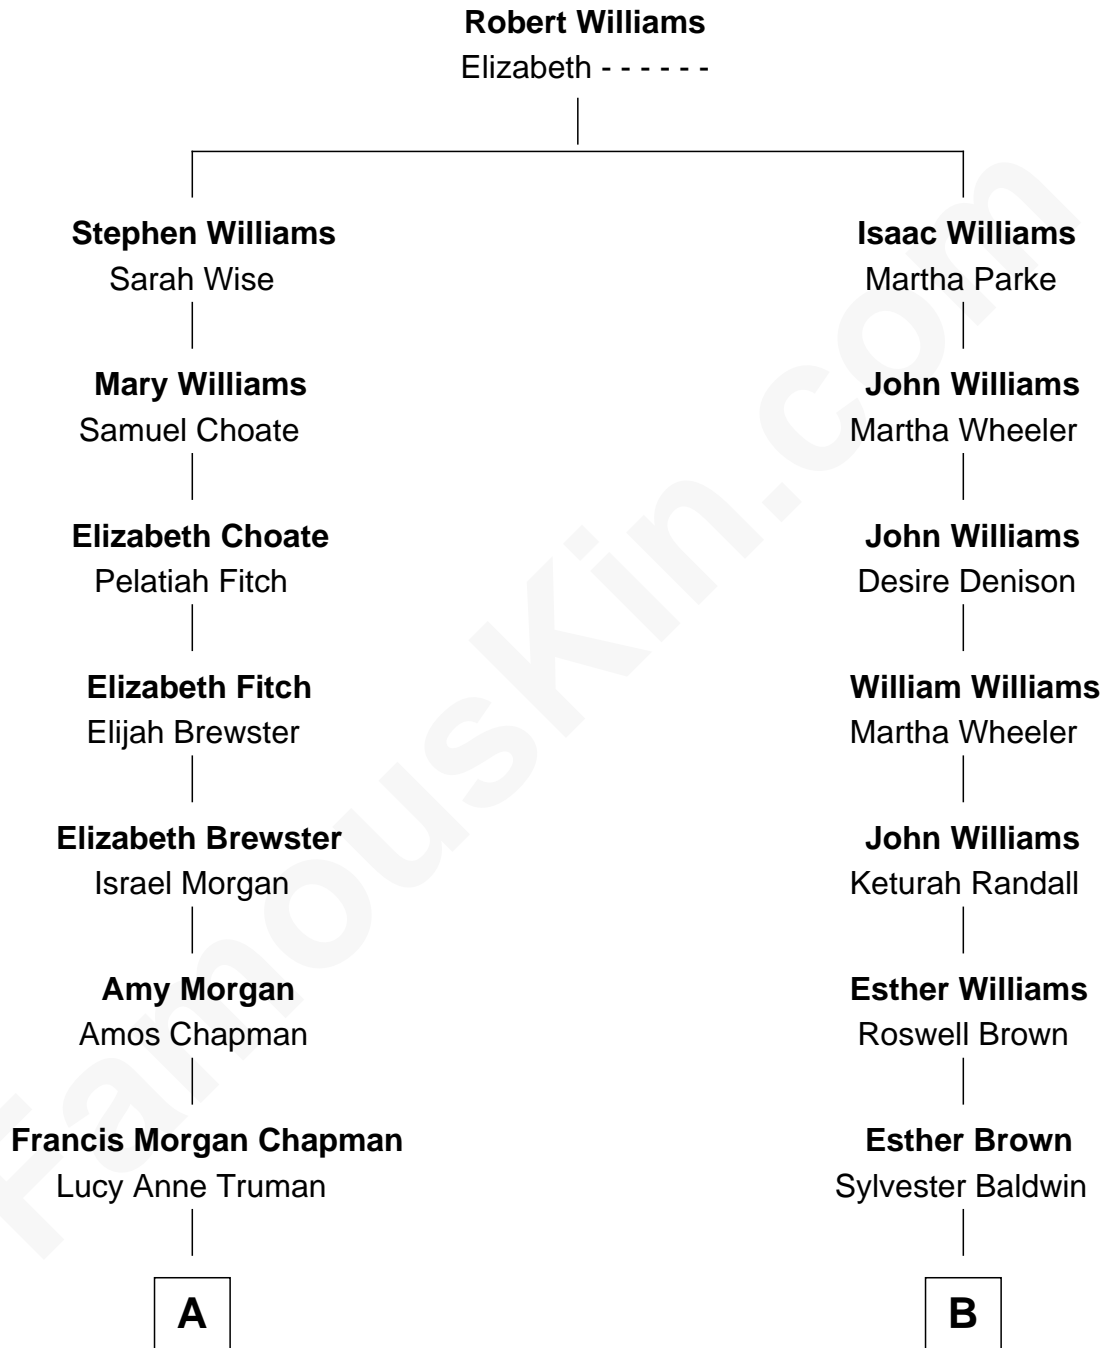

# FamousKin.com Relationship Chart of

**Nelson Rockefeller**

41st U.S. Vice-President

9th cousin 2 times removed of

**Alec Baldwin**

Television and Movie Actor

**A**

**Abby Pearce Truman Chapman**

Nelson Wilmarth Aldrich

**Abby Greene Aldrich**

John Davison Rockefeller

**Nelson Rockefeller**

*41st U.S. Vice-President*

**B**

**Roswell B. Baldwin**

Hannah Miles

**Sylvester Davis Baldwin**

Helen Irene McNamara

**Alexander Rae Baldwin**

Ruth Mary Noble

**Alexander Rae Baldwin**

Carol Newcomb Martineau

**Alec Baldwin**

*Television and Movie Actor*