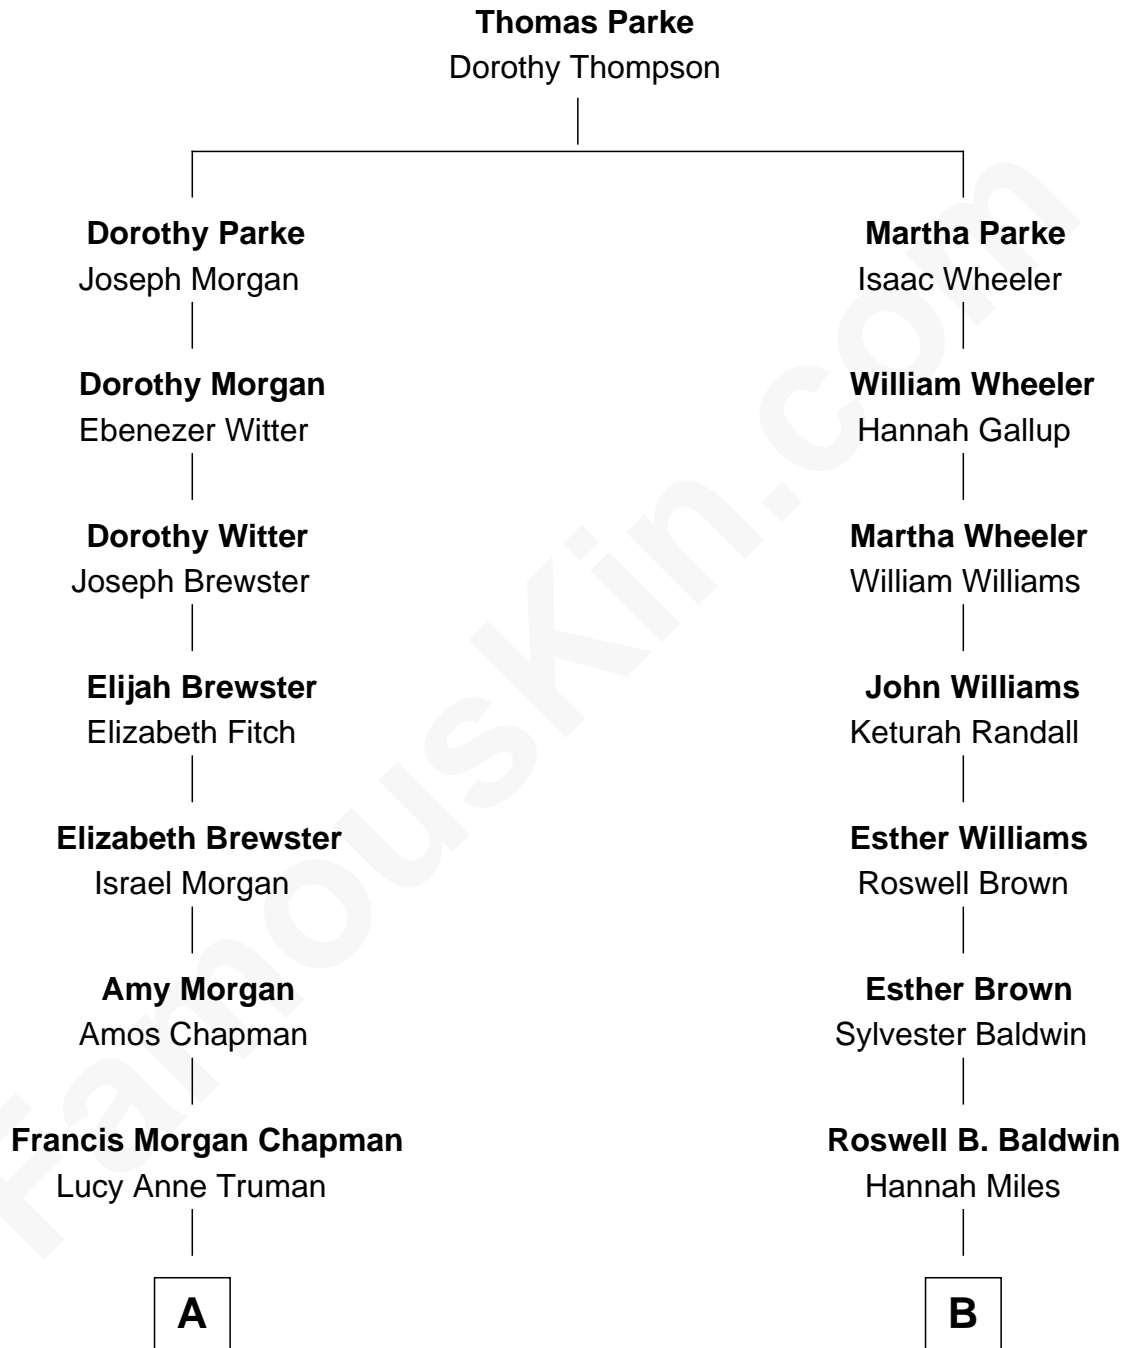

FamousKin.com Relationship Chart of

Nelson Rockefeller
41st U.S. Vice-President

9th cousin 1 time removed of

Alec Baldwin
Television and Movie Actor

A

Abby Pearce Truman Chapman

Nelson Wilmarth Aldrich

Abby Greene Aldrich

John Davison Rockefeller

Nelson Rockefeller

41st U.S. Vice-President

B

Sylvester Davis Baldwin

Helen Irene McNamara

Alexander Rae Baldwin

Ruth Mary Noble