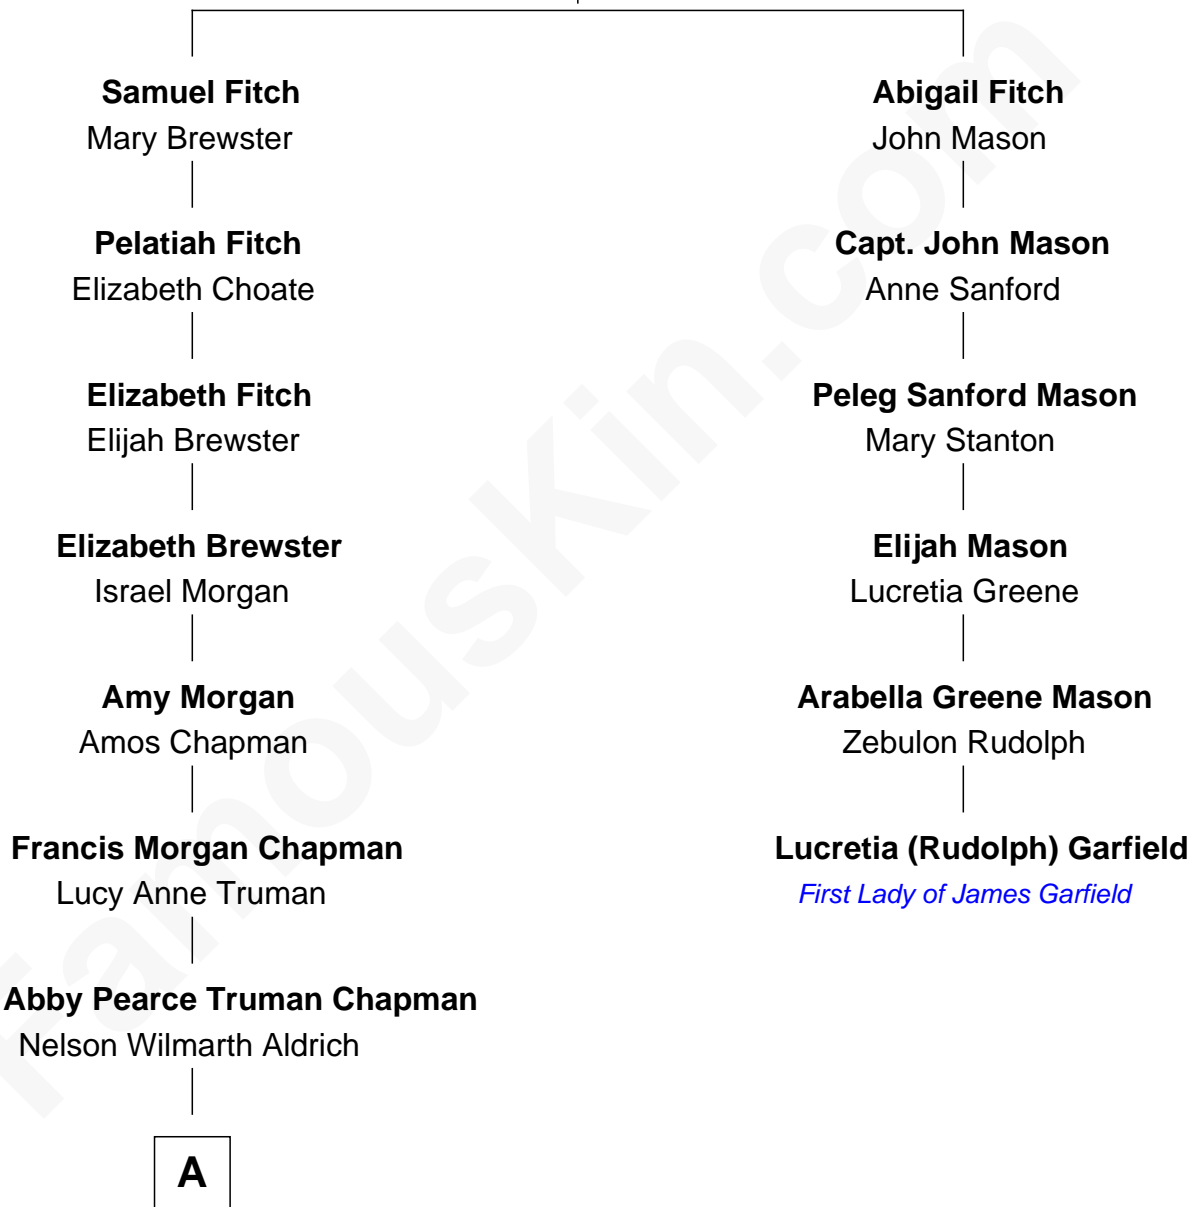

# FamousKin.com Relationship Chart of

**Nelson Rockefeller**

*41st U.S. Vice-President*

5th cousin 3 times removed of

**Lucretia (Rudolph) Garfield**

*First Lady of President James Garfield*

**Rev. James Fitch**

Abigail Whitfield

A

Abby Greene Aldrich  
John Davison Rockefeller

Nelson Rockefeller  
*41st U.S. Vice-President*

FamousKin.com