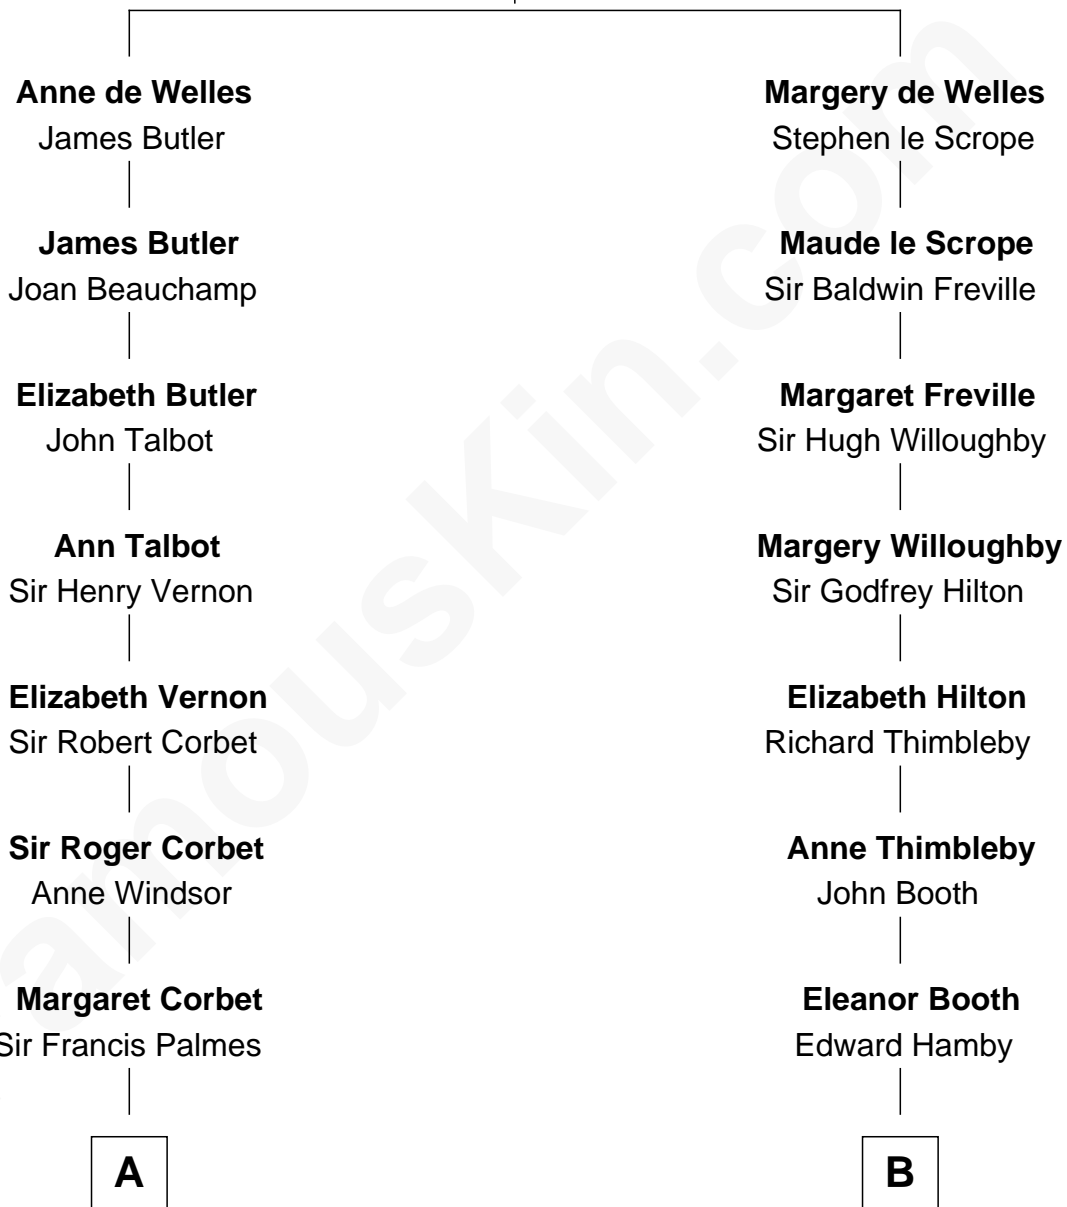

FamousKin.com
Relationship Chart of
Nelson Rockefeller
41st U.S. Vice-President

16th cousin 3 times removed of
Lucretia (Rudolph) Garfield
First Lady of President James Garfield

John de Welles
Maud de Roos

C

John Davison Rockefeller

Laura Celestia Spelman

John Davison Rockefeller

Abby Greene Aldrich

Nelson Rockefeller

41st U.S. Vice-President

FamousKin.com