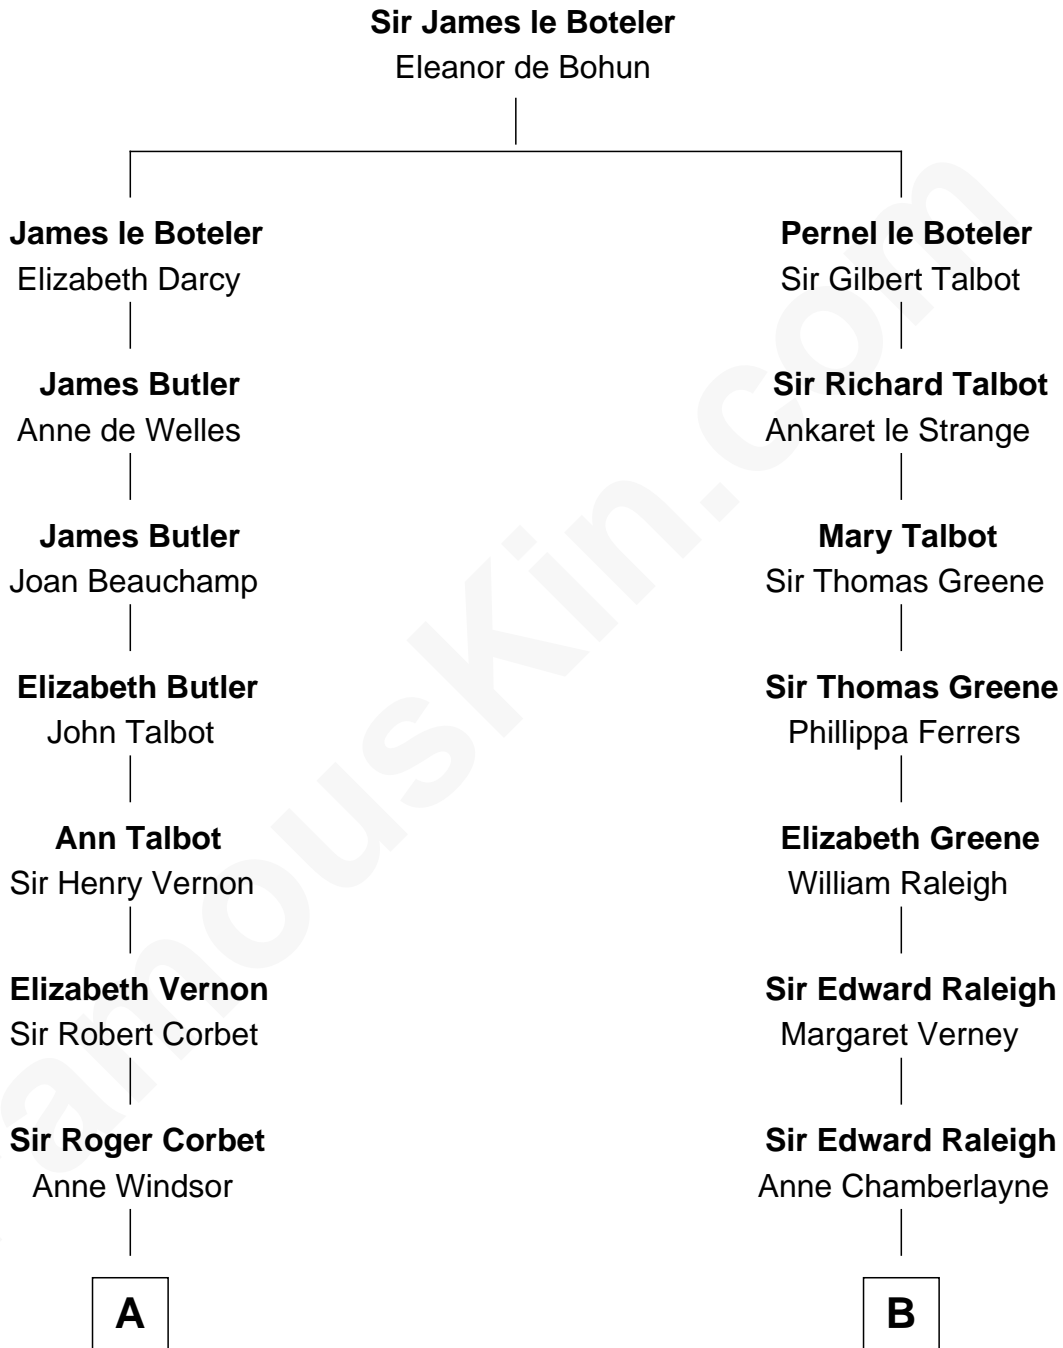

**FamousKin.com**  
**Relationship Chart of**  
**Nelson Rockefeller**  
*41st U.S. Vice-President*

**17th cousin 3 times removed of**  
**Lucretia (Rudolph) Garfield**  
*First Lady of President James Garfield*

**C**

—  
**William Avery Rockefeller**

Eliza Davison

—  
**John Davison Rockefeller**

Laura Celestia Spelman

—  
**John Davison Rockefeller**

Abby Greene Aldrich

—  
**Nelson Rockefeller**

*41st U.S. Vice-President*

FamousKin.com