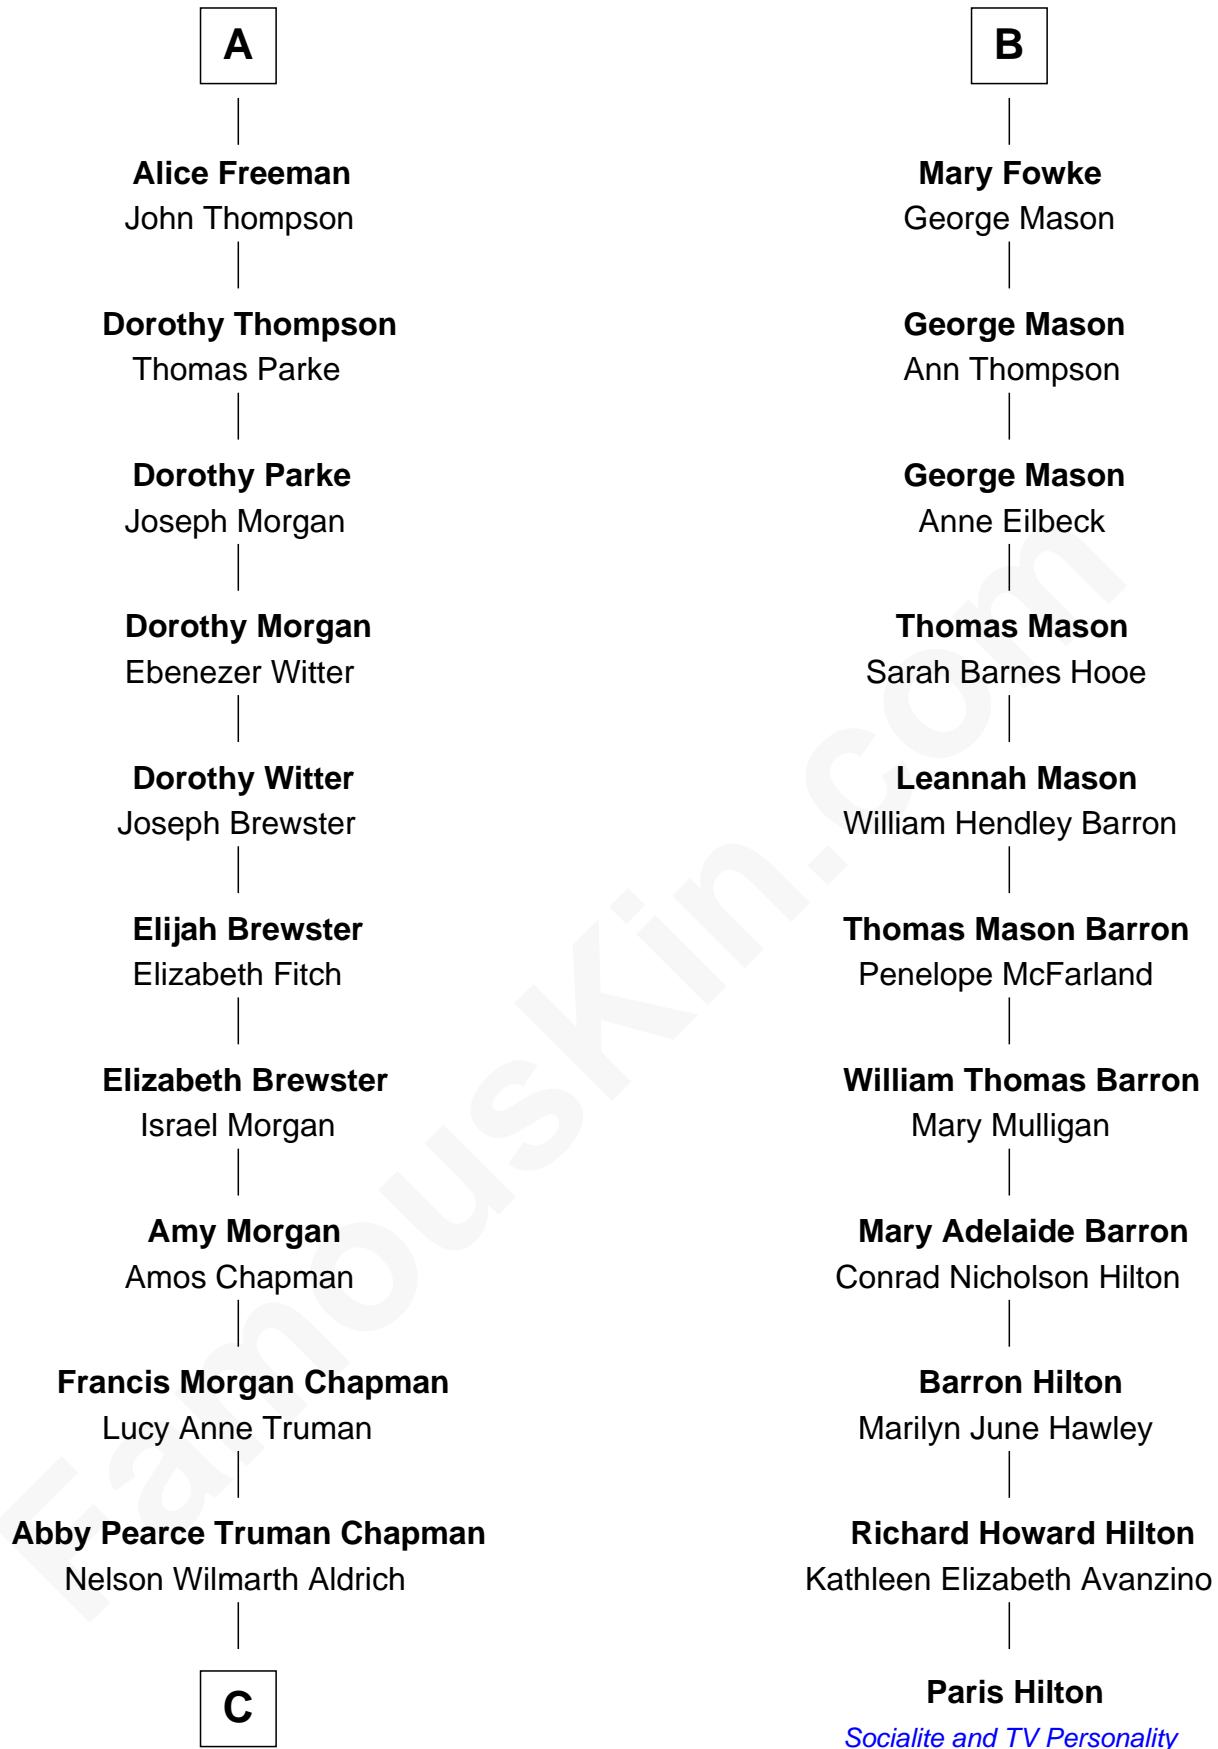

Agnes Throckmorton

Thomas Winslow

Agnes Winslow

John Giffard

Thomas Giffard

Joan Langston

Amy Giffard

Richard Samwell

Susanna Samwell

Peter Edwards

Edward Edwards

Ursula Coles

Margaret Edwards

Henry Freeman

A

Sir Thomas Throckmorton

John Fowke

Roger Fowke

Mary Bayley

Col. Gerard Fowke

Anne Thorowgood

B

C

—
Abby Greene Aldrich
John Davison Rockefeller

—
Nelson Rockefeller
41st U.S. Vice-President

FamousKin.com