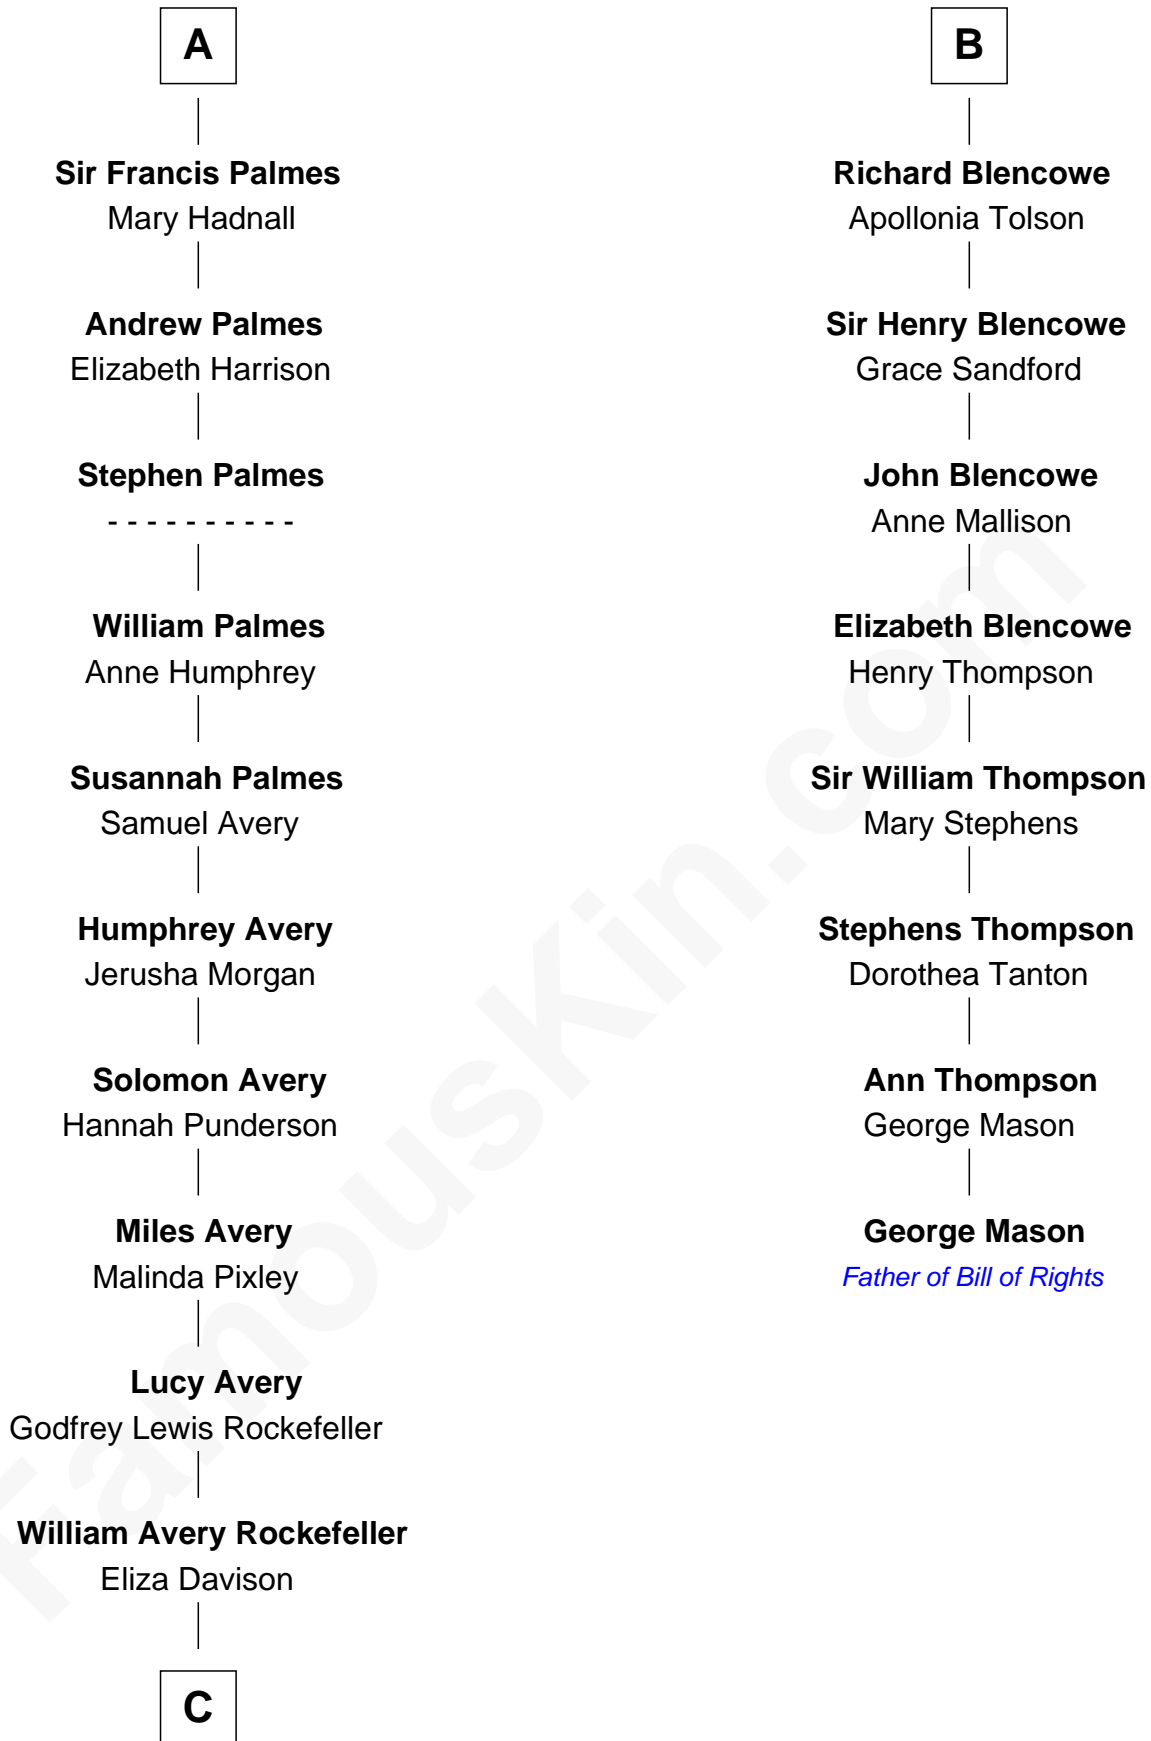

# FamousKin.com Relationship Chart of

**Nelson Rockefeller**

*41st U.S. Vice-President*

14th cousin 5 times removed of

**George Mason**

*Father of the U.S. Bill of Rights*

**Sir Thomas de Beauchamp**

Katherine de Mortimer

**Sir William Beauchamp**

Joan Fitzalan

**Joan Beauchamp**

James Butler

**Elizabeth Butler**

John Talbot

**Ann Talbot**

Sir Henry Vernon

Sir Edmund Sutton

**Thomas Dudley**

Grace Threlkeld

**Winifred Dudley**

Anthony Blencowe

**B**

C

John Davison Rockefeller

Laura Celestia Spelman

John Davison Rockefeller

Abby Greene Aldrich

Nelson Rockefeller

*41st U.S. Vice-President*

FamousKin.com