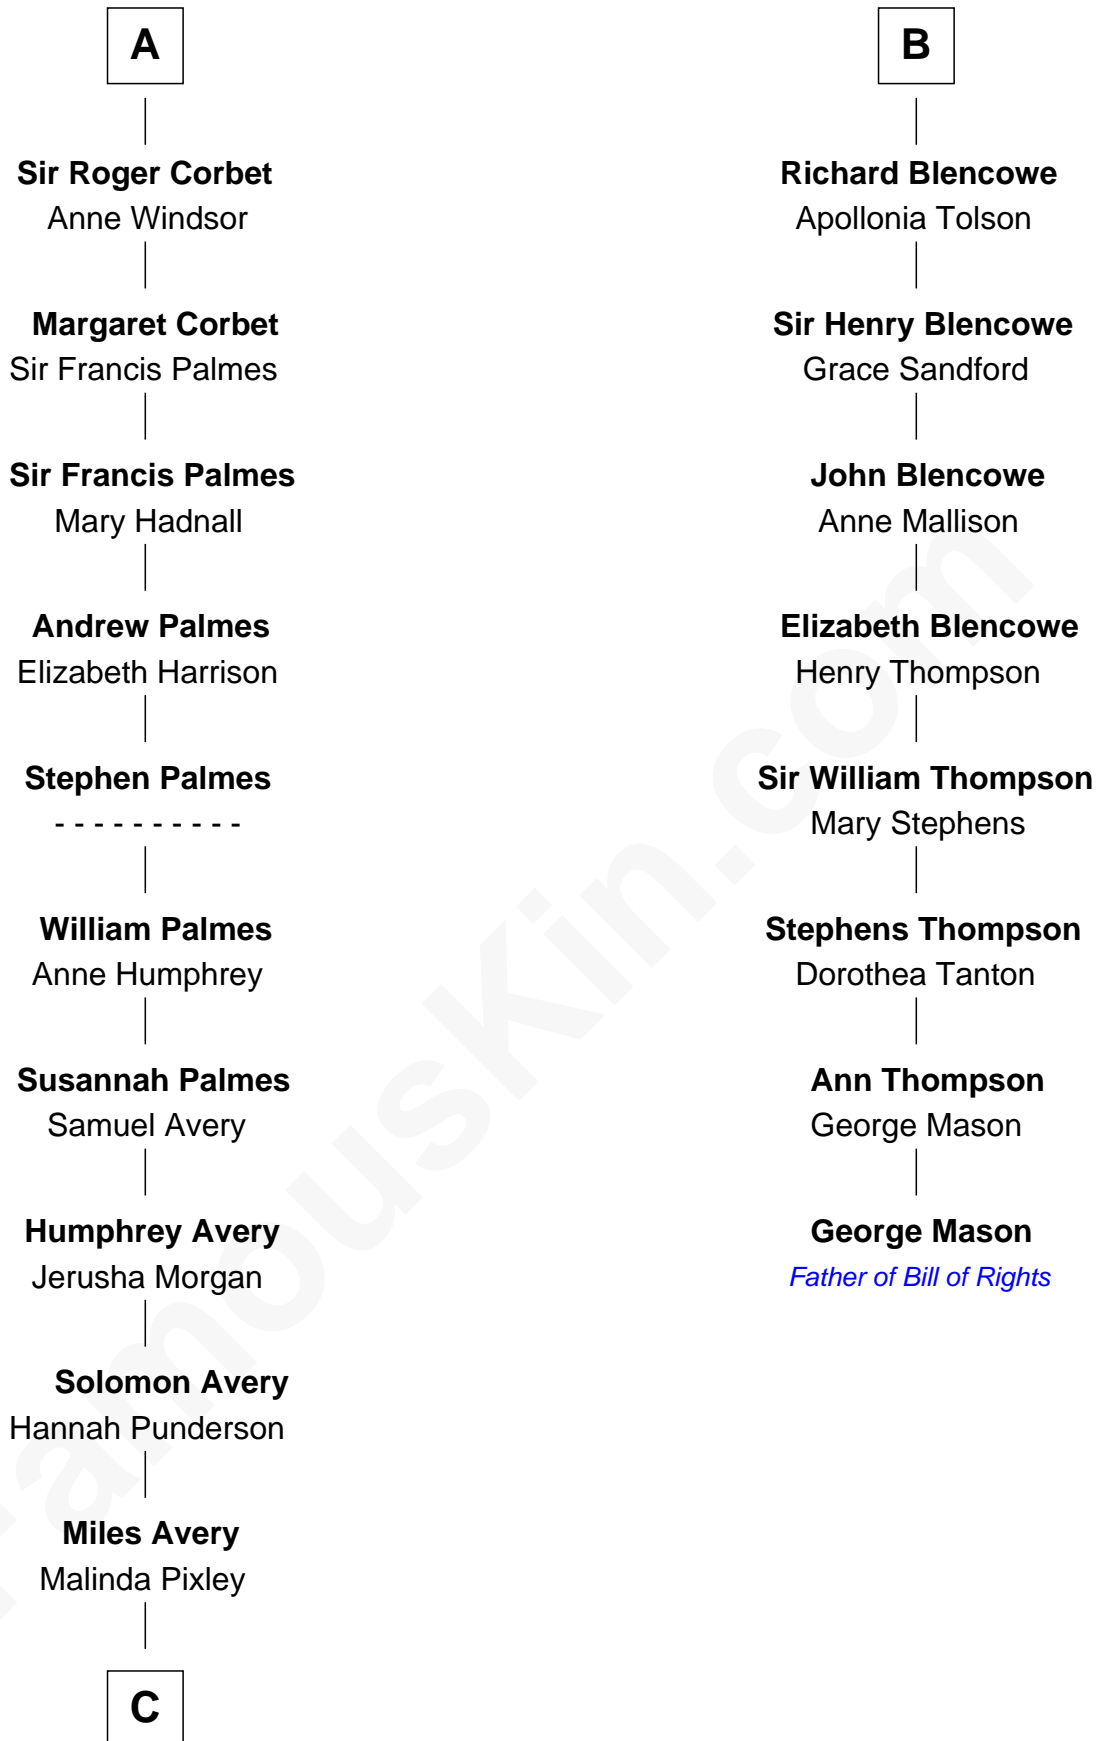

# FamousKin.com Relationship Chart of

**Nelson Rockefeller**

*41st U.S. Vice-President*

14th cousin 7 times removed of

**George Mason**

*Father of the U.S. Bill of Rights*

**C**

—  
**Lucy Avery**

Godfrey Lewis Rockefeller

—  
**William Avery Rockefeller**

Eliza Davison

—  
**John Davison Rockefeller**

Laura Celestia Spelman

—  
**John Davison Rockefeller**

Abby Greene Aldrich

—  
**Nelson Rockefeller**

*41st U.S. Vice-President*

FamousKin.com