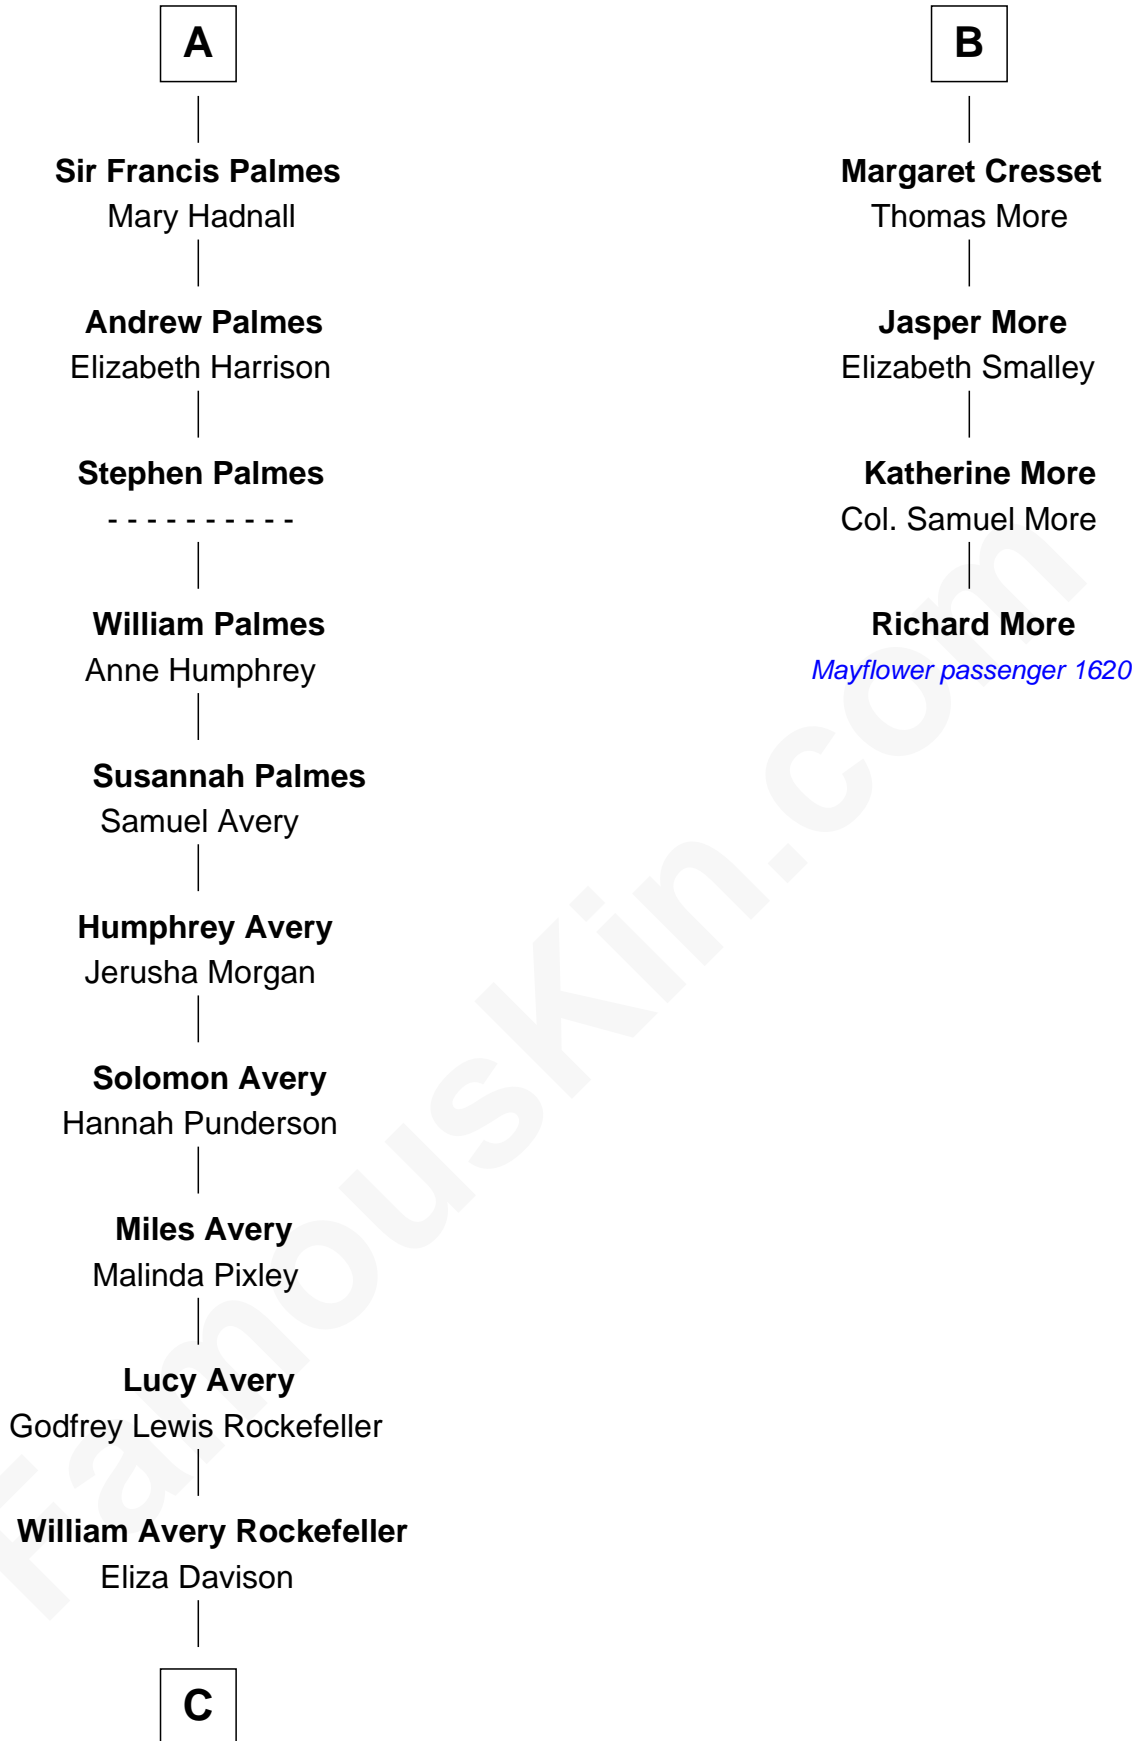

FamousKin.com Relationship Chart of

Nelson Rockefeller

41st U.S. Vice-President

10th cousin 9 times removed of

Richard More

(c1614 - c1696) Mayflower passenger 1620

MAYFLOWER

C

—
John Davison Rockefeller

Laura Celestia Spelman

—
John Davison Rockefeller

Abby Greene Aldrich

—
Nelson Rockefeller

41st U.S. Vice-President

FamousKin.com