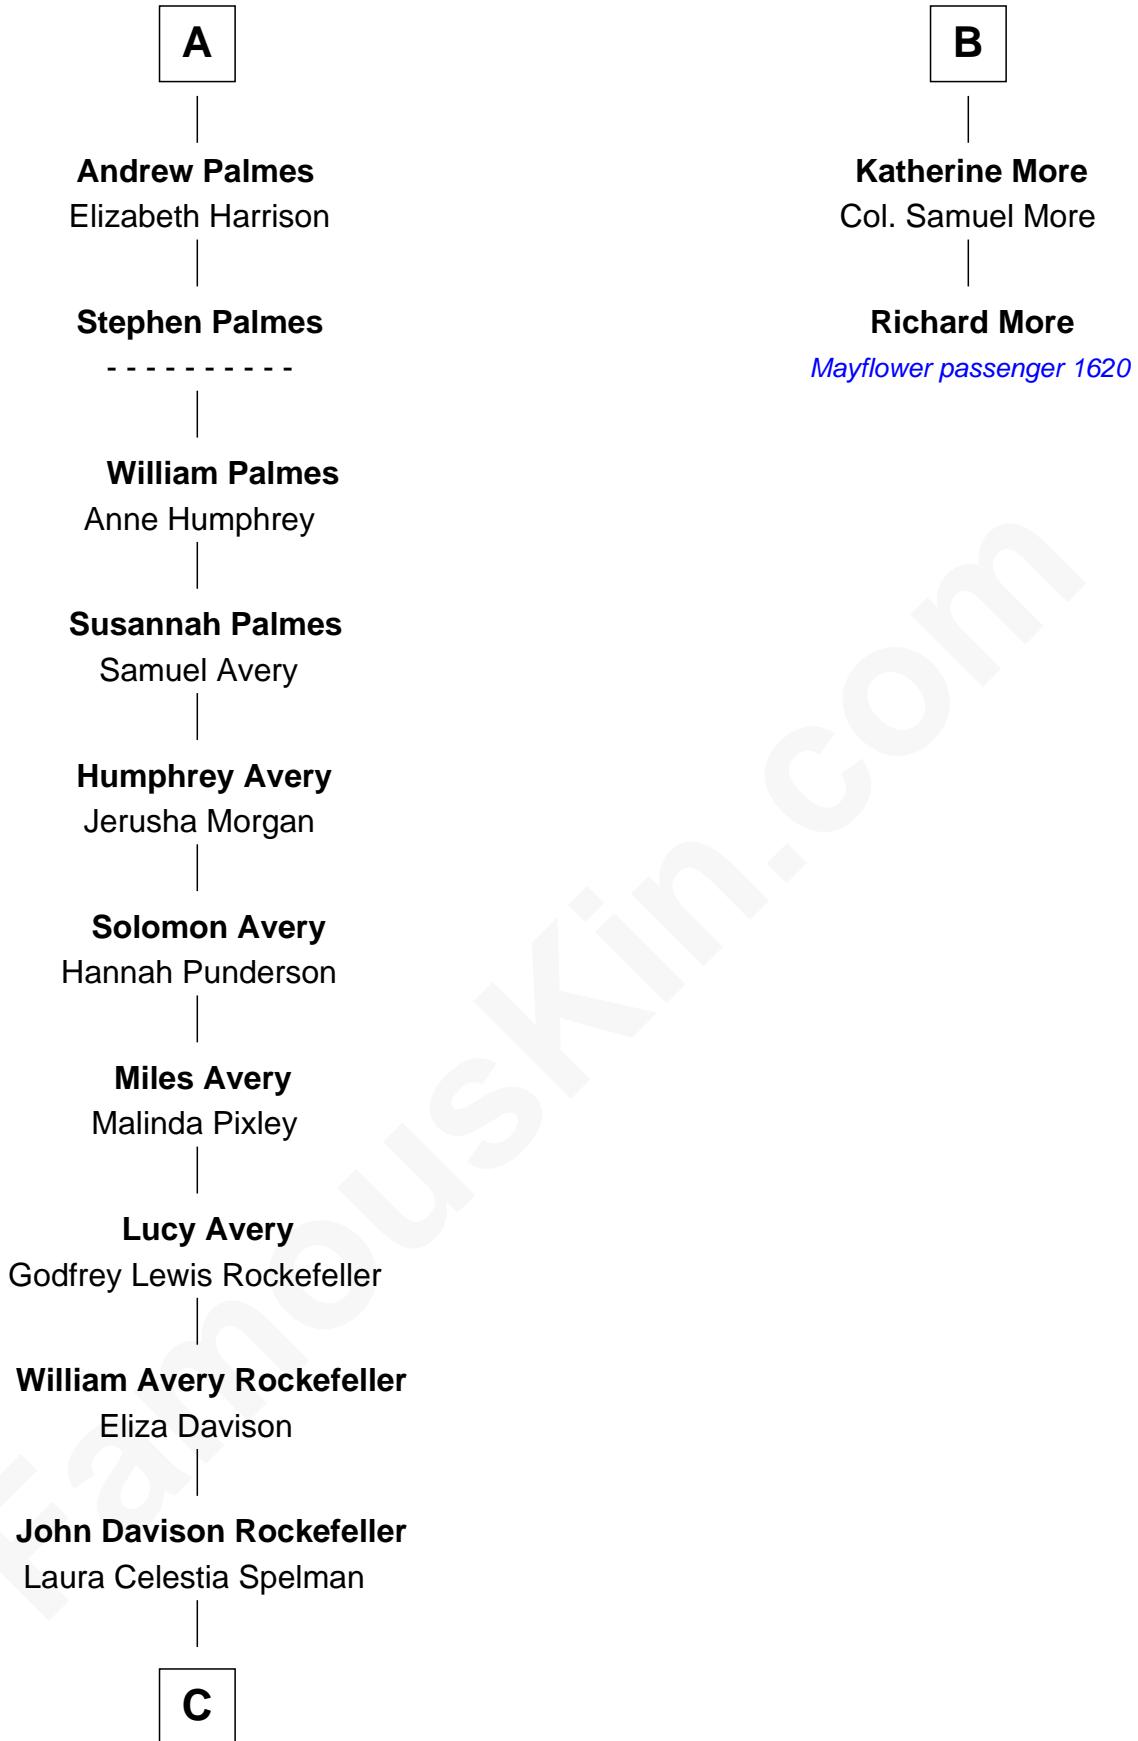

FamousKin.com Relationship Chart of

Nelson Rockefeller

41st U.S. Vice-President

8th cousin 10 times removed of

Richard More

(c1614 - c1696) Mayflower passenger 1620

MAYFLOWER

C

—
John Davison Rockefeller

Abby Greene Aldrich

—
Nelson Rockefeller

41st U.S. Vice-President

FamousKin.com