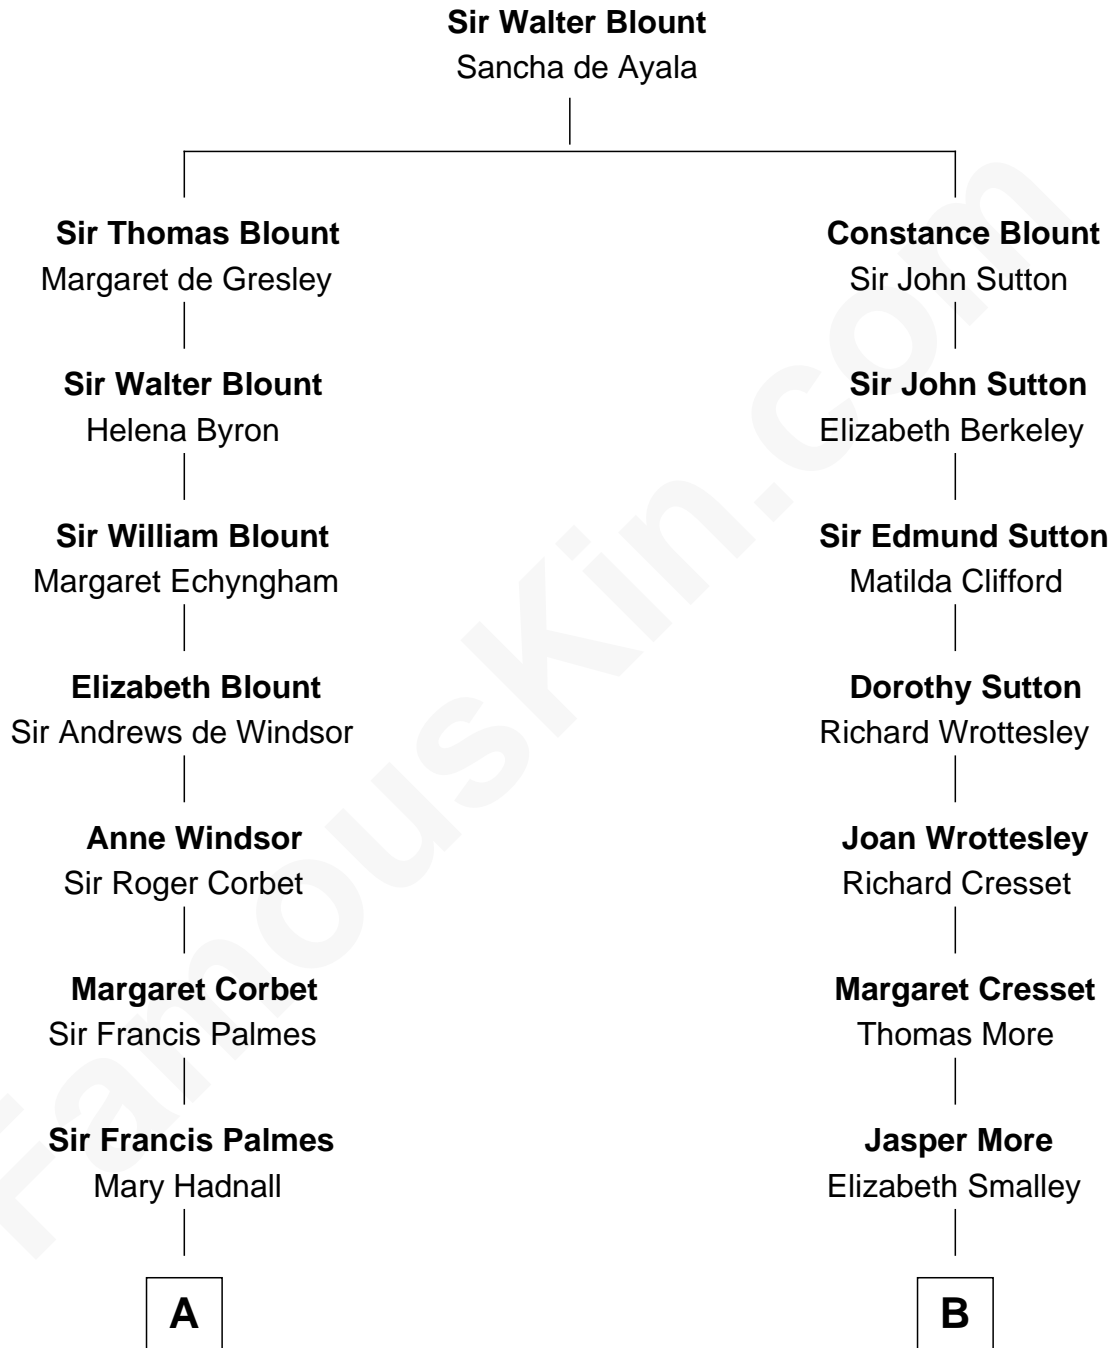

FamousKin.com Relationship Chart of

Nelson Rockefeller

41st U.S. Vice-President

8th cousin 10 times removed of

Richard More

(c1614 - c1696) Mayflower passenger 1620

MAYFLOWER

C

—
John Davison Rockefeller

Abby Greene Aldrich

—
Nelson Rockefeller

41st U.S. Vice-President

FamousKin.com