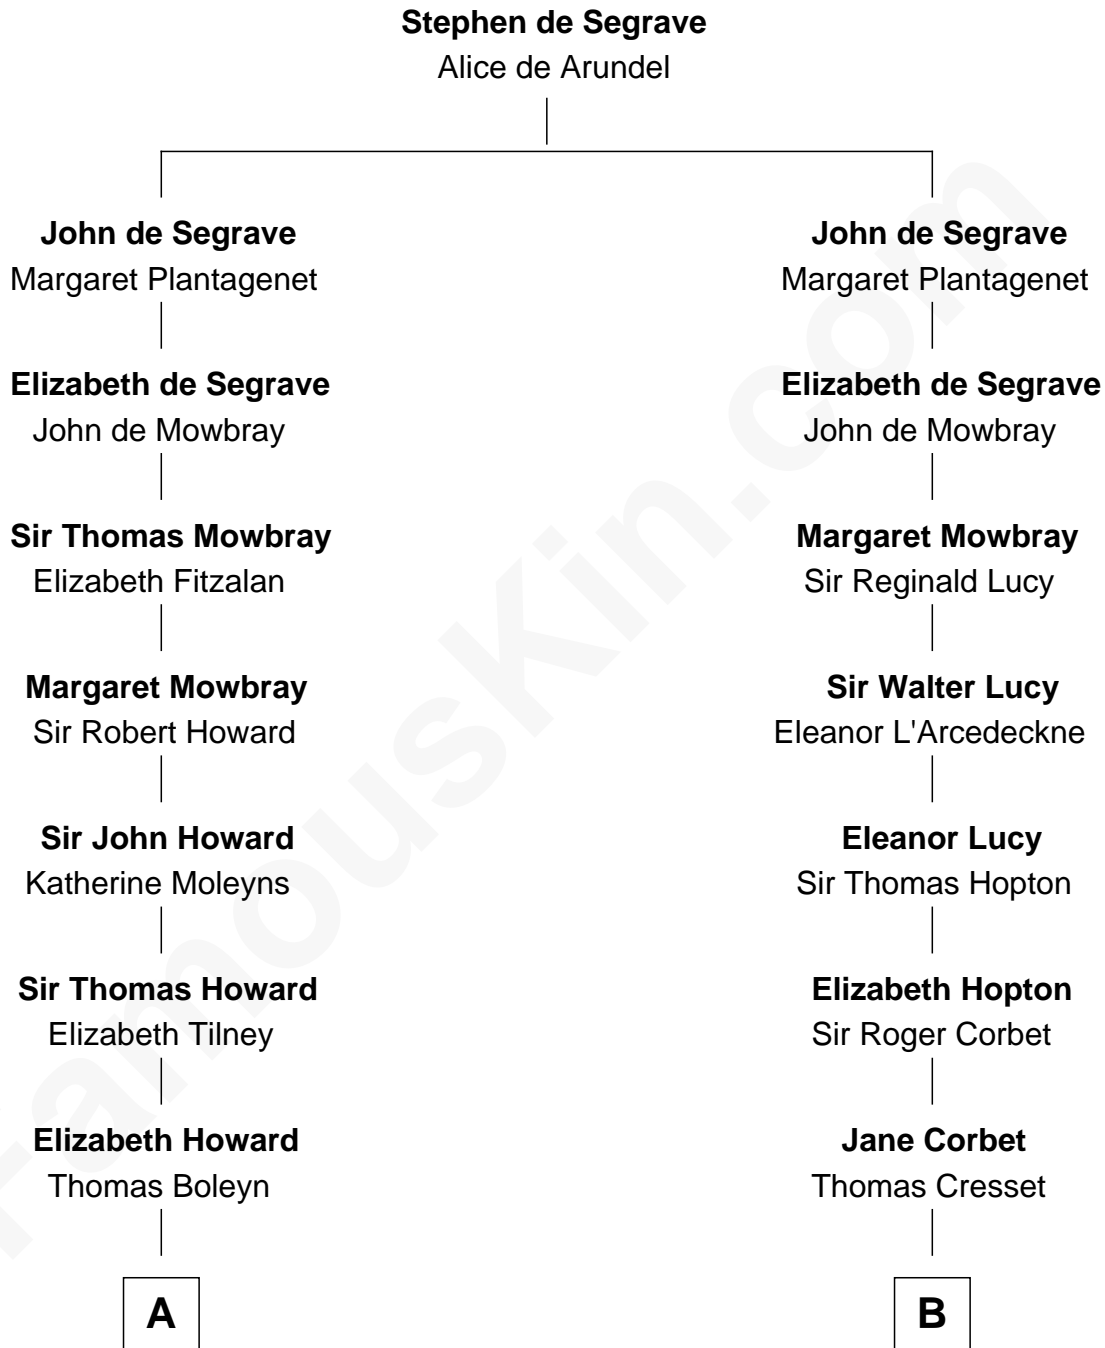

FamousKin.com Relationship Chart of

Nelson Rockefeller

41st U.S. Vice-President

11th cousin 10 times removed of

Richard More

(c1614 - c1696) Mayflower passenger 1620

MAYFLOWER

C

—
Lucy Avery

Godfrey Lewis Rockefeller

—
William Avery Rockefeller

Eliza Davison

—
John Davison Rockefeller

Laura Celestia Spelman

—
John Davison Rockefeller

Abby Greene Aldrich

—
Nelson Rockefeller

41st U.S. Vice-President

FamousKin.com