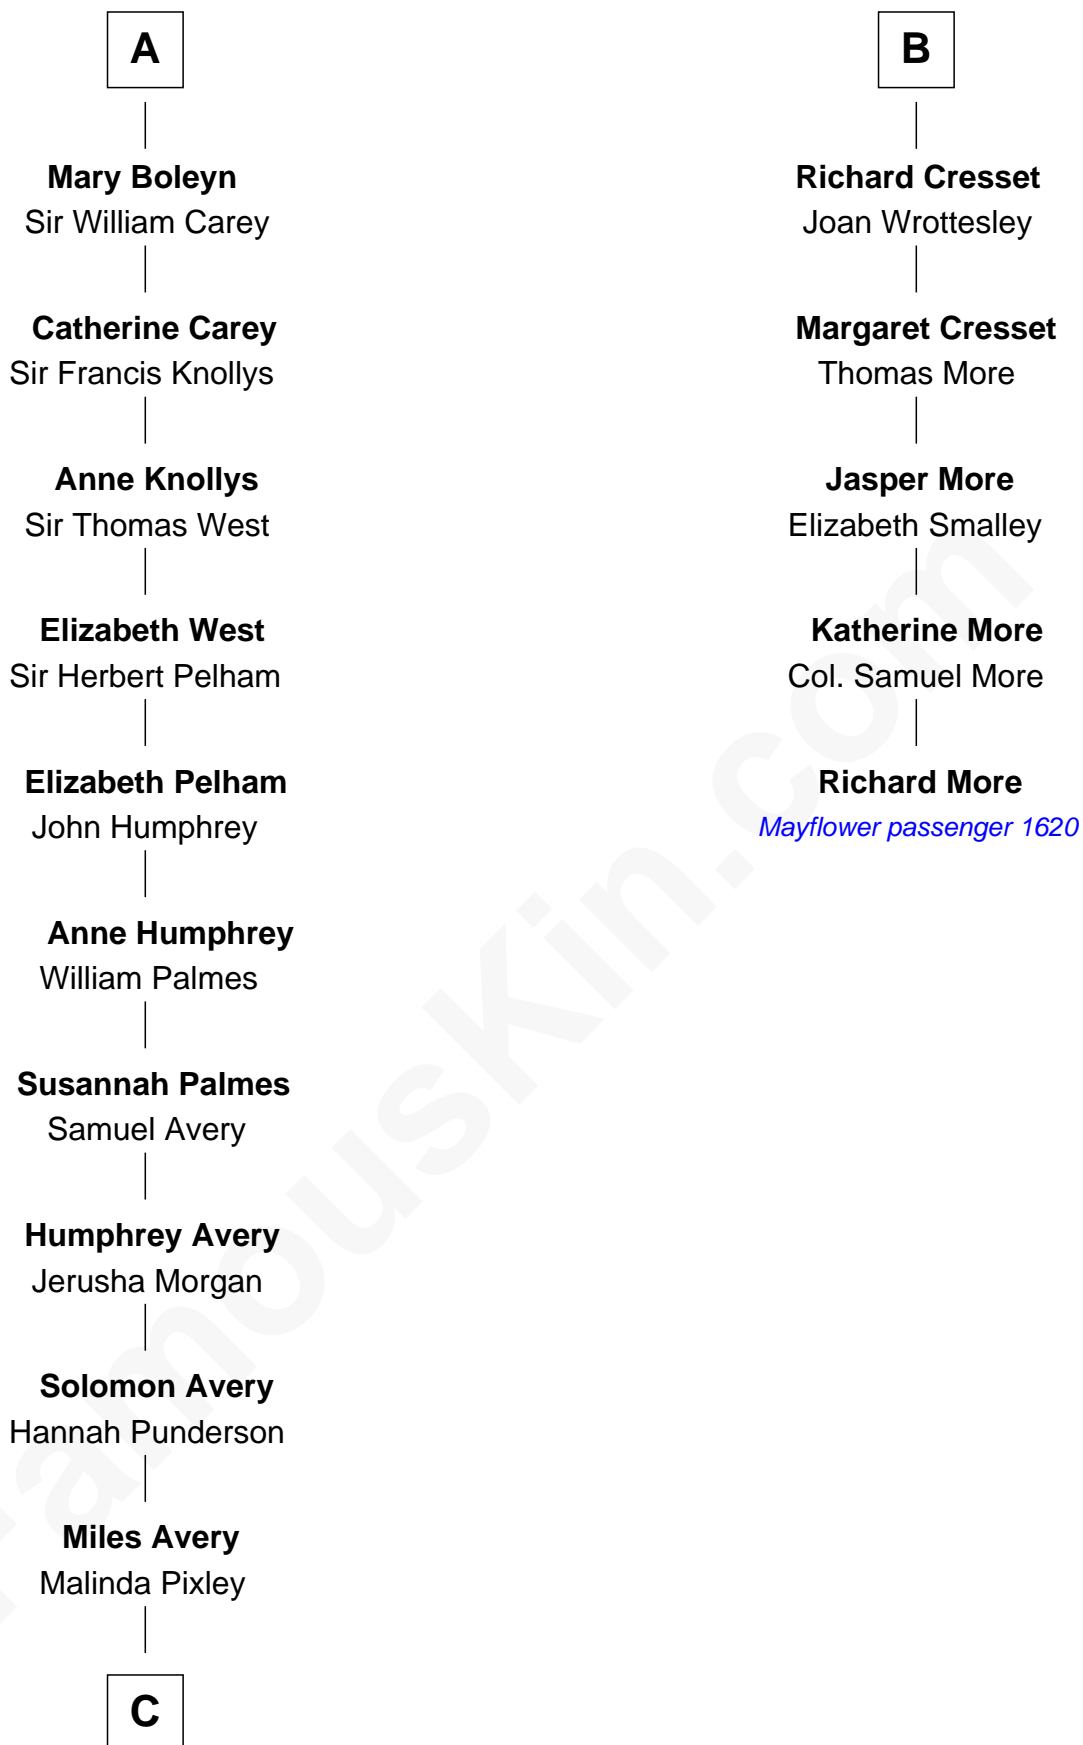

FamousKin.com Relationship Chart of

Nelson Rockefeller

41st U.S. Vice-President

11th cousin 10 times removed of

Richard More

(c1614 - c1696) Mayflower passenger 1620

MAYFLOWER

C

—
Lucy Avery

Godfrey Lewis Rockefeller

—
William Avery Rockefeller

Eliza Davison

—
John Davison Rockefeller

Laura Celestia Spelman

—
John Davison Rockefeller

Abby Greene Aldrich

—
Nelson Rockefeller

41st U.S. Vice-President

FamousKin.com