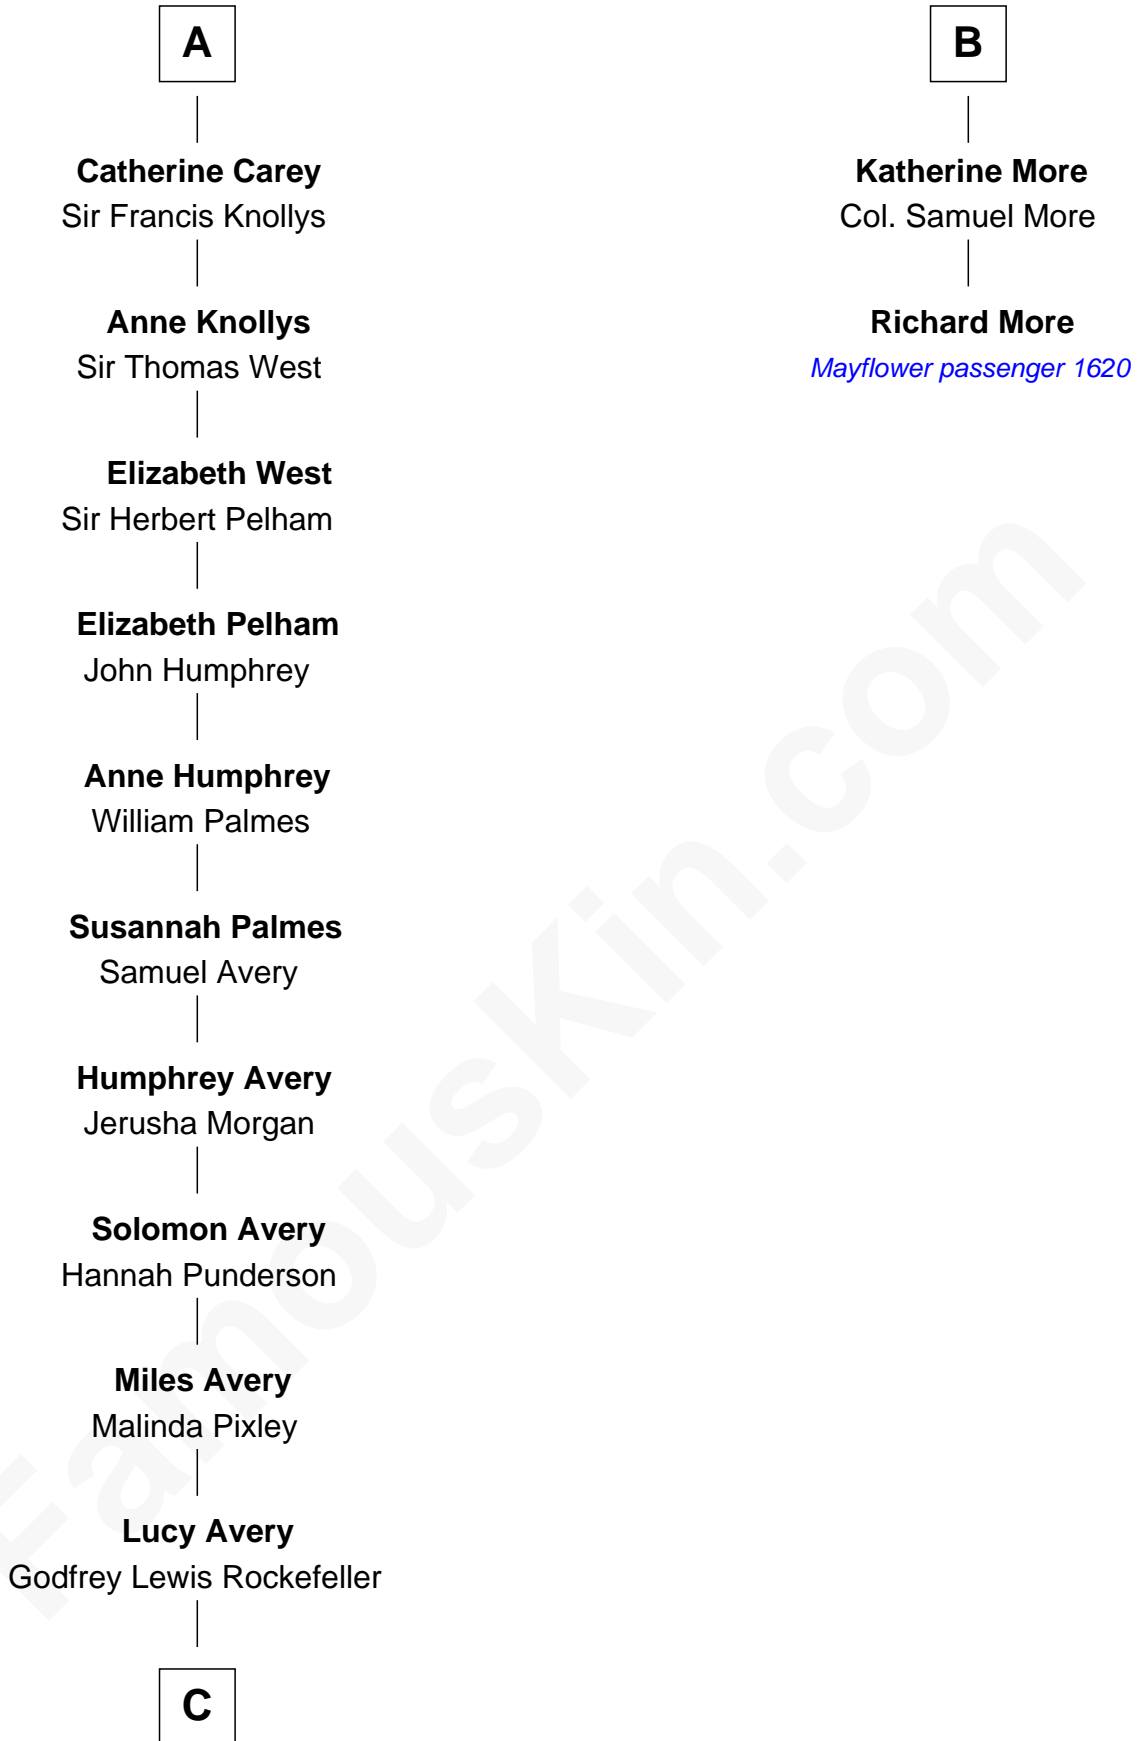

FamousKin.com Relationship Chart of

Nelson Rockefeller
41st U.S. Vice-President

8th cousin 12 times removed of

Richard More
(c1614 - c1696) Mayflower passenger 1620

MAYFLOWER

C

—
William Avery Rockefeller

Eliza Davison

—
John Davison Rockefeller

Laura Celestia Spelman

—
John Davison Rockefeller

Abby Greene Aldrich

—
Nelson Rockefeller

41st U.S. Vice-President

FamousKin.com