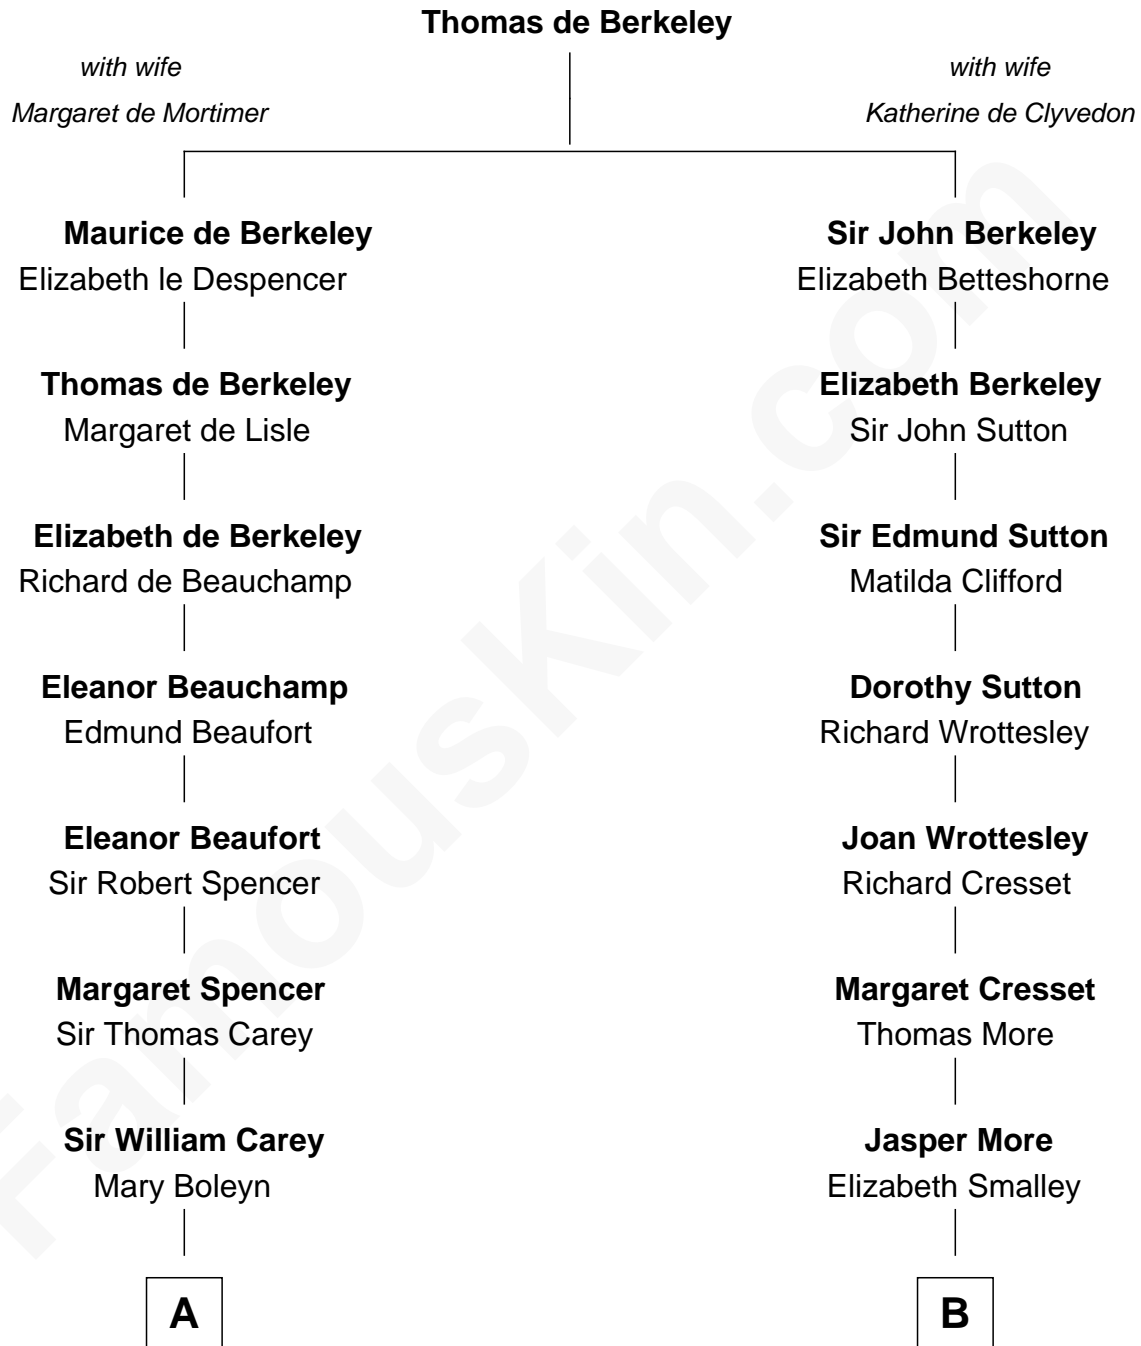

FamousKin.com Relationship Chart of

Nelson Rockefeller
41st U.S. Vice-President

8th cousin 12 times removed of

Richard More
(c1614 - c1696) Mayflower passenger 1620

MAYFLOWER

C

—
William Avery Rockefeller

Eliza Davison

—
John Davison Rockefeller

Laura Celestia Spelman

—
John Davison Rockefeller

Abby Greene Aldrich

—
Nelson Rockefeller

41st U.S. Vice-President

FamousKin.com