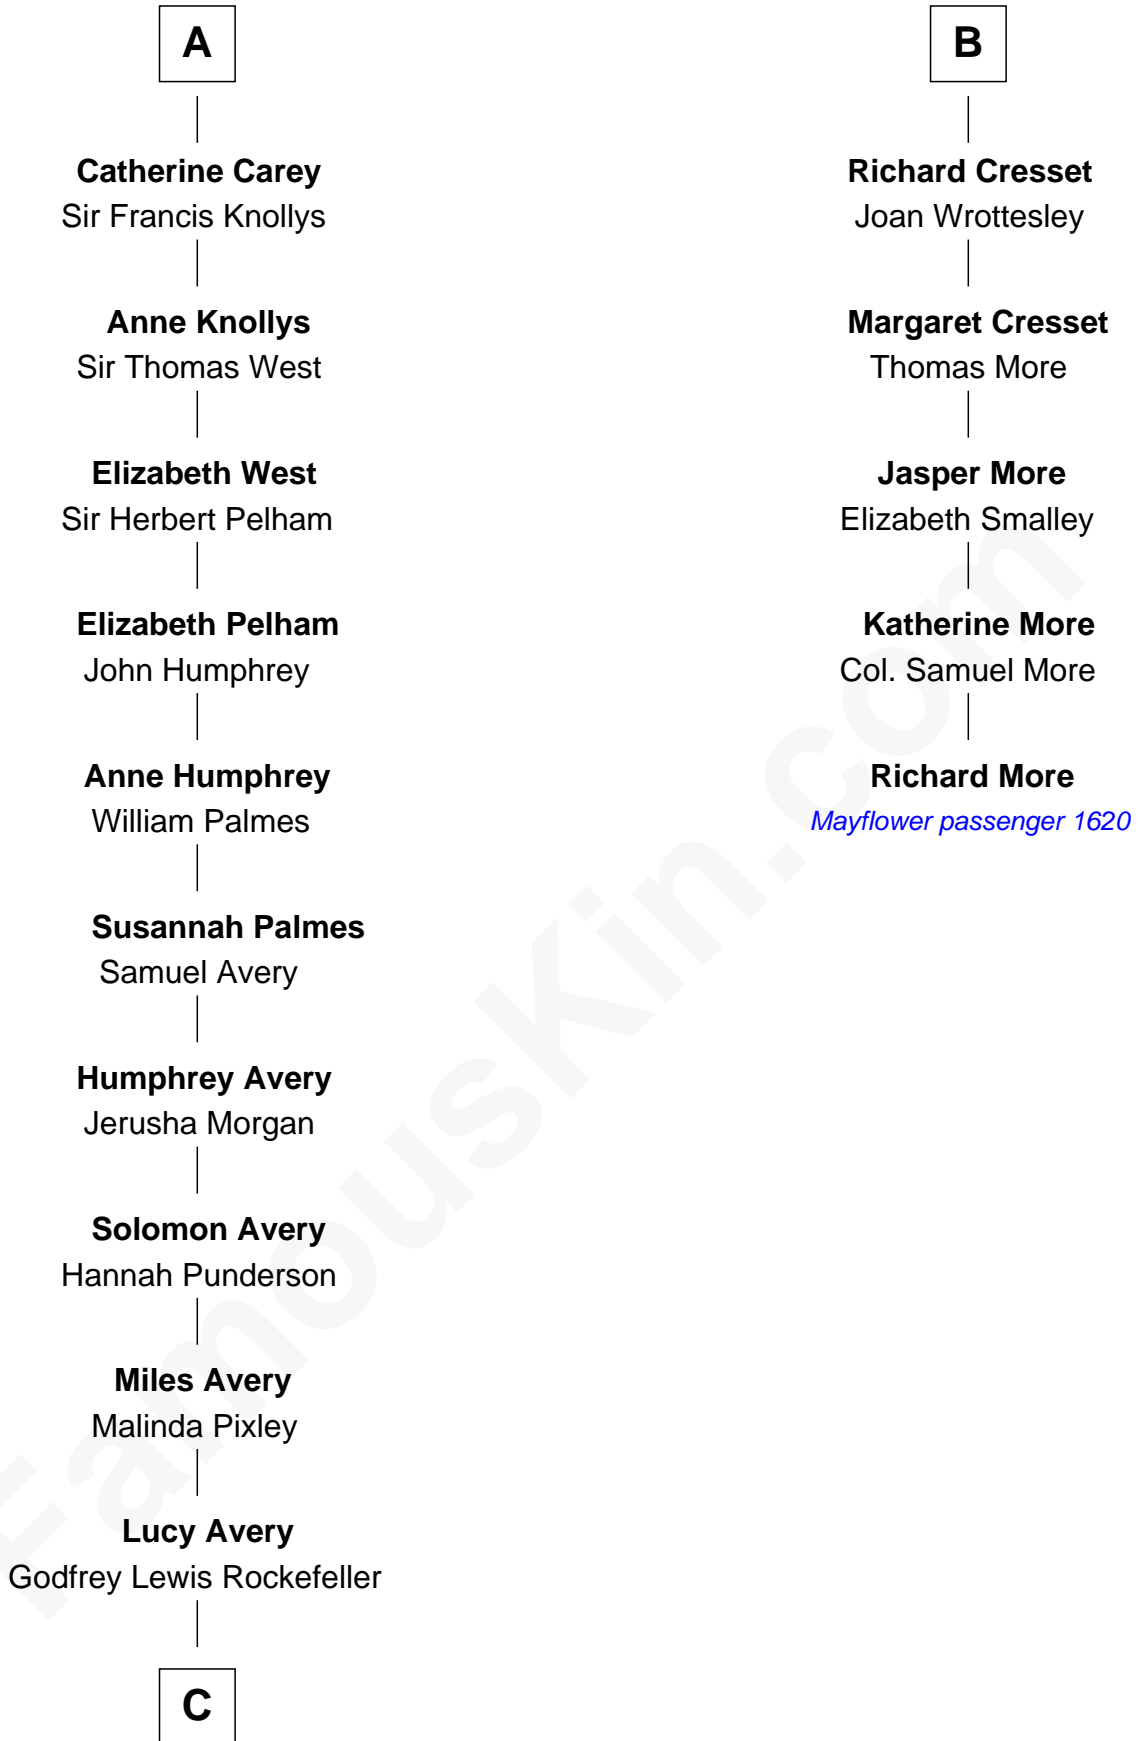

FamousKin.com Relationship Chart of

Nelson Rockefeller
41st U.S. Vice-President

11th cousin 9 times removed of

Richard More
(c1614 - c1696) Mayflower passenger 1620

MAYFLOWER

C

—
William Avery Rockefeller

Eliza Davison

—
John Davison Rockefeller

Laura Celestia Spelman

—
John Davison Rockefeller

Abby Greene Aldrich

—
Nelson Rockefeller

41st U.S. Vice-President

FamousKin.com