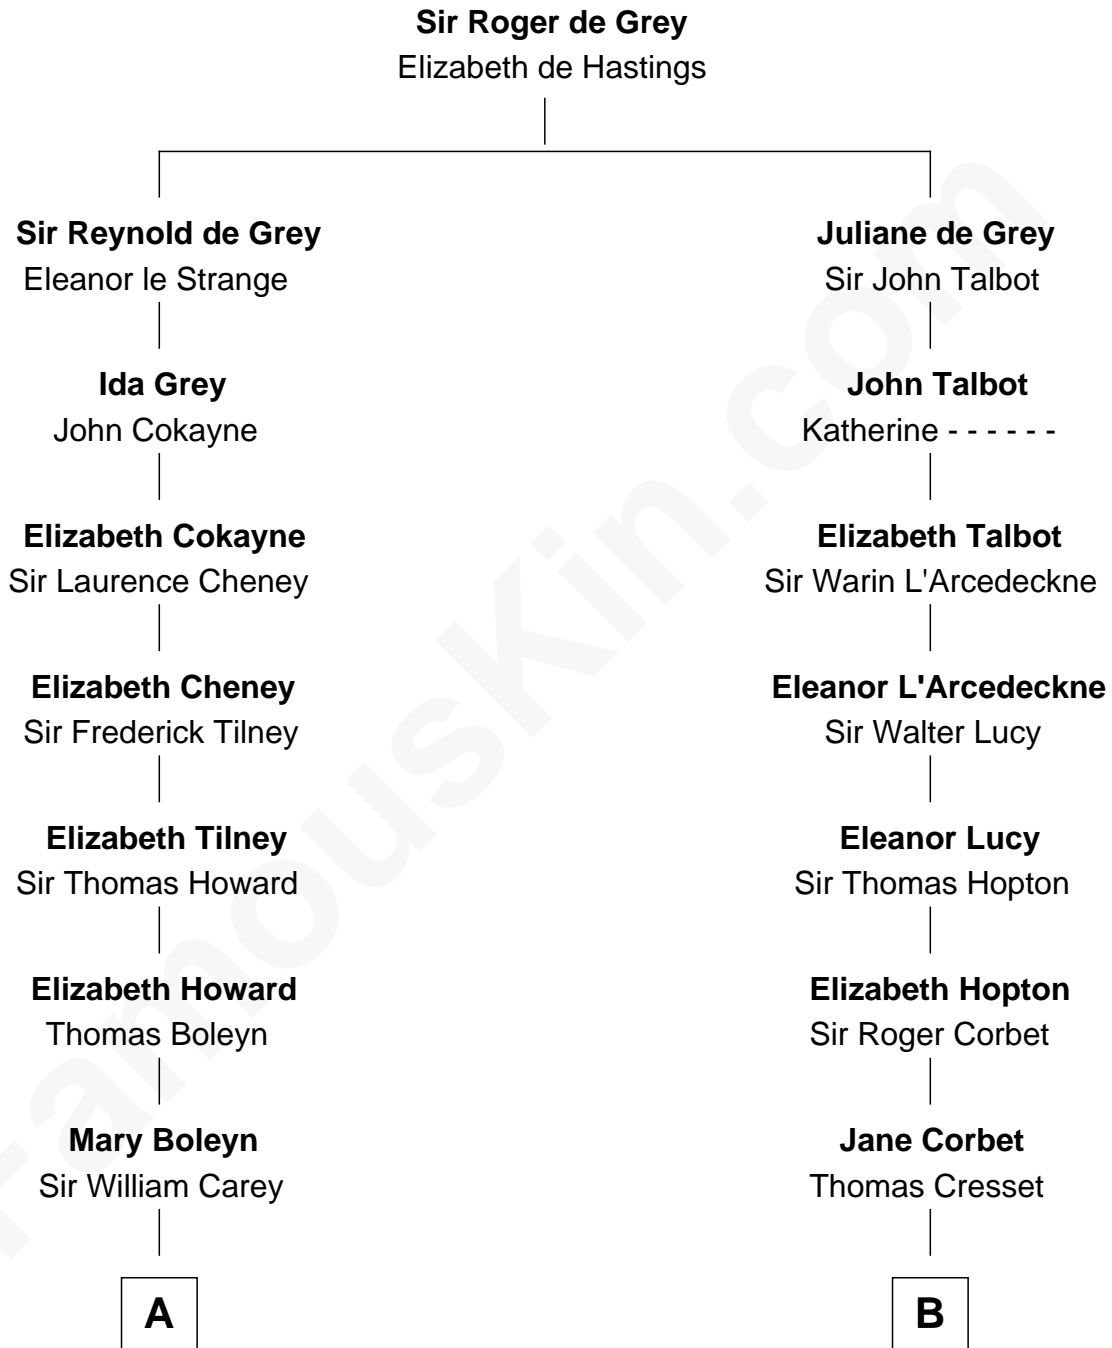

FamousKin.com Relationship Chart of

Nelson Rockefeller
41st U.S. Vice-President

11th cousin 9 times removed of

Richard More
(c1614 - c1696) Mayflower passenger 1620

MAYFLOWER

C

—
William Avery Rockefeller

Eliza Davison

—
John Davison Rockefeller

Laura Celestia Spelman

—
John Davison Rockefeller

Abby Greene Aldrich

—
Nelson Rockefeller

41st U.S. Vice-President

FamousKin.com