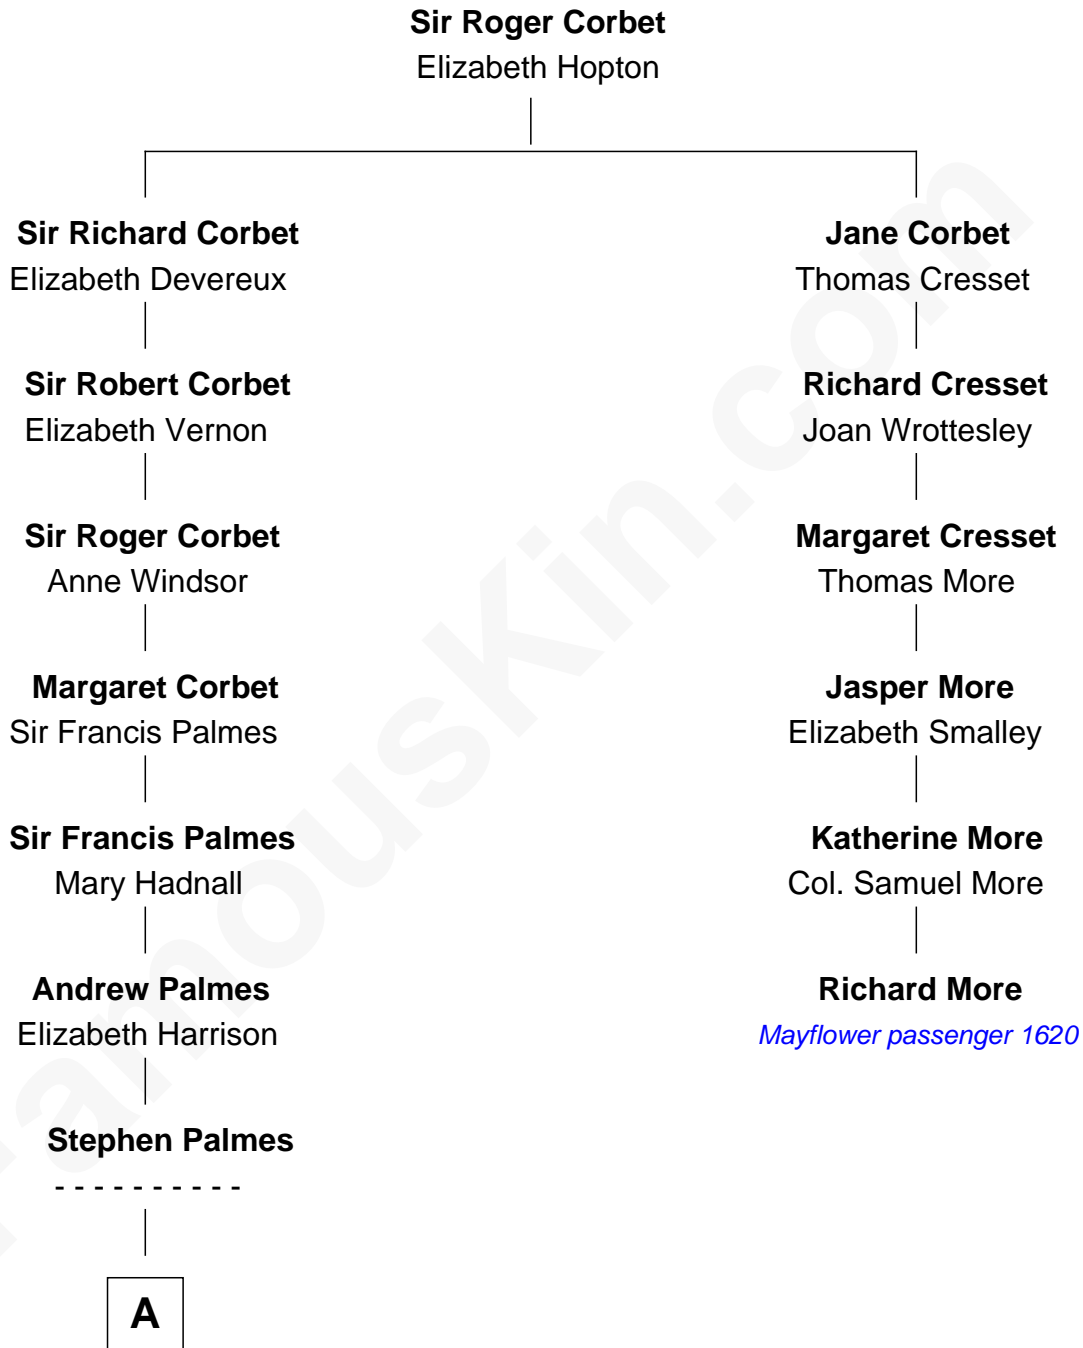

FamousKin.com Relationship Chart of

Nelson Rockefeller
41st U.S. Vice-President

5th cousin 11 times removed of

Richard More
(c1614 - c1696) *Mayflower passenger 1620*

A

William Palmes

Anne Humphrey

Susannah Palmes

Samuel Avery

Humphrey Avery

Jerusha Morgan

Solomon Avery

Hannah Punderson

Miles Avery

Malinda Pixley

Lucy Avery