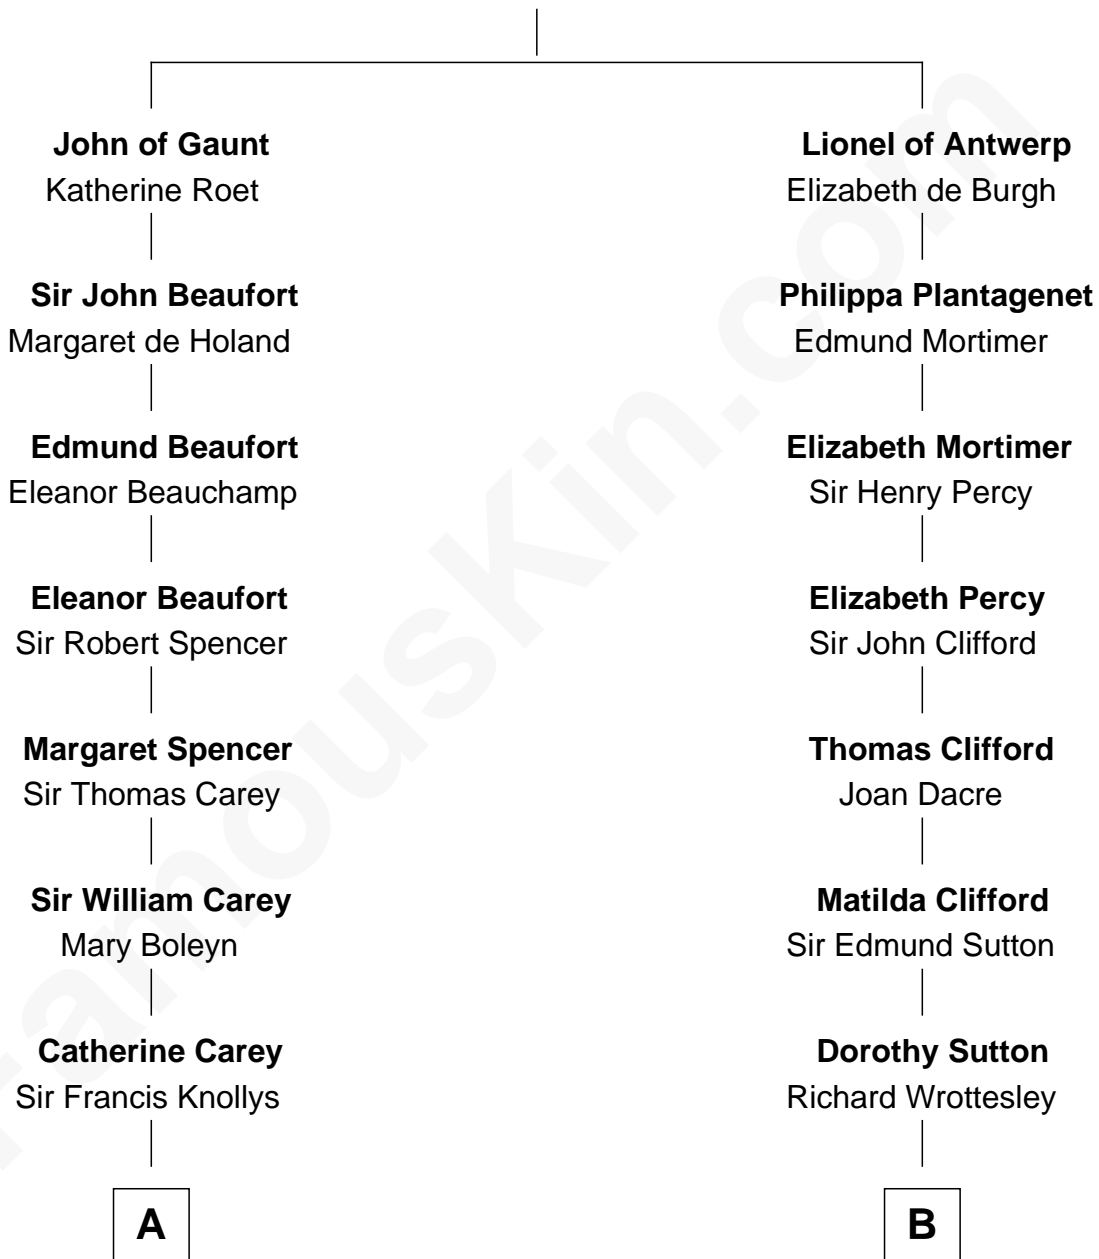

# FamousKin.com Relationship Chart of

**Nelson Rockefeller**  
41st U.S. Vice-President

11th cousin 8 times removed of

**Richard More**  
(c1614 - c1696) Mayflower passenger 1620

**Edward III, King of England**  
Philippa of Hainault

C

John Davison Rockefeller

Laura Celestia Spelman

John Davison Rockefeller

Abby Greene Aldrich

Nelson Rockefeller

*41st U.S. Vice-President*

FamousKin.com