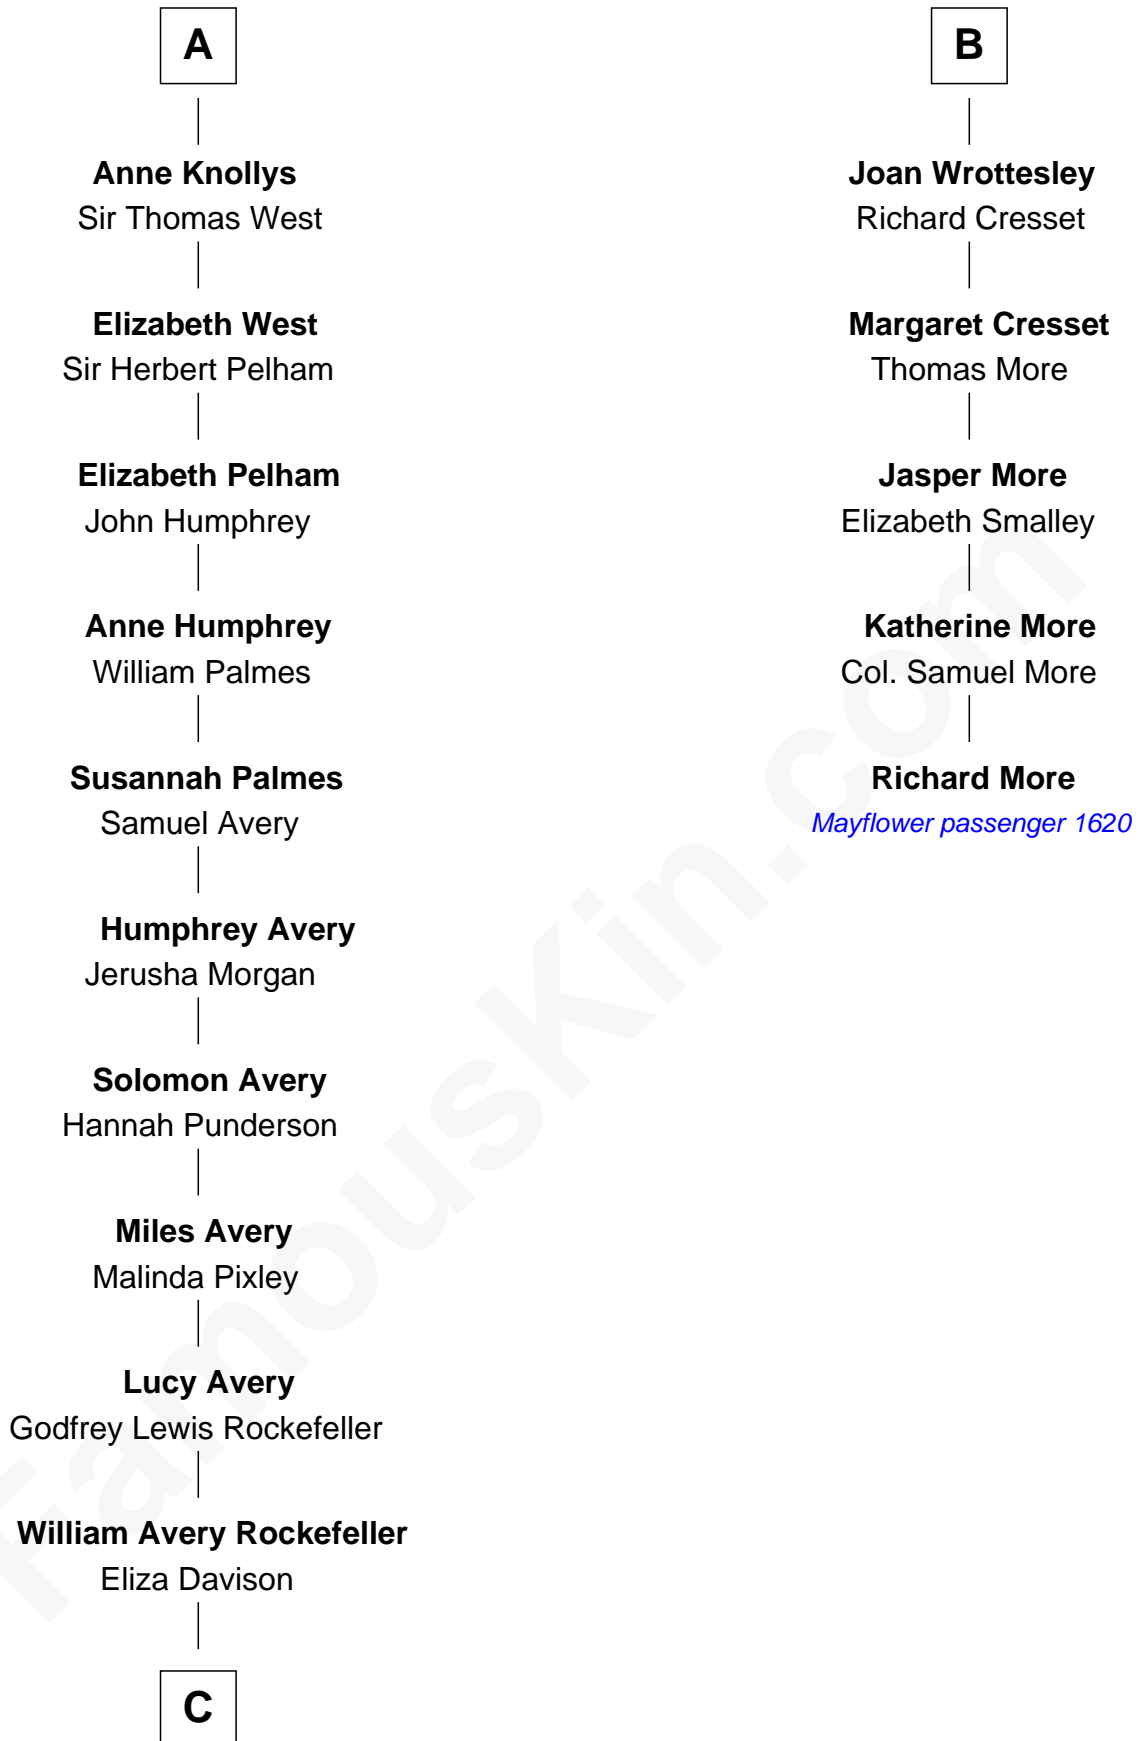

# FamousKin.com Relationship Chart of

**Nelson Rockefeller**  
41st U.S. Vice-President

11th cousin 8 times removed of

**Richard More**  
(c1614 - c1696) Mayflower passenger 1620

**Edward III, King of England**  
Philippa of Hainault

C

John Davison Rockefeller

Laura Celestia Spelman

John Davison Rockefeller

Abby Greene Aldrich

Nelson Rockefeller

*41st U.S. Vice-President*

FamousKin.com