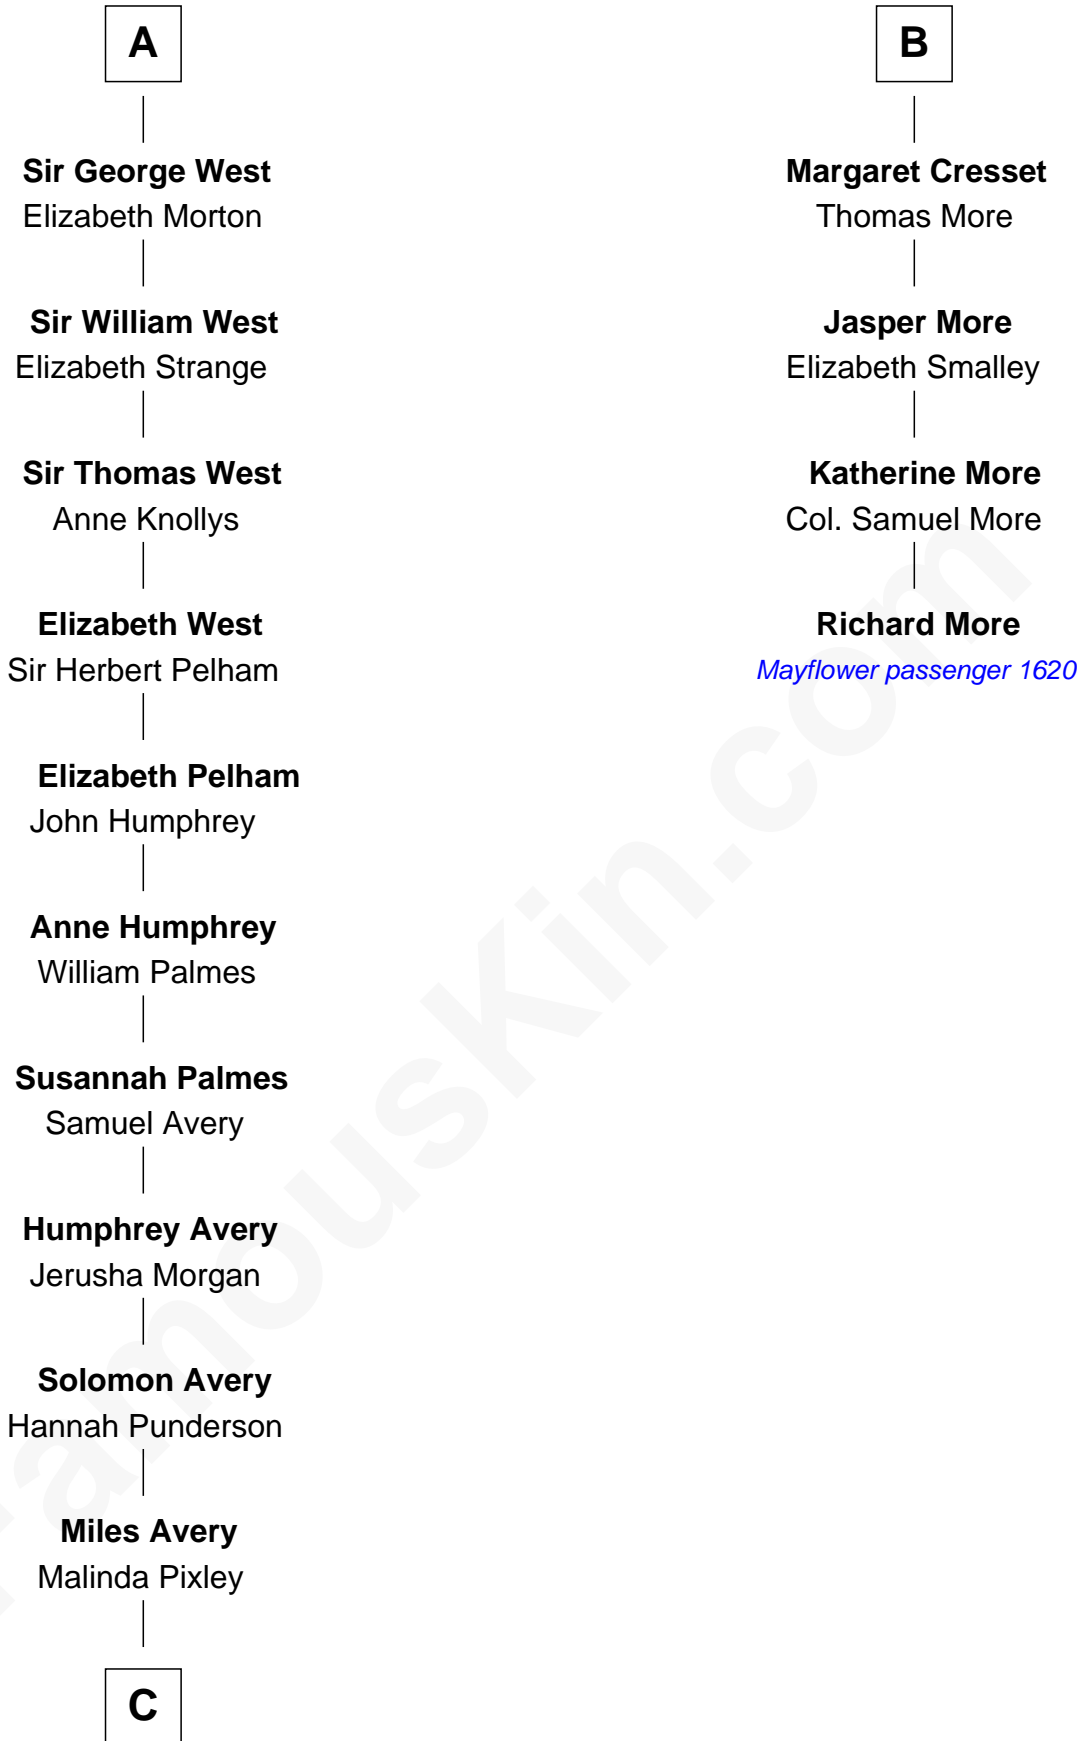

FamousKin.com Relationship Chart of

Nelson Rockefeller
41st U.S. Vice-President

MAYFLOWER

10th cousin 11 times removed of

Richard More
(c1614 - c1696) Mayflower passenger 1620

C

—
Lucy Avery

Godfrey Lewis Rockefeller

—
William Avery Rockefeller

Eliza Davison

—
John Davison Rockefeller

Laura Celestia Spelman

—
John Davison Rockefeller

Abby Greene Aldrich

—
Nelson Rockefeller

41st U.S. Vice-President

FamousKin.com