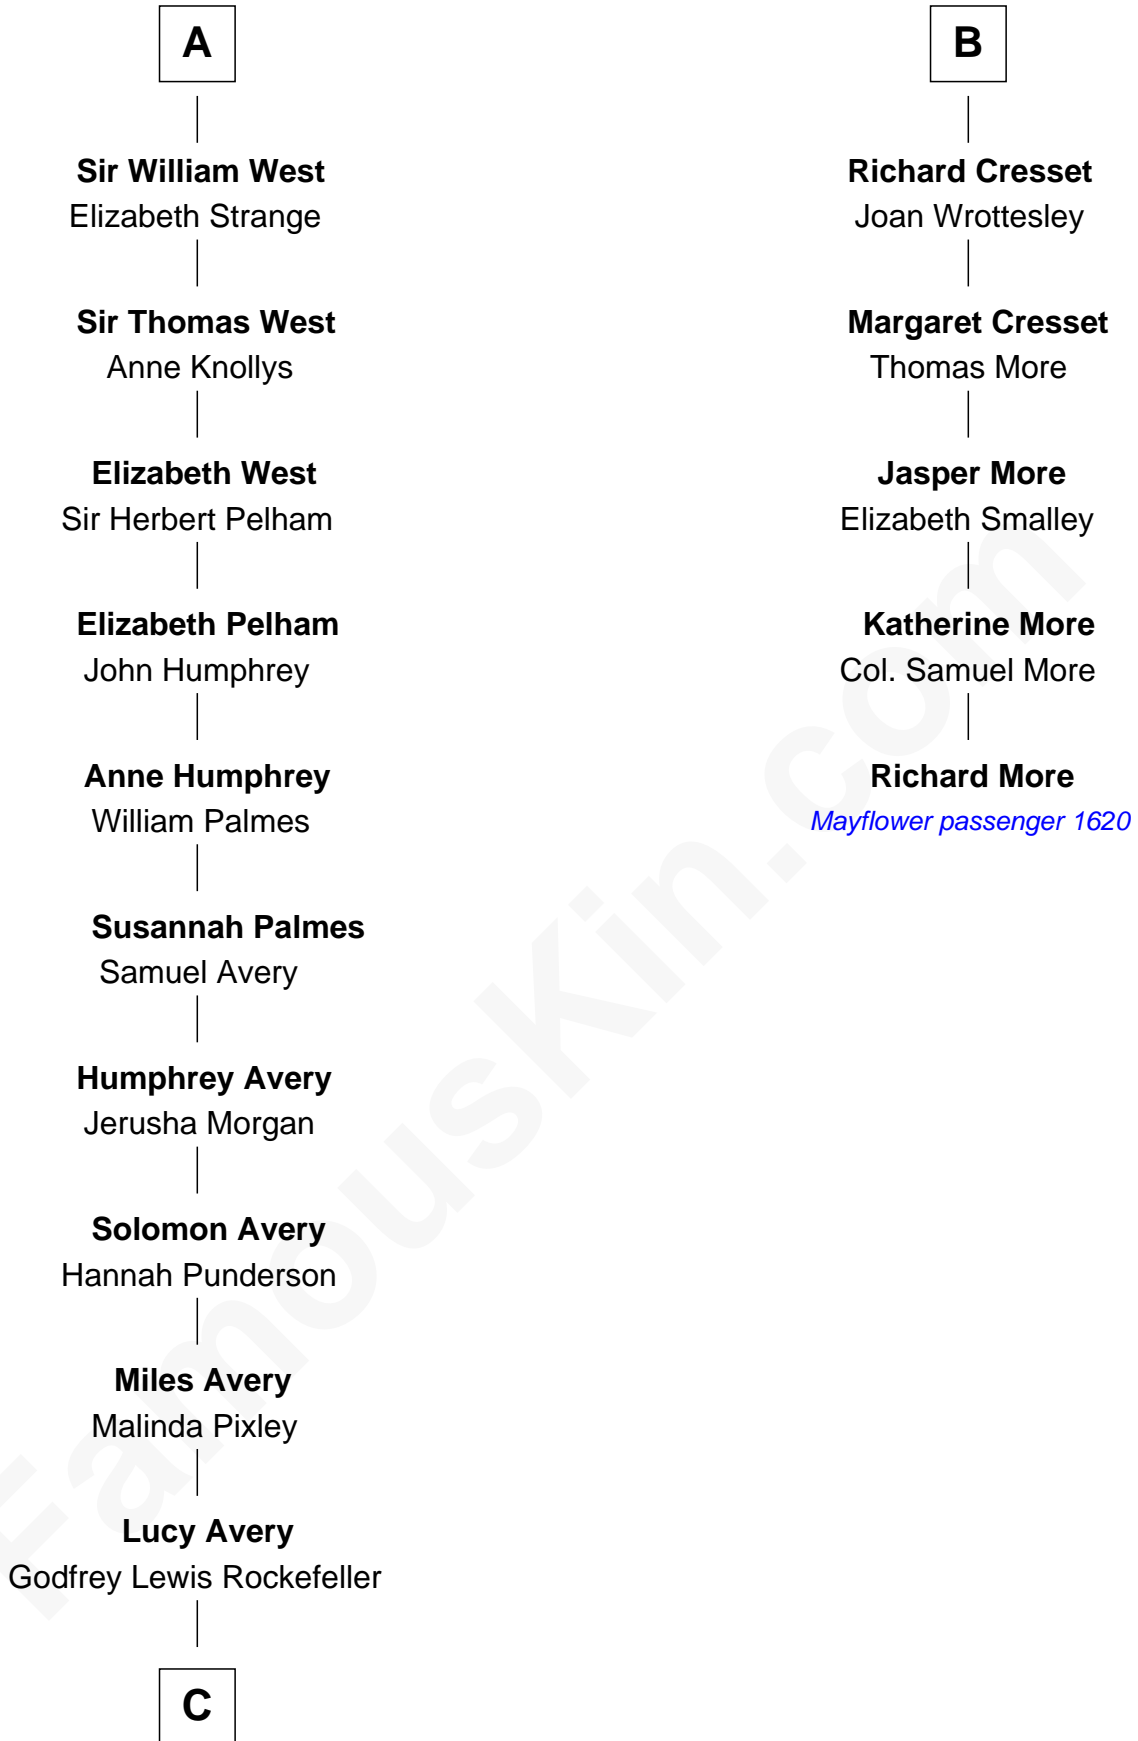

# FamousKin.com Relationship Chart of

**Nelson Rockefeller**

*41st U.S. Vice-President*

11th cousin 9 times removed of

**Richard More**

*(c1614 - c1696) Mayflower passenger 1620*

**MAYFLOWER**

**Henry Plantagenet**

**Joan of Lancaster**

John de Mowbray

**John de Mowbray**

Elizabeth de Segrave

**Margaret Mowbray**

Sir Reginald Lucy

**Sir Walter Lucy**

Eleanor L'Arcedeckne

**Eleanor Lucy**

Sir Thomas Hopton

**Elizabeth Hopton**

Sir Roger Corbet

**Jane Corbet**

Thomas Cresset

**B**

**C**

—  
**William Avery Rockefeller**

Eliza Davison

—  
**John Davison Rockefeller**

Laura Celestia Spelman

—  
**John Davison Rockefeller**

Abby Greene Aldrich

—  
**Nelson Rockefeller**

*41st U.S. Vice-President*